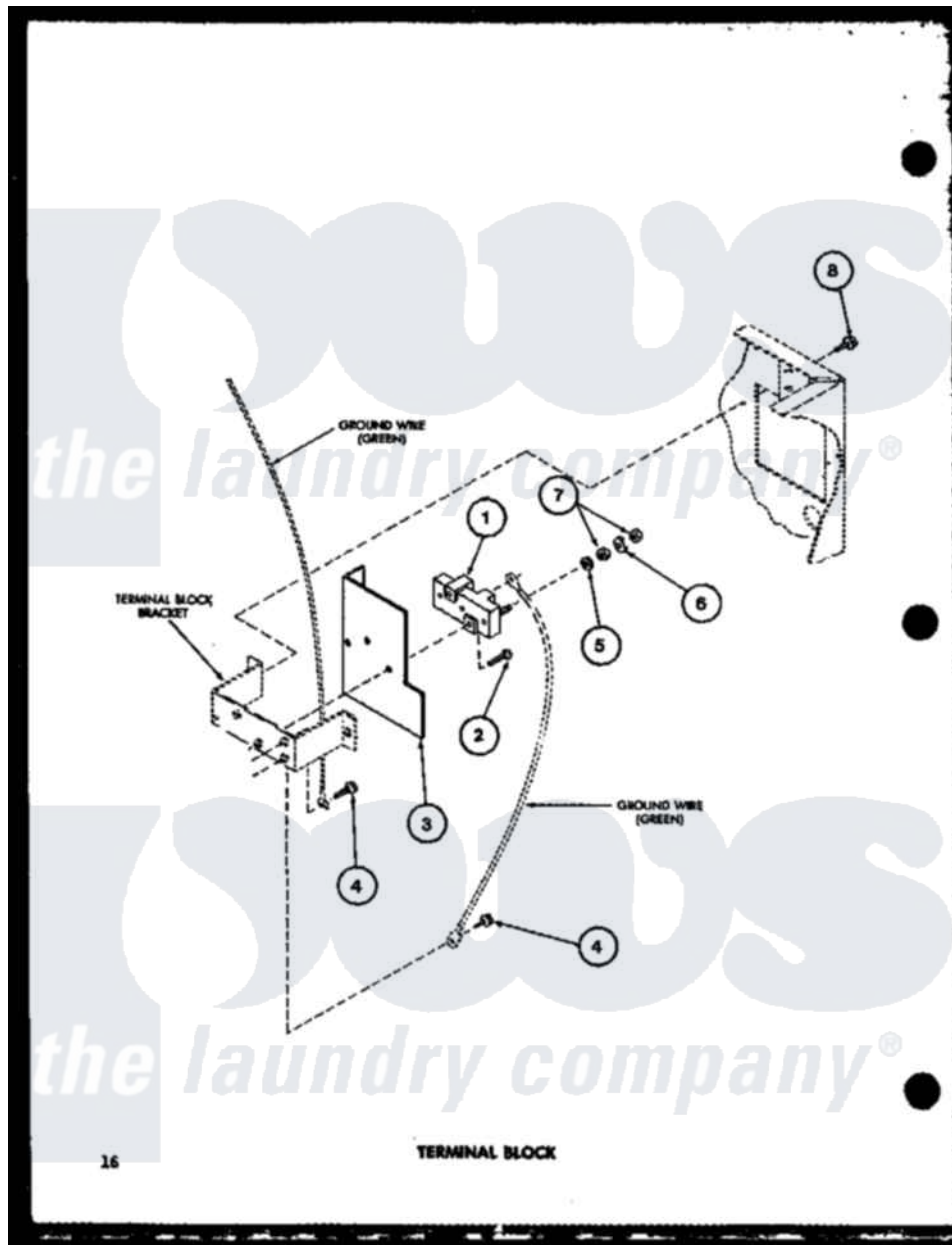

Amana TGA800 (BOM: P7704107W) 11 - TERMINAL BLOCK

Amana Residential Amana TGA800 (BOM: P7704107W) Dryer Parts Parts Diagram 11 - TERMINAL BLOCK

[Click on the part number to view part](#)

Item	Original Part Number	Replaced By	Status	Part Description
1	R0605013	<a href="#">33001244</a>		Block, Terminal
2	R0600044		Not Available	SCREW
3	R0604510		Not Available	SHIELD
4	R0600028	<a href="#">27001200</a>		Screw
5	R0600530		Not Available	WASHER
6	R0600527		Not Available	WASHER
7	R0601022		Not Available	NUT
8	R0600017		Not Available	SCREW