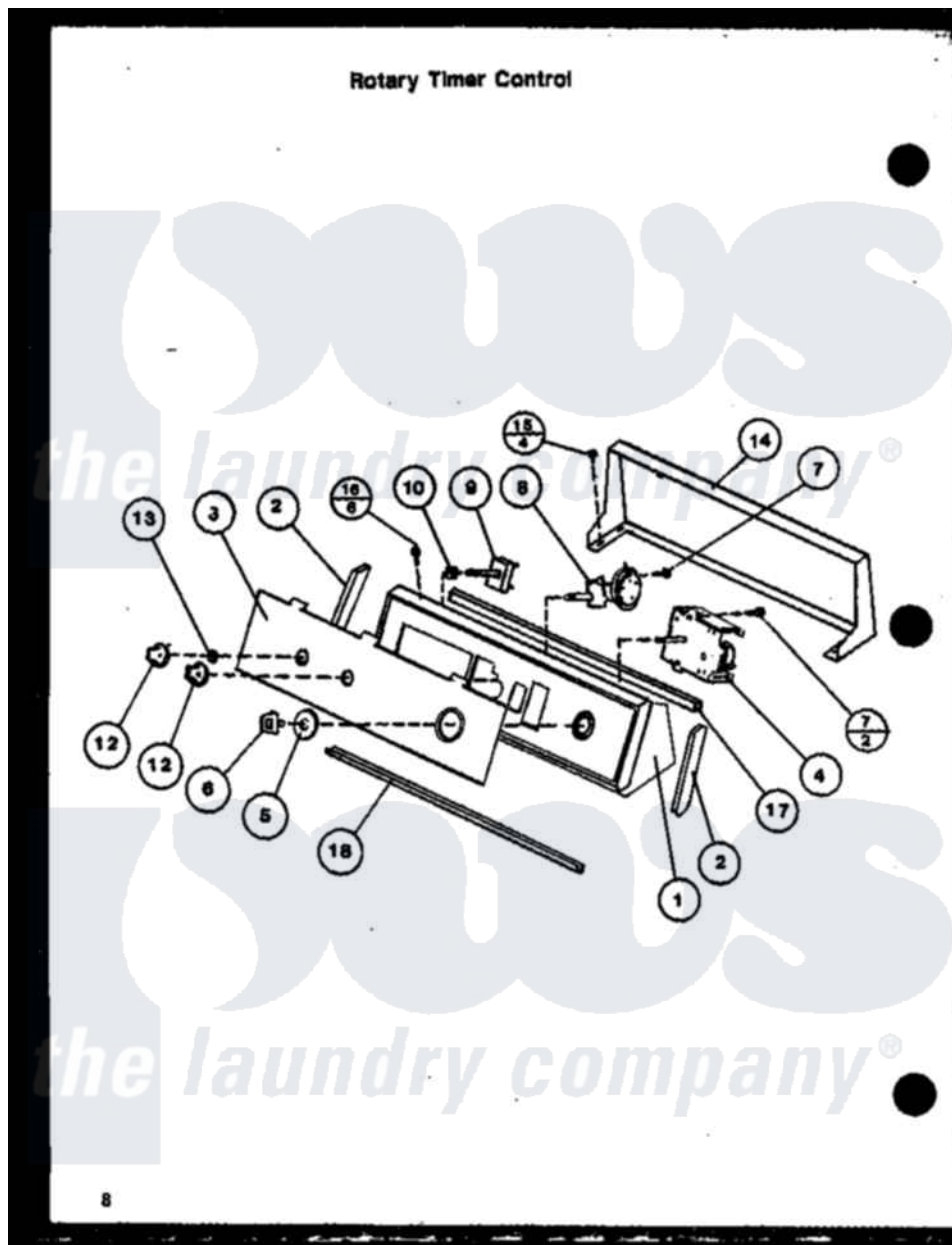

Amana TW2201G (BOM: P1128401W) 01 - ROTARY TIMER CONTROL

Amana Residential Amana TW2201G (BOM: P1128401W) Washer Parts Parts Diagram 01 - ROTARY TIMER CONTROL

[Click on the part number to view part](#)

Item	Original Part Number	Replaced By	Status	Part Description
1	33102		Not Available	ASSY,HOOD & MTG PLATE-
2	32864		Not Available	CAP,END-R.H.-BLK W/SLV
"	32863		Not Available	CAP,END-L.H.-BLK W/SLV
3	33967	WB2X6195		Hinge Pin
4	31238			Timer, 2 Cycle
5	32995			Assembly, Timer Skirt an Ring-
6	32622		Not Available	TIMER KNOB
7	31260			Screw, No.8 X 3/8 Ind H
8	31266			Switch, Pressure-Rotary
9	28118		Not Available	SWITCH,WATER TEMPERATU
"	21300		Not Available	SWITCH,TEMPERATURE
10	57584		Not Available	NUT
NI	23962	W10116760		Screw
12	32866			Assembly, Knob-Rotary-Black

13	10519	Not Available	RETAINER
14	33619	Not Available	CONTROL HOOD REAR PANEL
15	23962	W10116760	Screw
16	31752	Not Available	SCREW,No.8ABX3/4 POZIDRI
18	32874	Not Available	TRIM,BOTTOM-AMANA