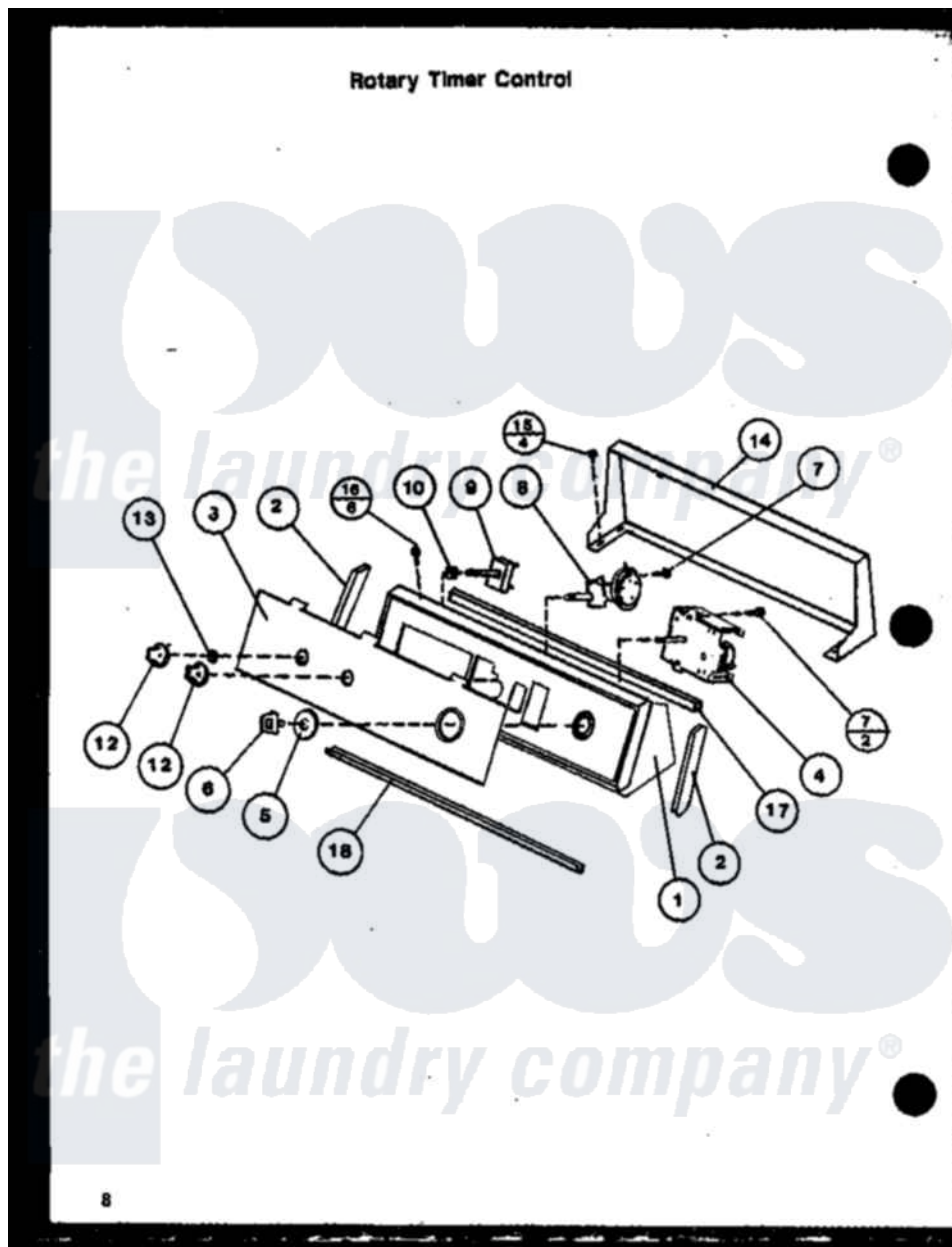

Amana TW3303G (BOM: P1128402W) 01 - ROTARY TIMER CONTROL

Amana Residential Amana TW3303G (BOM: P1128402W) Washer Parts Parts Diagram 01 - ROTARY TIMER CONTROL

Click on the part number to view part

Item	Original Part Number	Replaced By	Status	Part Description
1	33102		Not Available	ASSY,HOOD & MTG PLATE-
2	31248			Cap, End-RH-Chrome
"	31249		Not Available	CAP,END-L.H.-CHROME
3	33963		Not Available	PANEL,GRAPHIC-AMANA
4	32039			Timer, 4 Cycle
5	32997		Not Available	ASSY,TIMER SKIRT&RING-
6	32622		Not Available	TIMER KNOB
7	31260			Screw, No.8 X 3/8 Ind H
8	31266			Switch, Pressure-Rotary
9	21300		Not Available	SWITCH,TEMPERATURE
"	28118		Not Available	SWITCH,WATER TEMPERATU
10	57584		Not Available	NUT
NI	23962	W10116760		Screw
12	32866			Assembly, Knob-Rotary-Black
13	10519		Not Available	RETAINER

14	33619	Not Available	CONTROL HOOD REAR PANEL
15	23962	W10116760	Screw
16	31752	Not Available	SCREW, No.8ABX3/4 POZIDRI
18	32874	Not Available	TRIM,BOTTOM-AMANA