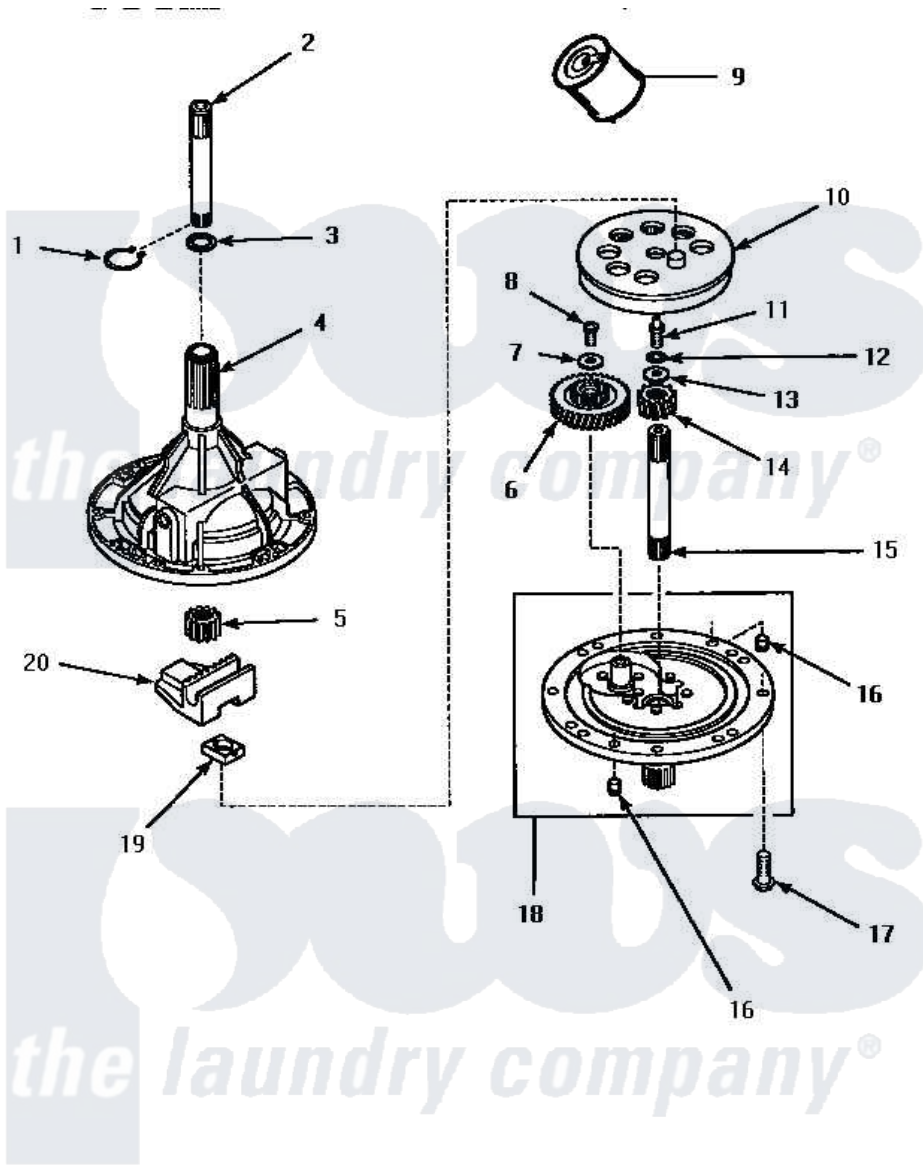

# Amana TW3502G (BOM: P1163209W G) 01 - 34526 TRANSMISSION ASSY

## 34526 TRANSMISSION ASSEMBLY

Amana Residential Amana TW3502G (BOM: P1163209W G) Washer Parts Diagram 01 - 34526 TRANSMISSION ASSY

Click on the part number to view part

Item	Original Part Number	Replaced By	Status	Part Description
1	<a href="#">27197</a>			Ring, Retaining
2	<a href="#">Y36570</a>			Shaft, Output
3	<a href="#">35092</a>			Washer, 3628id X 1.00 X .056
4	33223		Not Available	ASSY, TRANSMISSION CASE
5	<a href="#">27003</a>			Pinion, Agitator
6	<a href="#">29161</a>			Gear, Reduction
7	29260		Not Available	WASHER
8	<a href="#">29273</a>			Screw, 1/4-20 X 3/8
9	<a href="#">27243P</a>			Oil, CW Transmission F-
10	<a href="#">26577</a>			Assembly, Gear And Stud
11	27030		Not Available	SCREW, 1/4-20 SPECIAL
12	<a href="#">21456</a>			Lockwasher, 1/4 Intshkp
13	26509	<a href="#">40041501</a>		Washer
14	<a href="#">Y29160</a>			Pinion, Drive
15	<a href="#">34853</a>			Shaft, Input
16	<a href="#">27172</a>			Pin, Dowel

17	32814		Not Available	SCREW, 1/4-20X7/8 SERRA
18	34854	<a href="#">38290</a>		Assembly, Cover
19	<a href="#">26493</a>			Slide
20	<a href="#">Y31526</a>			Rack
NI	28434P		Not Available	LOCTITE