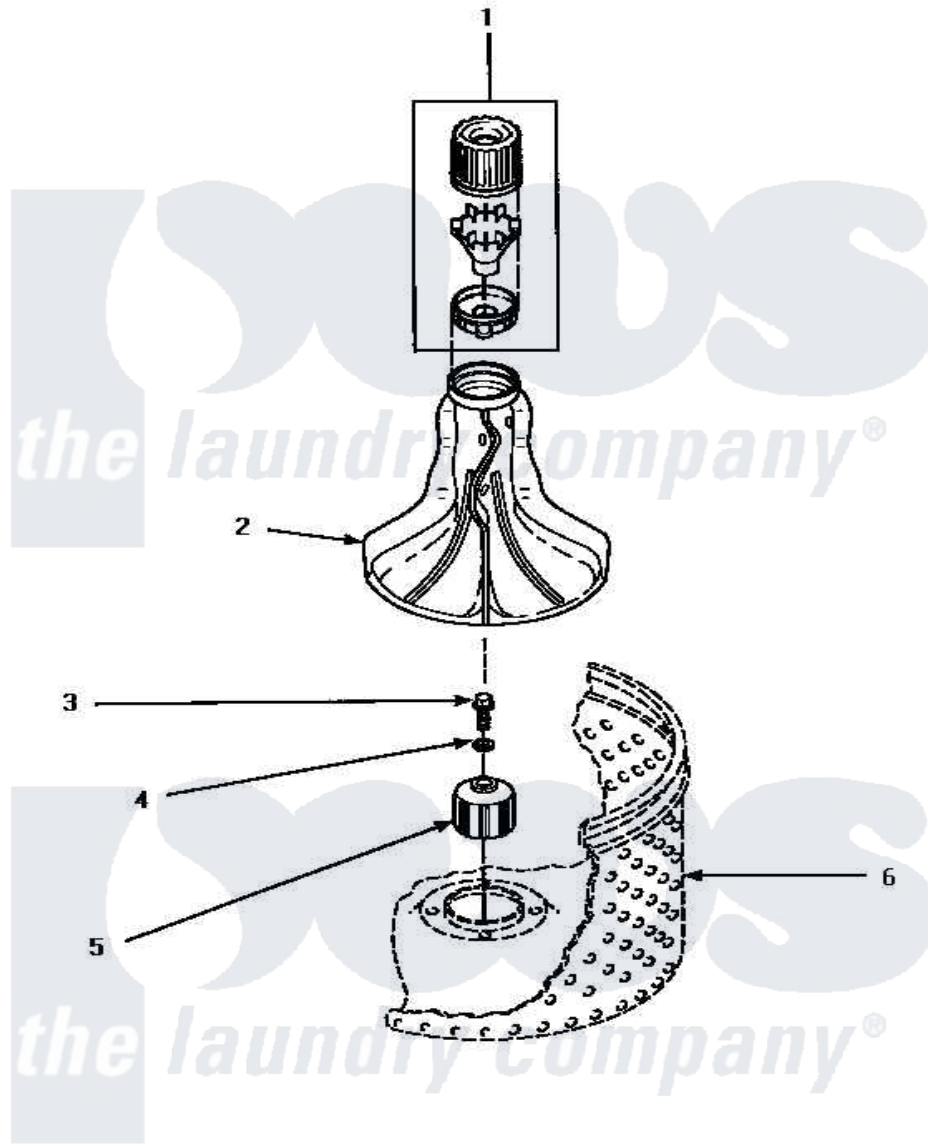

Amana TW3502G (BOM: P1163209W G) 02 - AGITATOR & DRIVE BELL

AGITATOR AND DRIVE BELL

Amana [Residential Amana TW3502G \(BOM: P1163209W G\) Washer Parts](#) Parts Diagram 02 - AGITATOR & DRIVE BELL

[Click on the part number to view part](#)

Item	Original Part Number	Replaced By	Status	Part Description
1	34155	40002101W		Assembly, Fabric Softner
2	33174	40000501W		Agitator, Flex Vane
3	34288	40065102		Screw, Shoulder 1/4
4	36472			O-Ring
5	34504P	R9900189		Kit, Drive Bell And Seal
6	Y00000000		Not Available	SEE NOTE WASHTUB