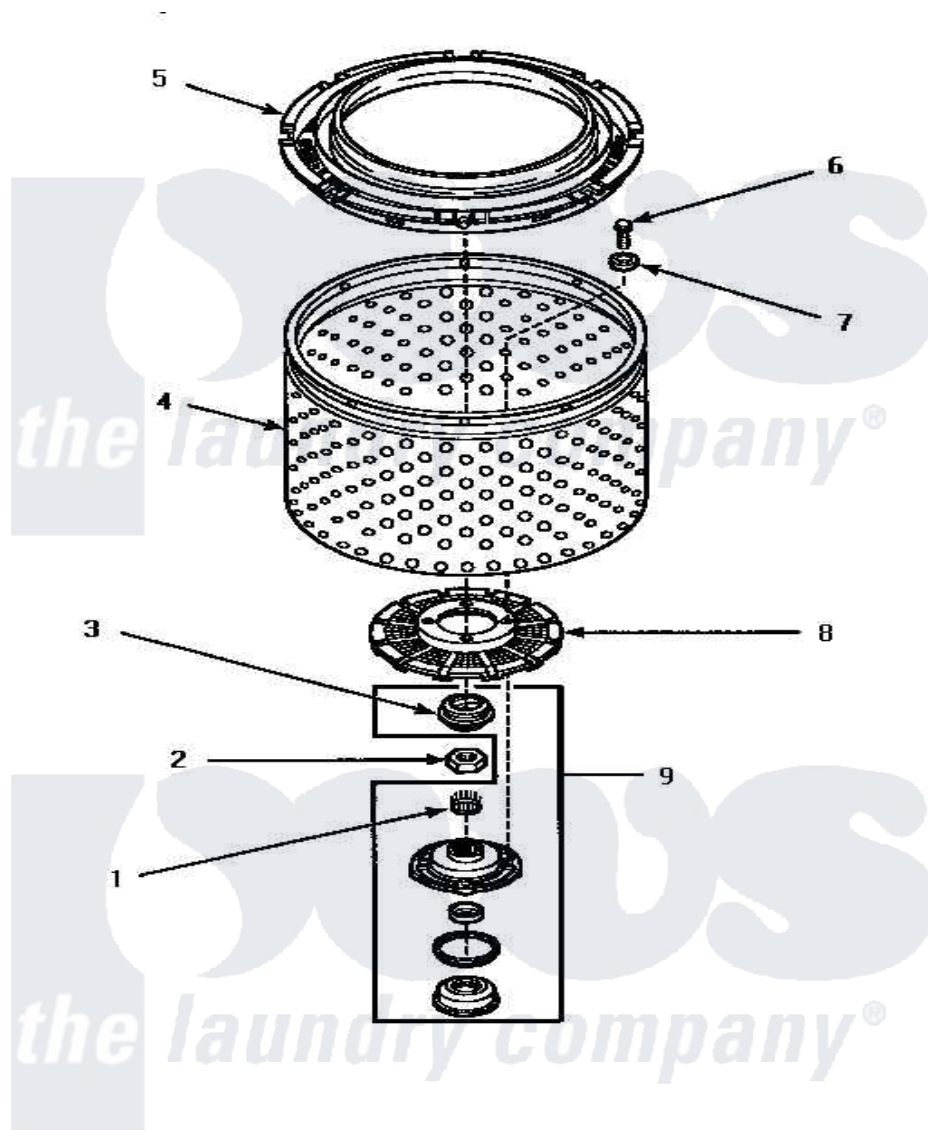

**Amana TW3502G (BOM: P1163209W G) 05 - CLOTHES  
GUARD/WASHTUB/LINT FILTER & HUB**

**CLOTHES GUARD, WASHTUB, LINT FILTER AND HUB**

Amana [Residential Amana TW3502G \(BOM: P1163209W G\) Washer Parts](#) Parts Diagram 05 - CLOTHES  
GUARD/WASHTUB/LINT FILTER & HUB  
[Click on the part number to view part](#)

Item	Original Part Number	Replaced By	Status	Part Description
1	29728	<a href="#">40008301</a>		Insert, Spline
2	Y29220	<a href="#">40016301</a>		Nut, Lock
3	34184	<a href="#">R9900189</a>		Kit, Drive Bell And Seal
4	33503P	<a href="#">39240P</a>		Wash Tub
5	<a href="#">35035</a>			Guard, Clothes
6	27202	<a href="#">W10116787</a>		Screw
7	<a href="#">28094</a>			Gasket
8	32998	<a href="#">39371</a>		Filter Lin
9	495P3	<a href="#">R9900552</a>		Hub And Seal