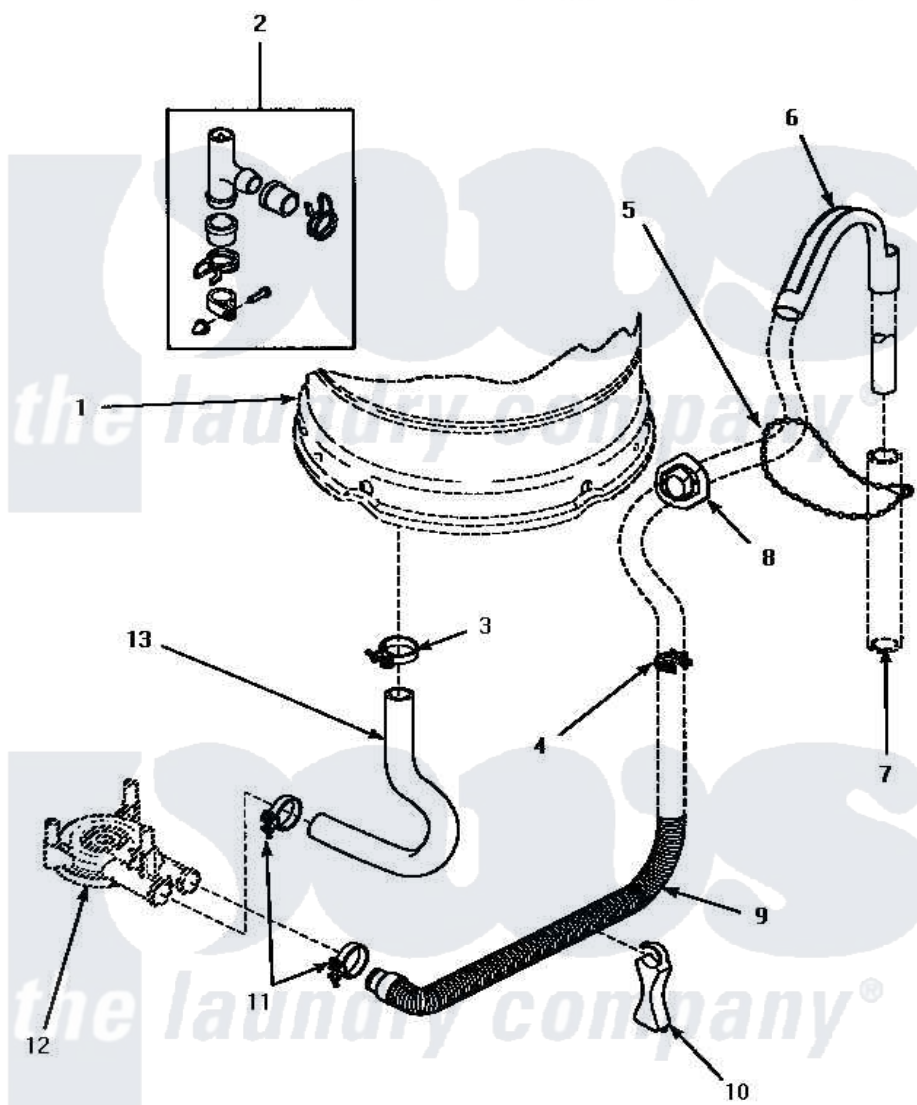

Amana TW3502G (BOM: P1163209W G) 06 - DRAIN HOSE & SIPHON BREAK

DRAIN HOSE AND SIPHON BREAK

Amana [Residential Amana TW3502G \(BOM: P1163209W G\) Washer Parts](#) Parts Diagram 06 - DRAIN HOSE & SIPHON BREAK

[Click on the part number to view part](#)

Item	Original Part Number	Replaced By	Status	Part Description
1	Y00000000		Not Available	SEE NOTE OUTER TUB
2	562P3	76660		Break-Sphn
3	35384	285655		Clamp, Hose
4	36014			Clip, Retainer-Hose
5	33489	8539404		Tie-Wire
6	33615	22003814		Retainer, Drain Hose
7	Y00000000		Not Available	SEE NOTE STANDPIPE
8	32219			Relief, Strain
9	34502	40053901		Hose, Drain
10	35487			Support, Hose
11	35384	285655		Clamp, Hose
12	Y00000000		Not Available	SEE NOTE PUMP ASSEMBLY
13	35753			Hose, Tub To Pump-Ddp
NI	406P3	451P3		Kit Drain Extension