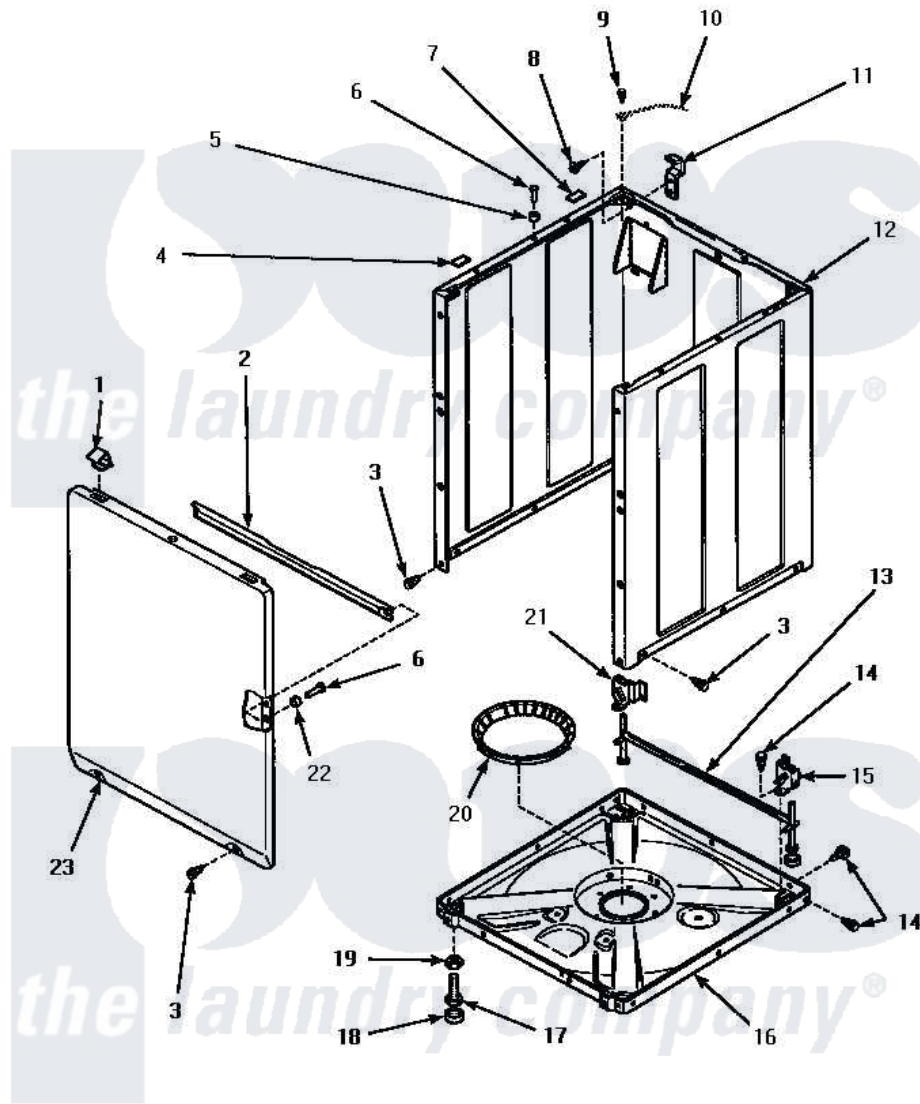

Amana TW3502G (BOM: P1163209W G) 07 - FRONT PANEL, BASE & CABINET ASSY

FRONT PANEL, BASE AND CABINET ASSEMBLY

Amana Residential Amana TW3502G (BOM: P1163209W G) Washer Parts Parts Diagram 07 - FRONT PANEL, BASE & CABINET ASSY

[Click on the part number to view part](#)

| Item | Original Part Number | Replaced By | Status | Part Description |
|------|------------------------|--------------------------|---------------|-------------------------------|
| 1 | 35865 | | | Clip, Hold-Down Front Panel |
| 2 | Y35097 | | Not Available | BRACE, FRT PNL |
| 3 | 27196 | 27001200 | | Screw |
| 4 | Y56128 | | | Pad, Bumper |
| 5 | 56079 | 505187 | | Locator, Panel |
| 6 | 32671 | Y014874 | | Screw, Idler Arm And Sleeve |
| 7 | 36226 | | | Pad, Bumper .25 |
| 8 | 34499 | | Not Available | SCREW, No.10B X 1/4 TAP IN HX |
| 9 | 56392 | | Not Available | SCREW,8-18 X 3/8 TAPPI |
| 10 | Y00000000 | | Not Available | SEE NOTE GROUND WIRE, GREEN |
| 11 | Y27103 | | | Hinge, Hold-Down Lug |
| 12 | 34475WP | 38612WP | | Kit-Servic |
| " | 34475LP | 38612LP | | Kit Service Cabinet |

| | | | | |
|----|-------------------------|--------------------------|---------------|-----------------------------|
| " | 34475HP | | Not Available | KIT,SERVICE CABINET |
| 13 | 34443 | | | Assembly, Leg And Stabilier |
| 14 | 35148 | | Not Available | SCREW,1/4-14 X 3/8 HX HD |
| 15 | 36036 | | Not Available | BRACKET,SLL-RIGHT |
| 16 | 34434P | | | Assembly Nut/Leg Base |
| 17 | Y34319 | 22003428 | | Leg, Adjustable |
| 18 | 34318 | 40016001 | | Foot, Rubber |
| 19 | Y21899 | 40038101 | | Nut, Leg |
| 20 | 36108 | | Not Available | SNUBBER PAD & ISOLATOR |
| 21 | 36037 | | | Bracket, Sll-Left |
| 22 | 28102 | | | Locator, Panel |
| 23 | 34656WP | | | Assembly, Front Panel |
| " | 34656HP | | Not Available | ASSY,FRONT PANEL |
| " | 34656LP | | | Assembly, Front Panel |