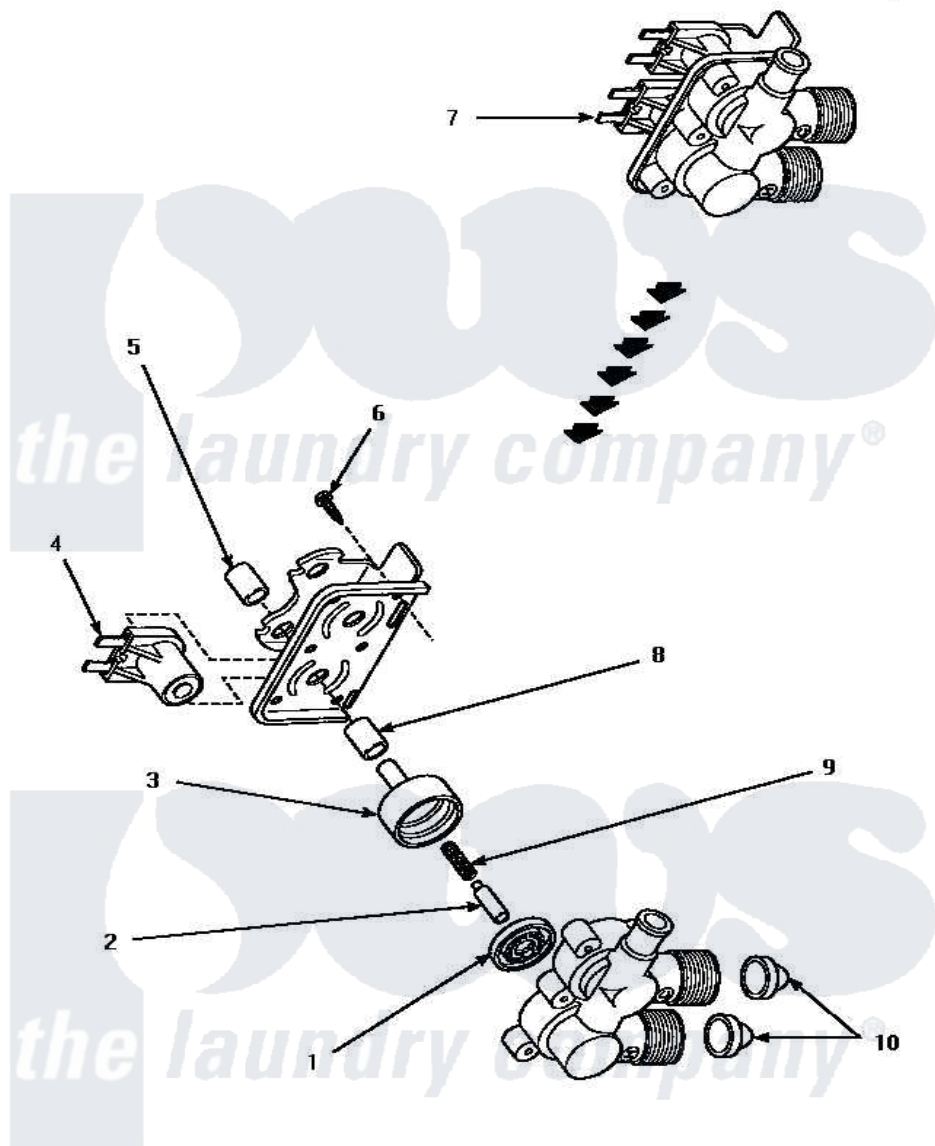

Amana TW3502G (BOM: P1163209W G) 10 - MIXING VALVE ASSY

MIXING VALVE ASSEMBLY

Amana Residential Amana TW3502G (BOM: P1163209W G) Washer Parts Parts Diagram 10 - MIXING VALVE ASSY

[Click on the part number to view part](#)

Item	Original Part Number	Replaced By	Status	Part Description
1	24134		Not Available	DIAPHRAGM
2	24132		Not Available	ARMATURE
3	24130			Guide, Armature
4	33930A	33930		Valve, Mixing
5	24128		Not Available	SLEEVE, LONG
6	25817C		Not Available	SCREW
7	33930			Valve, Mixing
8	24129		Not Available	SLEEVE, SHORT
9	23224E		Not Available	SPRING
10	24122	22002960		Strainer, Washer Inlet