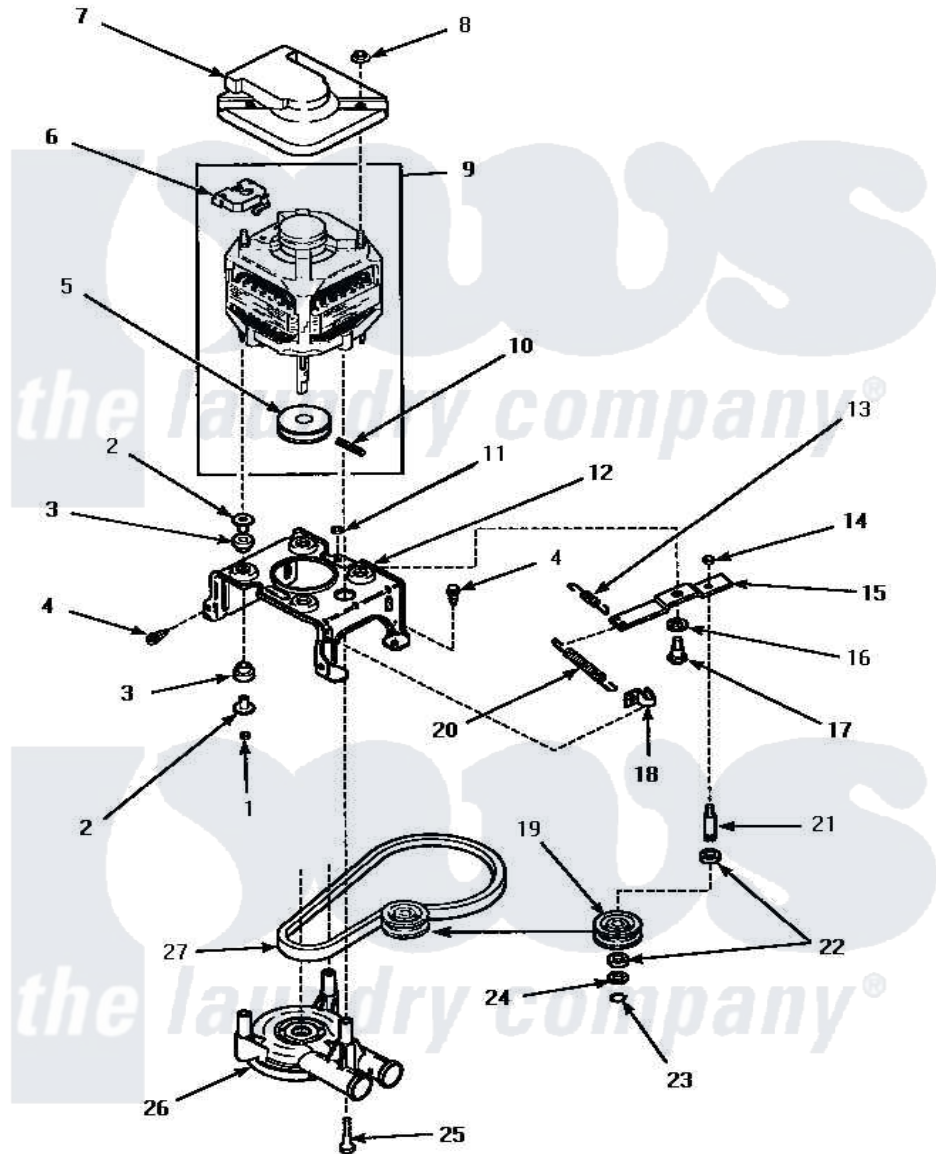

Amana TW3502G (BOM: P1163209W G) 12 - MOTOR, MTG BRKT, BELT, PUMP & IDLER ASSY

MOTOR, MOUNTING BRACKET, BELT, PUMP AND IDLER ASSEMBLY

Amana Residential Amana TW3502G (BOM: P1163209W G) Washer Parts Parts Diagram 12 - MOTOR, MTG BRKT, BELT, PUMP & IDLER ASSY

[Click on the part number to view part](#)

Item	Original Part Number	Replaced By	Status	Part Description
1	35423	3400029		Nut, Adapter Plate
2	34791			Post, Mount-Motor
3	34788			Mount, Motor
4	Y31645	27001200		Screw
5	27171		Not Available	PULLEY,MOTOR
6	35632		Not Available	SWITCH, MOTOR
7	34754	40112301		Shield, Motor
8	35139		Not Available	PALNUT
9	34910	27001215		Motor W/Pulley
"	35032	Y02390002		Drive Belt
10	23750			Pin, Roll
11	52566	27001225		Nut, Jam Mid Lock 1/4-20
12	34890		Not Available	BRACKET,MOTOR MOUNT
13	30620		Not Available	SPRING,IDLER LEVER HEL
14	28803	2221070		Clamp, Nylon

15	31054	40041002	Lever, Idler
16	81392	40054701	Washer
17	27229	40038901	Screw, 1/4-20
18	28849		Clip, Spring
19	28800	Not Available	WHEEL, IDLER
20	33110	37366	Spring, Idler
21	28802		Shaft, Idler
22	Y29443		Washer, Felt
23	23748		Ring, Retaining
24	52549		Washer, 501 ID X3/4 Odx
25	Y34565	40063701	Screw, 10-16 x 1.75
26	35742P	27001233	Pump
27	28808		Belt, Agitate And Spin
NI	258P3	Not Available	KIT, CAPACITOR