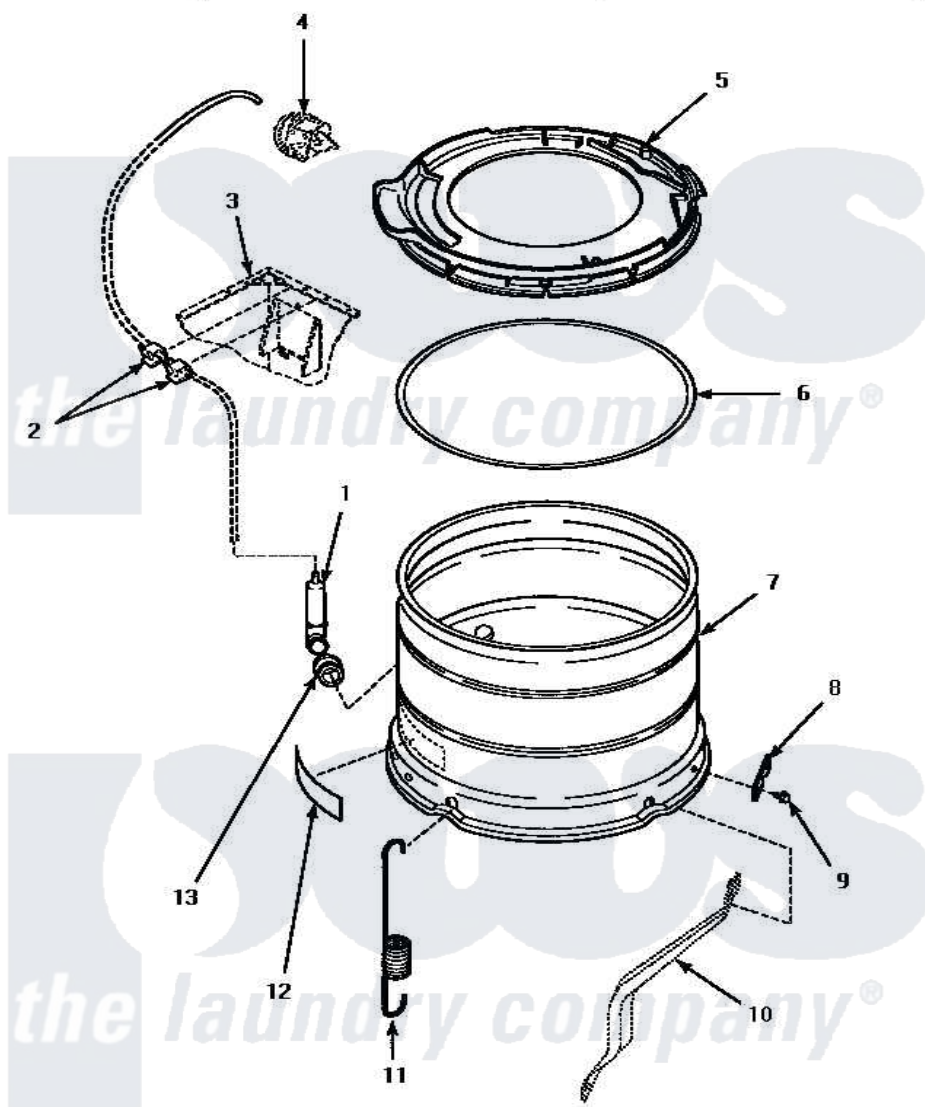

# Amana TW3502G (BOM: P1163209W G) 13 - OUTER TUB, COVER & PRESSURE HOSE

## OUTER TUB, COVER AND PRESSURE HOSE

Amana Residential Amana TW3502G (BOM: P1163209W G) Washer Parts Parts Diagram 13 - OUTER TUB, COVER & PRESSURE HOSE

Click on the part number to view part

Item	Original Part Number	Replaced By	Status	Part Description
1	30907	<a href="#">40008501</a>		Assembly, Pressure Bulb
2	<a href="#">21036</a>			Clip, Cable
3	Y00000000		Not Available	SEE NOTE CABINET
4	Y00000000		Not Available	SEE NOTE PRESSURE SWITCH
5	36025	<a href="#">36025P</a>		Assembly, Tub Cover and Gasket
6	<a href="#">32857</a>			Gasket, Tub Cover Small
7	<a href="#">34438P</a>			Assembly, Outer Tub
8	<a href="#">27926</a>			Plate, Leg .063
9	35369	<a href="#">40128701</a>		Screw, 5/16-18 X .50
10	Y00000000		Not Available	SEE NOTE SUPPORT LEG
11	<a href="#">35948</a>			Spring, Leg-Large Tub
12	500049		Not Available	STICKER
13	29175	<a href="#">40037801</a>		Grommet