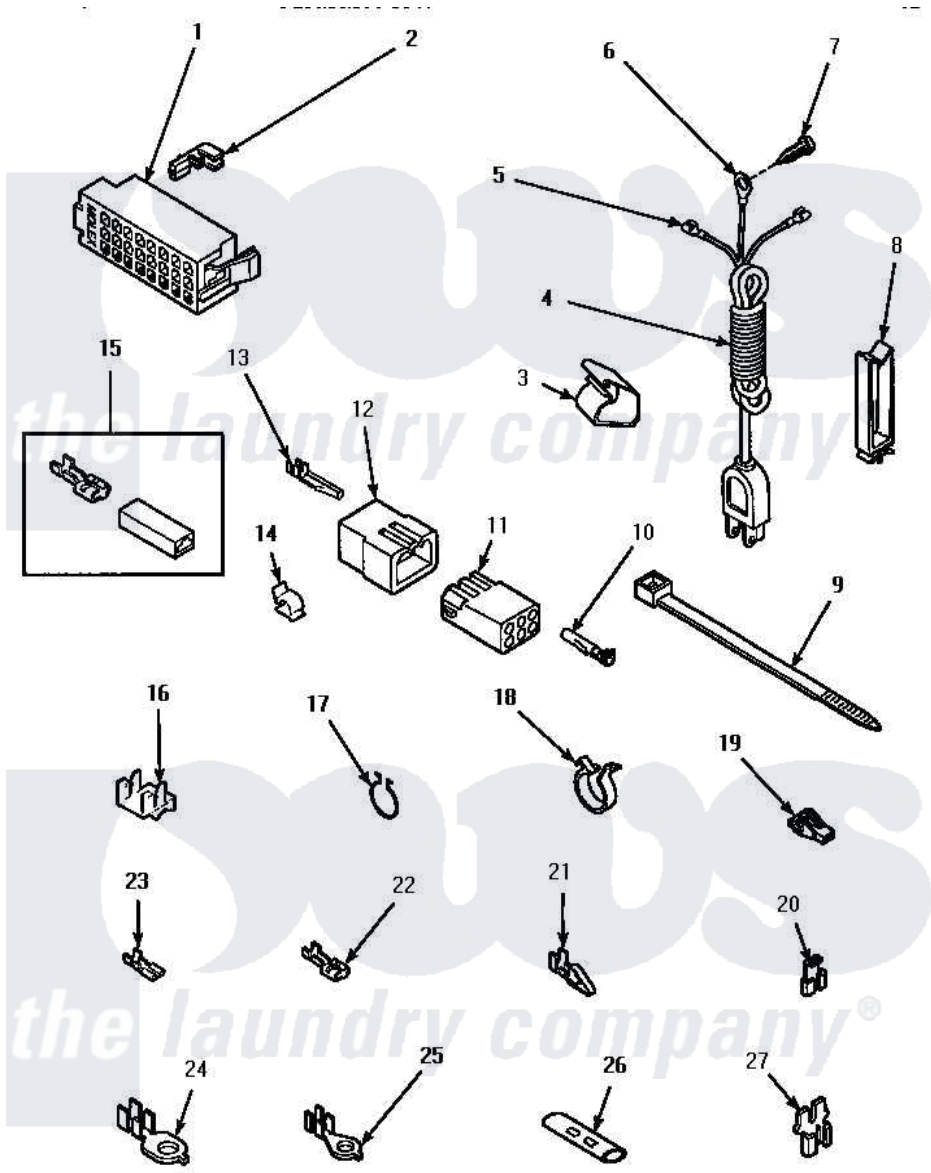

Amana TW3502G (BOM: P1163209W G) 15 - POWER CORD & TERMINALS

POWER CORD AND TERMINALS

Amana Residential Amana TW3502G (BOM: P1163209W G) Washer Parts Parts Diagram 15 - POWER CORD & TERMINALS

Click on the part number to view part

Item	Original Part Number	Replaced By	Status	Part Description
1	34123			Housing, LH -24 Position
"	32746			Housing, RH-24 Positi
2	Y00188			Molex Terminal
3	35521		Not Available	CLIP,HARNESS HOLDER
4	Y34458		Not Available	POWER CORD ALL
5	03673		Not Available	NUT
6	Y00000000		Not Available	SEE NOTE GROUND WIRE, GREEN
7	52909			Screw, 10B-16 X 1/2 HeX
8	36274		Not Available	CLIP, HARNESS
9	36466	M0321209		Tie-Electrical
10	Y00117	5011-XX		093 Female Socket
11	26301			Receptacle, Molex
"	26708			Receptacle, 6 Circuit
"	26163			Receptacle, 9 Circuit

12	23033		Plug, 9 Circuit
"	26302	Not Available	PLUG,1 CIRCUIT
"	23041		Plug, 6 Circuit
13	Y00116		Terminal, Pin-Male
14	21036		Clip, Cable
15	00234	00359	Terminal Ultra Pod 250 X032F
16	Y00161	B5733302	Clip, Ground
17	51291		Clip, Wire
18	61510	504034	Clip, Wire
19	70210	Not Available	INSULATOR,BLUE
20	Y00120		Terminal, Flag-1/4 Fema
21	00220	Not Available	TERMINAL,CRIMP-SINGLE
22	Y00119	Not Available	SPADE TERMINAL(18 GAUGE) (1/4 INCH-(1) 18 GAUGE WIRE)
23	00112		Terminal, Spade-3/16 Fe
24	Y00113	Not Available	TERMINAL,RING-1/4 STUD
25	00110		No.10 18 Gauge Wire
26	21091	Not Available	CONNECTOR TWO 1/4 INCH MALE
27	29673	Not Available	DOUBLE CONNECTOR