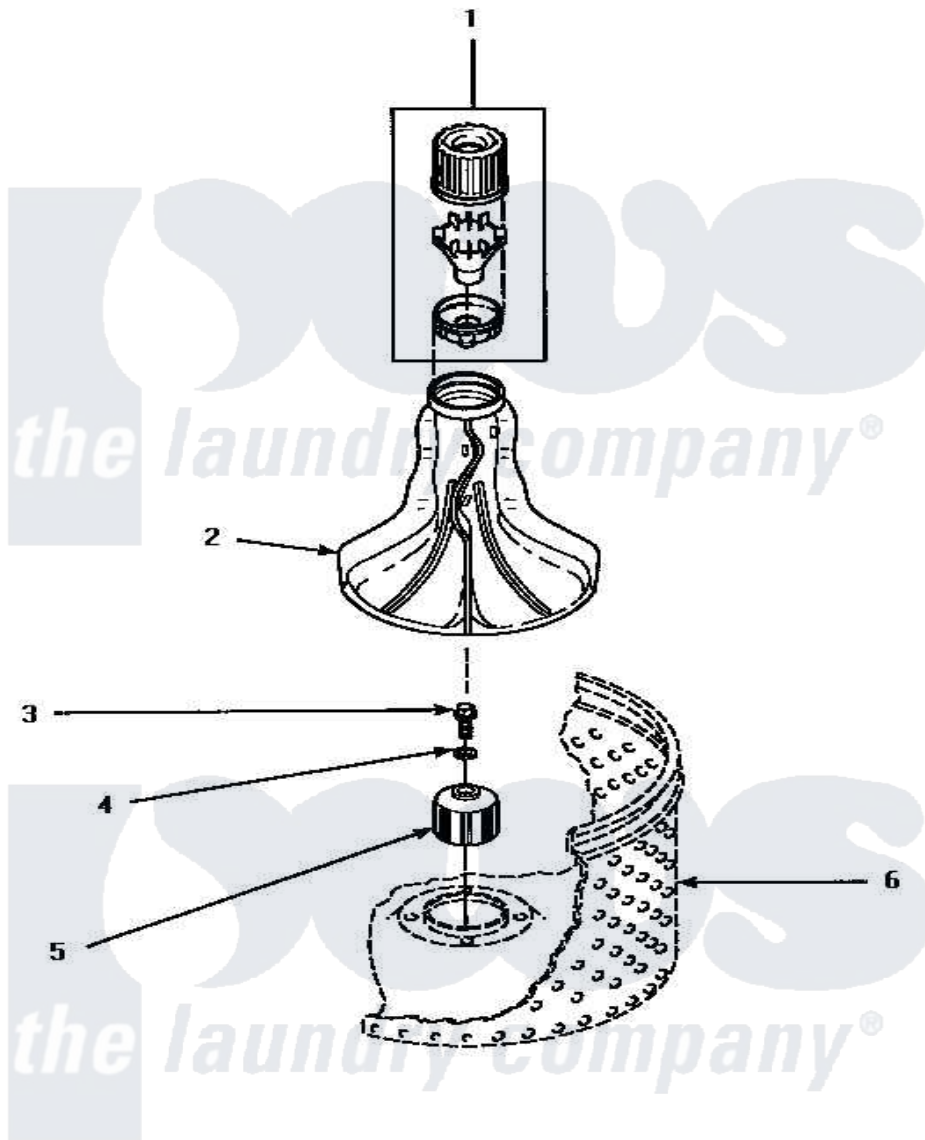

Amana TW4303G (BOM: P1163312W G) 02 - AGITATOR & DRIVE BELL

AGITATOR AND DRIVE BELL

Amana [Residential Amana TW4303G \(BOM: P1163312W G\) Washer Parts](#) Parts Diagram 02 - AGITATOR & DRIVE BELL

[Click on the part number to view part](#)

Item	Original Part Number	Replaced By	Status	Part Description
1	34155	40002101W		Assembly, Fabric Softner
2	33174	40000501W		Agitator, Flex Vane
3	34288	40065102		Screw, Shoulder 1/4
4	36472			O-Ring
5	34504P	R9900189		Kit, Drive Bell And Seal
6	Y00000000		Not Available	SEE NOTE WASHTUB