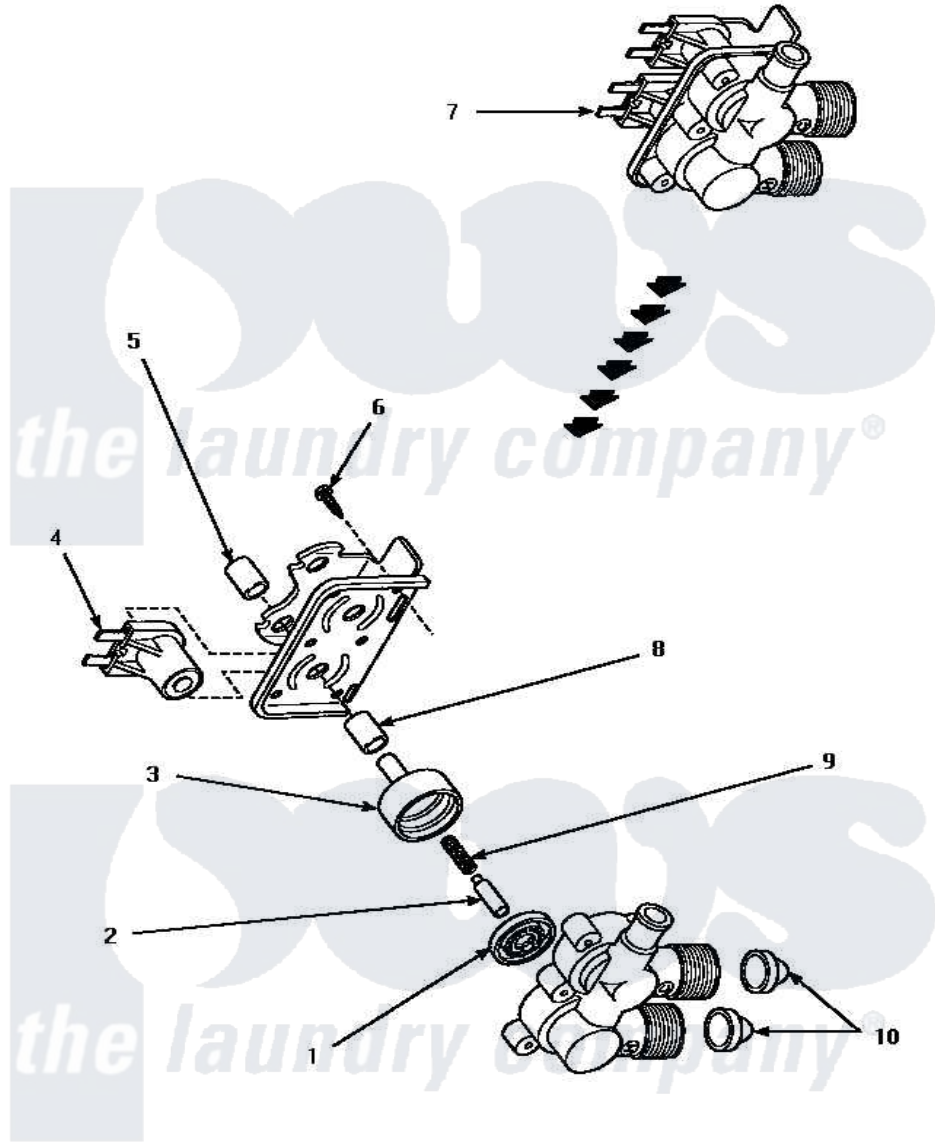

Amana TW4303G (BOM: P1163312W G) 10 - MIXING VALVE ASSY

MIXING VALVE ASSEMBLY

Amana Residential Amana TW4303G (BOM: P1163312W G) Washer Parts Parts Diagram 10 - MIXING VALVE ASSY

[Click on the part number to view part](#)

Item	Original Part Number	Replaced By	Status	Part Description
1	24134		Not Available	DIAPHRAGM
2	24132		Not Available	ARMATURE
3	24130			Guide, Armature
4	33930A	33930		Valve, Mixing
5	24128		Not Available	SLEEVE, LONG
6	25817C		Not Available	SCREW
7	33930			Valve, Mixing
8	24129		Not Available	SLEEVE, SHORT
9	23224E		Not Available	SPRING
10	24122	22002960		Strainer, Washer Inlet