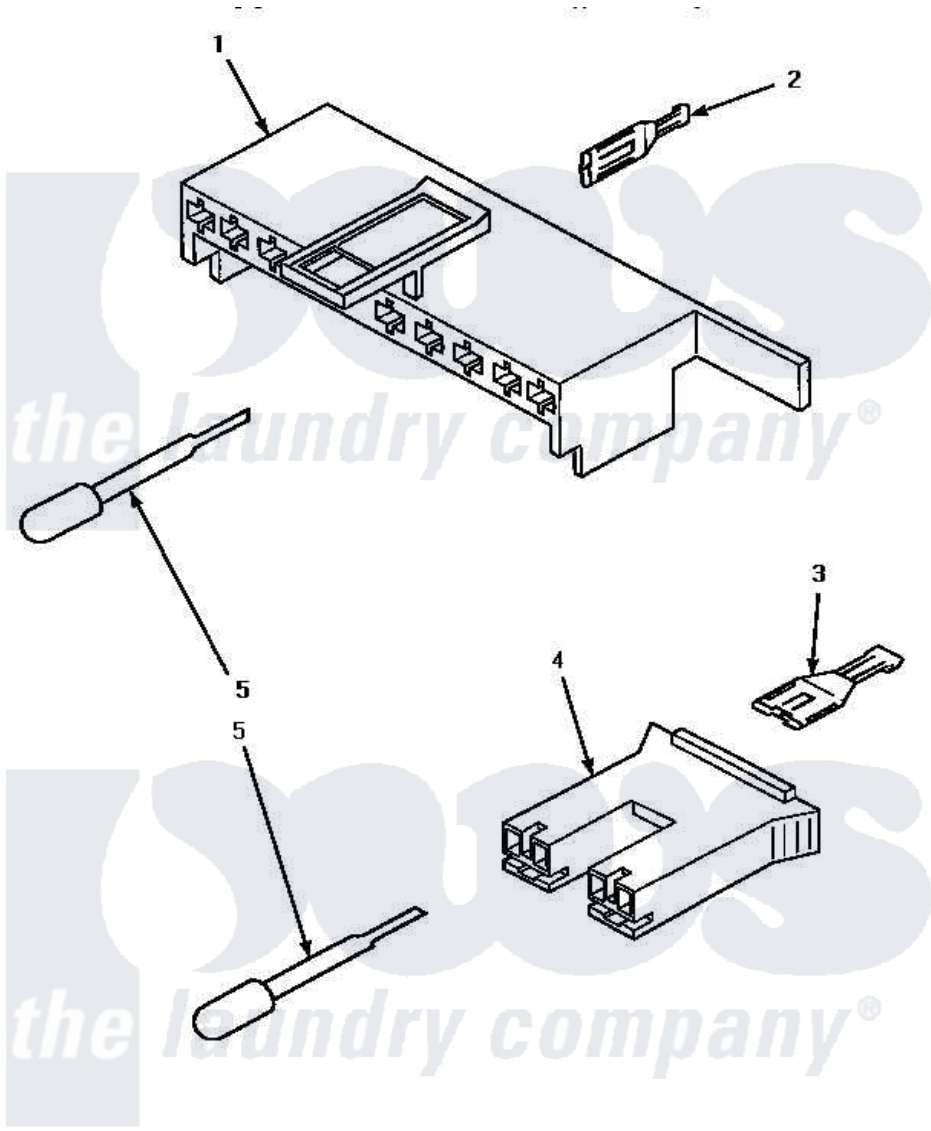

Amana TW4303G (BOM: P1163312W G) 11 - MIXING VLV & MTR CONN BLOCKS/TERM & TOOL

MIXING VALVE AND MOTOR CONNECTION BLOCKS, TERMINALS AND TERMINAL EXTRACTOR TOOL

Amana [Residential Amana TW4303G \(BOM: P1163312W G\) Washer Parts](#) Parts Diagram 11 - MIXING VLV & MTR CONN BLOCKS/TERM & TOOL

[Click on the part number to view part](#)

Item	Original Part Number	Replaced By	Status	Part Description
1	34677			10 Circuit Plug
2	Y00188			Molex Terminal
3	Y00121		Not Available	SPADE TERMINAL(12 GAUGE) (1/4 INCH-(2) 18 GAUGE WIRES O
4	34676			Plug
"	34675		Not Available	PLUG
5	283P4			Terminal Extractor Tool