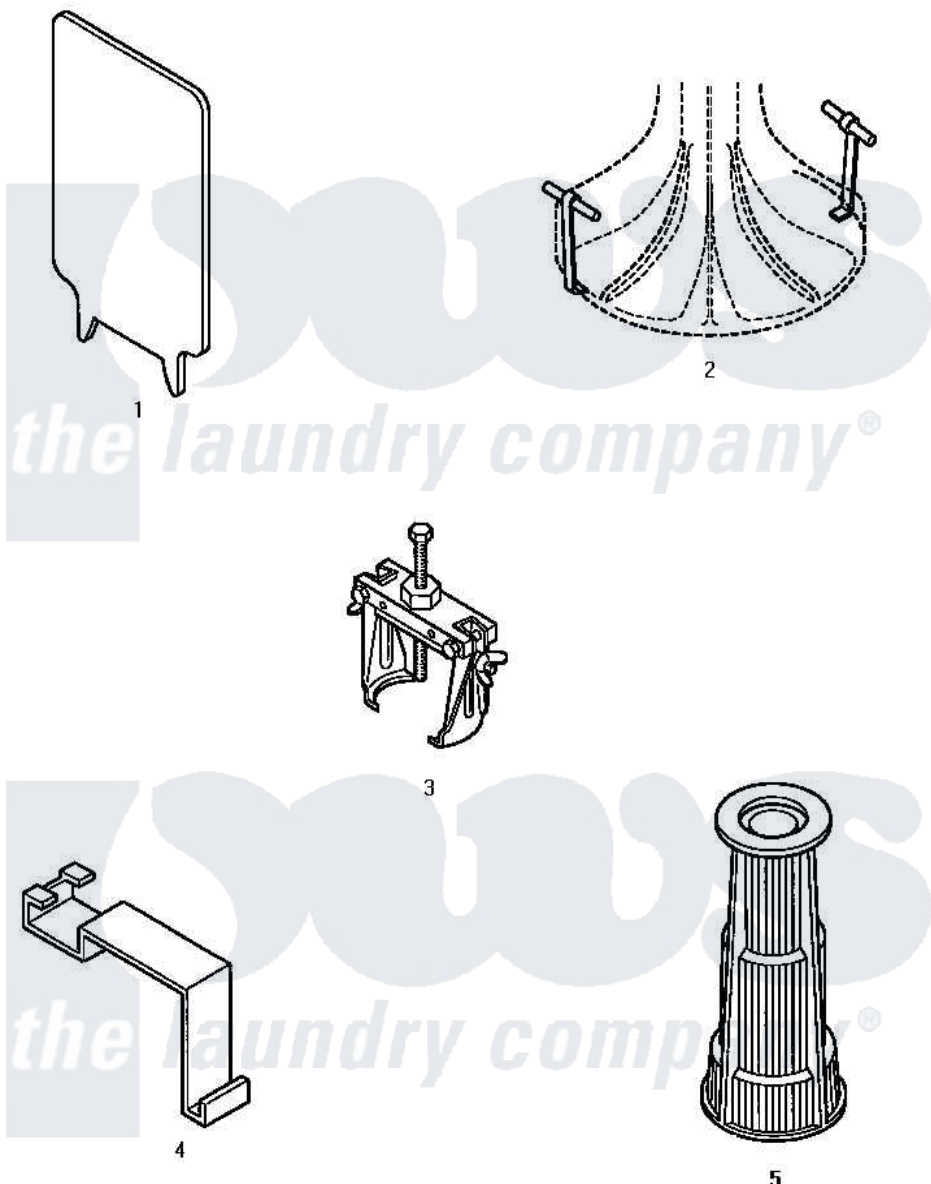

Amana TW4303G (BOM: P1163312W G) 17 - SPECIAL TOOLS

Amana Residential Amana TW4303G (BOM: P1163312W G) Washer Parts Parts Diagram 17 - SPECIAL TOOLS  
 Click on the part number to view part

Item	Original Part Number	Replaced By	Status	Part Description
1	<a href="#">272P4</a>			Tool, Lid Switch Instal
2	<a href="#">254P4P</a>			Agitator Hooks
3	253P4	<a href="#">294P4</a>		Bell Tool
4	<a href="#">273P4</a>			Tub Cover Gasket Tool
5	274P4	<a href="#">293P4</a>		Seal Tool