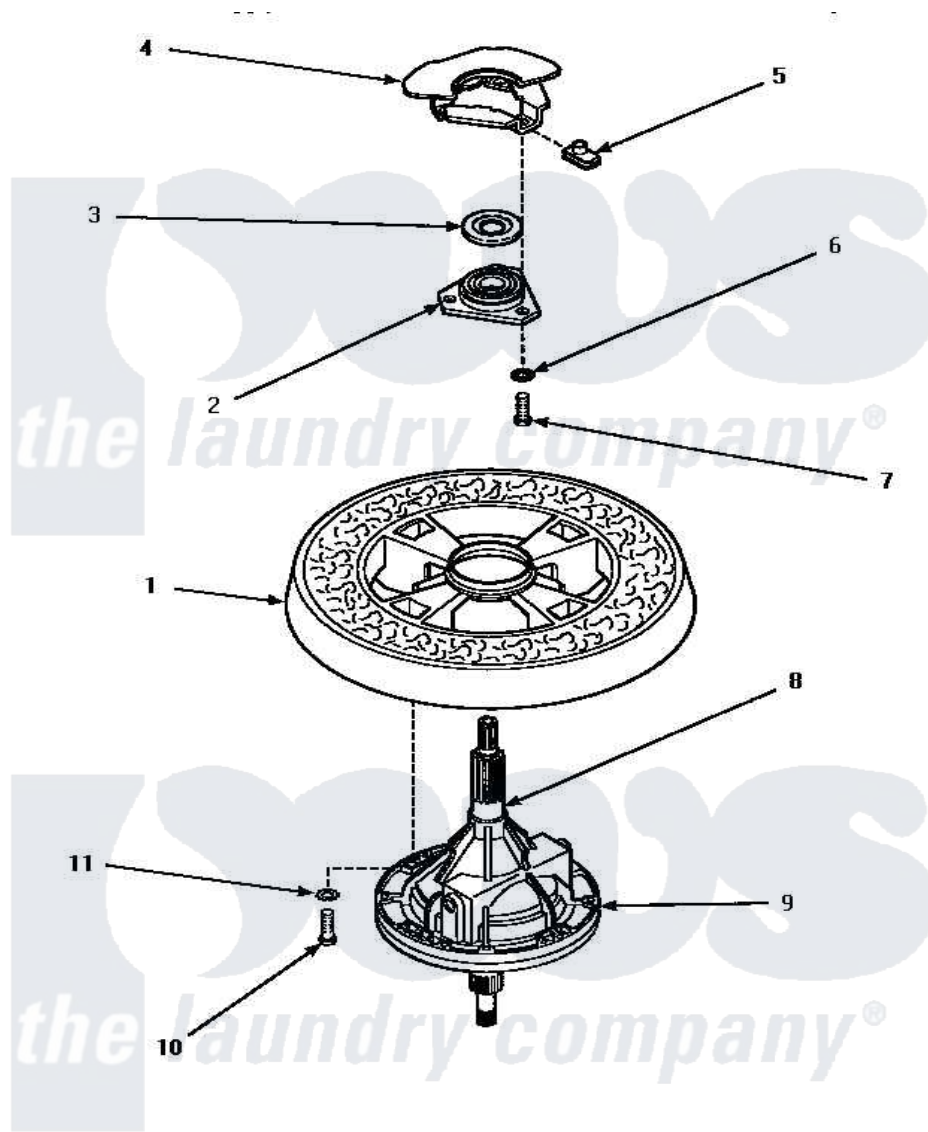

**Amana TW4303G (BOM: P1163312W G) 18 - TRANSMISSION ASSY & BALANCE RING**

**TRANSMISSION ASSEMBLY AND BALANCE RING**

Amana Residential Amana TW4303G (BOM: P1163312W G) Washer Parts Parts Diagram 18 - TRANSMISSION ASSY & BALANCE RING

[Click on the part number to view part](#)

Item	Original Part Number	Replaced By	Status	Part Description
1	34731		Not Available	ASSY,BALANCE RING-COMPL
2	27182	<a href="#">40004201P</a>		Main Bearing Assembly
3	<a href="#">27187</a>			Flinger
4	Y00000000		Not Available	SEE NOTE OUTER TUB
5	<a href="#">27222</a>			Nut, Retainer 5/16-18
6	<a href="#">04366</a>			Lockwasher, 5/16intshkp
7	01355		Not Available	SCREW
8	<a href="#">27604P</a>			Never-Seeze 1 Oz Tube
9	Y34526	<a href="#">34526P</a>		Assembly, Transmission
10	27200		Not Available	CAP SCREW
11	<a href="#">02431</a>			Lockwasher, 1/4 Ext Shk