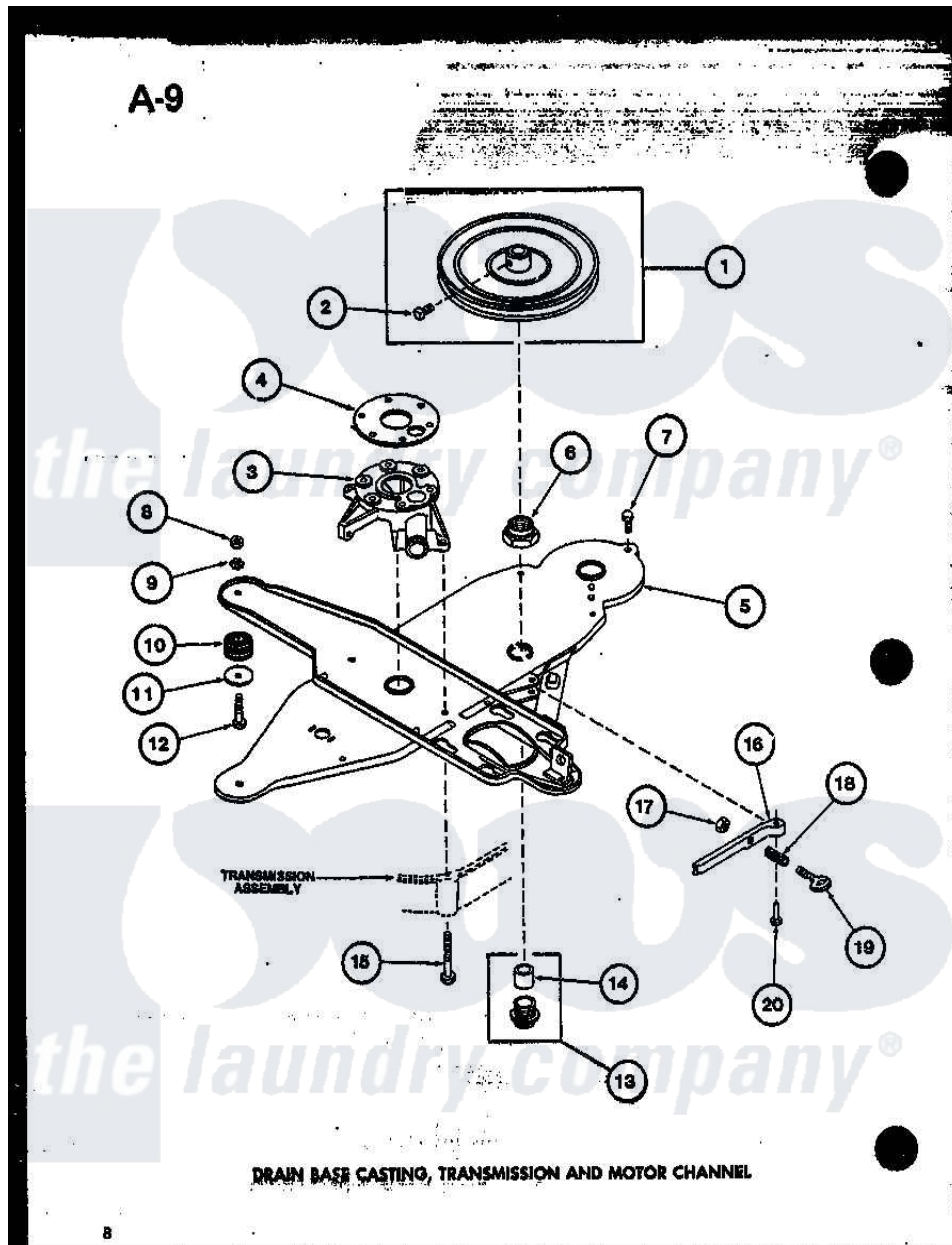

Amana TWA-200 (BOM: P7575301W) 01 - DRAIN BASE CASTING

Amana Residential Amana TWA-200 (BOM: P7575301W) Washer Parts Diagram 01 - DRAIN BASE CASTING
 Click on the part number to view part

Item	Original Part Number	Replaced By	Status	Part Description
1	R0609506		Not Available	PULLEY
2	R0600057		Not Available	SET SCREW
3	R0605589		Not Available	CASTING, DRAIN BASE
4	R0604514		Not Available	GASKET
5	R0603044		Not Available	TRANSMISSION & MOTOR CHANNEL
6	R0601024		Not Available	NUT
7	R0600058	02422		Screw, 1/4-20 X 1/2 HeX
8	R0601025	27001225		Nut, Jam Mid Lock 1/4-20
9	R0600520	02431		Lockwasher, 1/4 Ext Shk
10	R0606528		Not Available	GROMMET
11	R0600532		Not Available	PLUG
12	R0600023	20253		Screw, Cap-1/4-20 X 1"
13	R0610029	02611		Assembly Bearing And Channel
14	R0605585	01993		Bearing, 7/8odx5/8id
15	R0600059		Not Available	BOLT

16	R0605583	Not Available	ADJUSTING ARM
17	R0601026	Not Available	NUT
18	R0605584	Not Available	SPRING
19	R0600060	20161	Screw, 5/16-18 X 1-1/16
20	R0600061	Not Available	RIVET