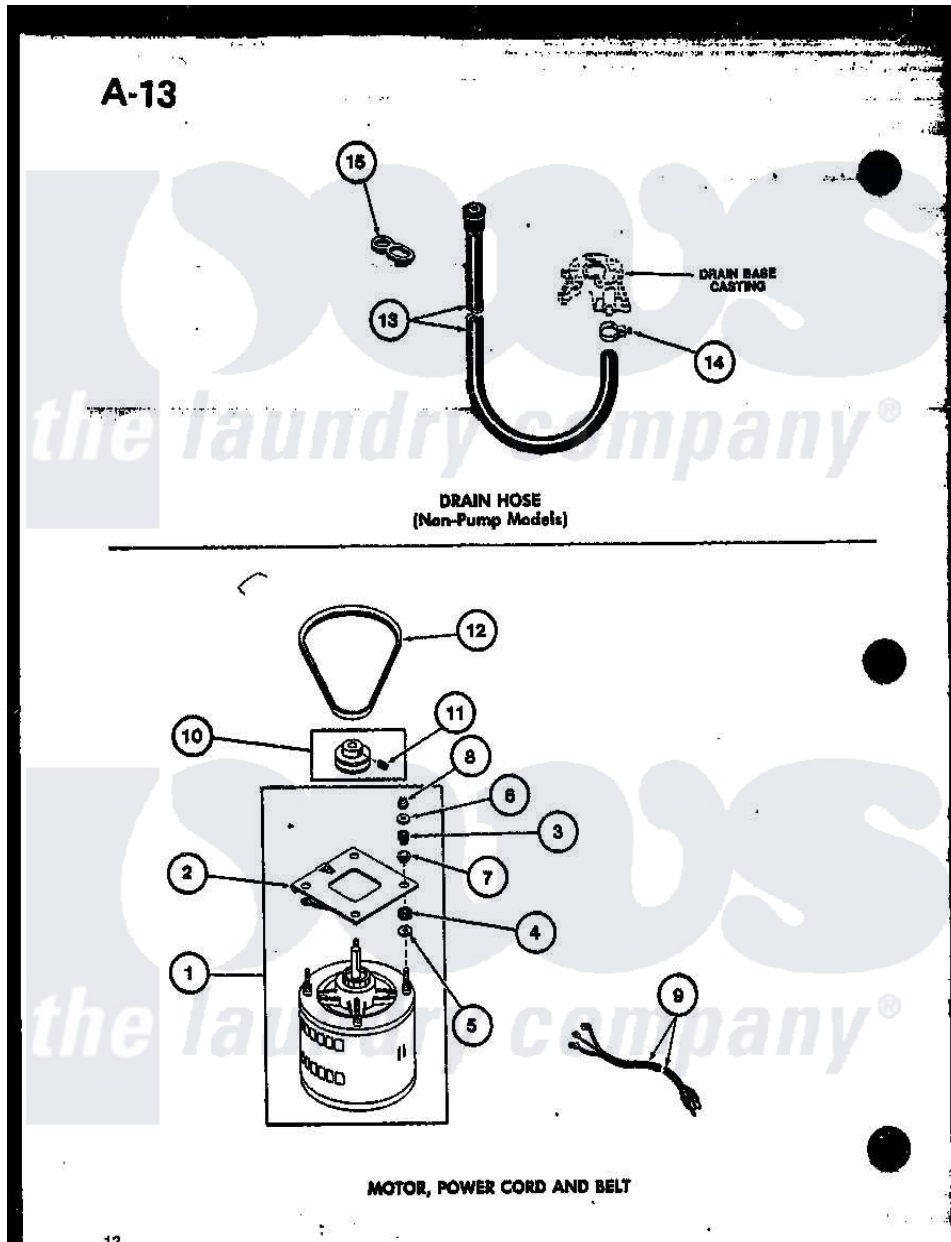

Amana TWA-200 (BOM: P7575301W) 02 - DRAIN HOSE (NON-PUMP MODELS)/MOTOR

Amana Residential Amana TWA-200 (BOM: P7575301W) Washer Parts Parts Diagram 02 - DRAIN HOSE (NON-PUMP MODELS)/MOTOR

Click on the part number to view part

Item	Original Part Number	Replaced By	Status	Part Description
1	R0607004		Not Available	MOTOR
2	R0605606		Not Available	MOTOR BASE
3	R0606509		Not Available	RUBBER MTG
4	R0606510		Not Available	RUBBER MTG
5	R0600510		Not Available	WASHER
6	R0600534		Not Available	WASHER
7	R0600535	01809		Washer
8	YR0601010	23604		Nut, Hex 10-32 Lock
9	R0605042		Not Available	POWER CORD
10	R0609507		Not Available	PULLEY
11	R0600062	03632		Screw 3/8-16 x 1/2 Hex S
12	R0606531		Not Available	BELT
13	R0606530		Not Available	HOSE
14	R0601529		Not Available	HOSE CLAMP
15	R0606529		Not Available	HOSE HANGER