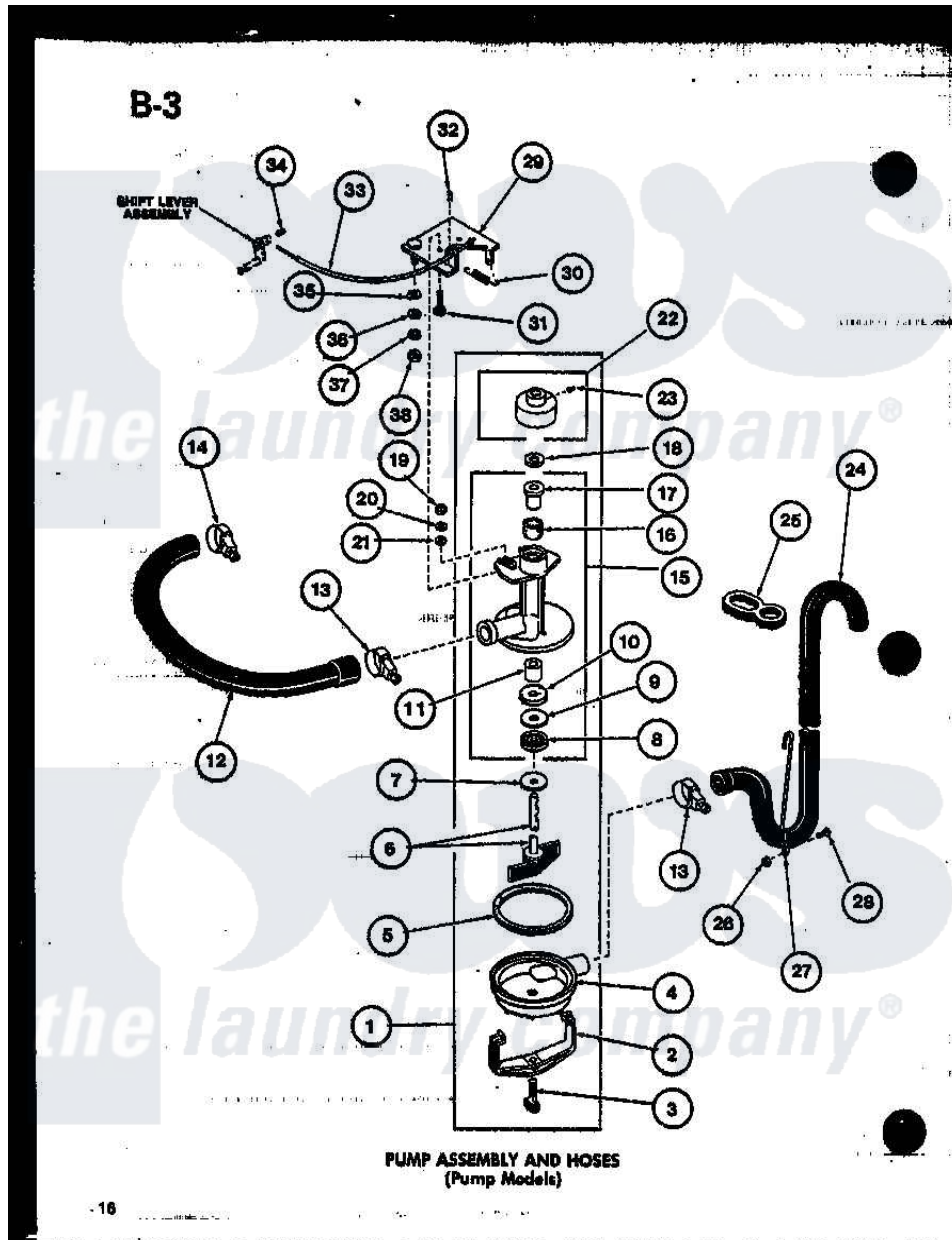

Amana TWA-200 (BOM: P7575301W) 03 - PUMP ASSY AND HOSES
(PUMP MODELS)

Amana Residential Amana TWA-200 (BOM: P7575301W) Washer Parts Parts Diagram 03 - PUMP ASSY AND HOSES
(PUMP MODELS)

[Click on the part number to view part](#)

Item	Original Part Number	Replaced By	Status	Part Description
1	R0610502		Not Available	ASSEMBLY, PUMP
2	R0601533	20066		Clamp, Pump
3	R0600060	20161		Screw, 5/16-18 X 1-1/16
4	R0605617		Not Available	PUMP COVER
5	R0604518		Not Available	GASKET
6	R0605619		Not Available	IMPELLER & SHAFT
7	R0600541		Not Available	THRUST WASHER
8	R0606534	20095		Seal
9	R0600543		Not Available	WASHER
10	R0604519		Not Available	PACKING
11	R0605616	20071		Bearing
12	R0606533		Not Available	HOSE
13	R0601529		Not Available	HOSE CLAMP
14	R0601530		Not Available	HOSE CLAMP
15	R0605618		Not Available	PUMP BODY

16	R0606535	26479	Wick
17	R0605615	20072	Bearing
18	R0600542	20098	Washer, .440idx7/8odx1/
19	R0601025	27001225	Nut, Jam Mid Lock 1/4-20
20	R0600540	03189	LoCkwasher, 1/4 Std-C P
21	R0600529	20176	Washer, .2656 ID x 9/16 OD
22	R0609505		Not Available PULLEY ASSY
23	R0600067		Not Available SET SCREW
24	R0606532	Y04393	Assembly
25	R0606529		Not Available HOSE HANGER
26	R0601003		Not Available NUT
27	R0601531		Not Available HOSE SUPPORT
28	R0600006	20267	Screw, 10-24 X 3/8 Round
29	R0605613		Not Available MTG BRACKET
30	R0605614	04380	Spring Pump Bracket CO
31	R0600023	20253	Screw, Cap-1/4-20 X 1"
32	R0601532		Not Available PIN CLIP
33	R0605043		Not Available CONTROL CABLE
34	R0600063		Not Available SET SCREW
35	R0600537		Not Available SPRING WASHER
36	R0600539	Q6066	Washer, 21/64 ID x 3/4 OD x 1
37	R0600538		Not Available LOCKWASHER
38	R0601029	02428	Nut Hex Jam 5/16-18
NI	R0610034		Not Available REPAIR KIT, PUMP