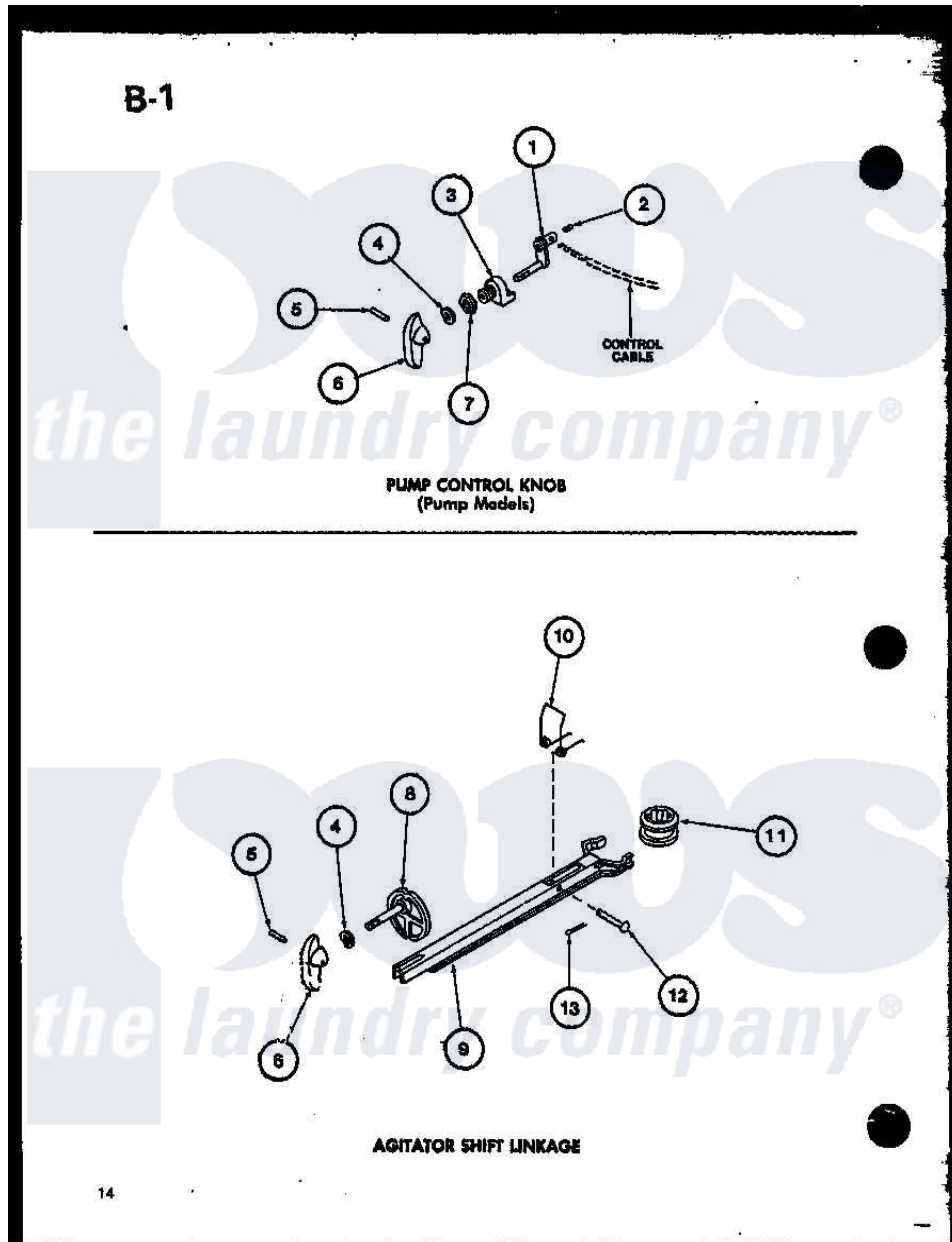

Amana TWA-200 (BOM: P7575301W) 04 - PUMP CTRL KNOB /AGITATOR SHIFT LINKAGE

Amana Residential Amana TWA-200 (BOM: P7575301W) Washer Parts Parts Diagram 04 - PUMP CTRL KNOB /AGITATOR SHIFT LINKAGE
 Click on the part number to view part

Item	Original Part Number	Replaced By	Status	Part Description
1	R0605607		Not Available	PUMP CONTROL LEVER
2	R0600063		Not Available	SET SCREW
3	R0605608	04324		Bearing
4	R0600536		Not Available	SPRING WASHER
5	R0600066		Not Available	PIN
6	R0603535		Not Available	KNOB BLACK
7	R0601028		Not Available	NUT
8	R0605612		Not Available	CAM
9	R0605611		Not Available	SHIFT FORK
10	R0605609		Not Available	SPRING
11	R0605610		Not Available	SPLINE
12	R0600065		Not Available	PIVOT PIN
13	R0600064	20248		Pin, Cotter