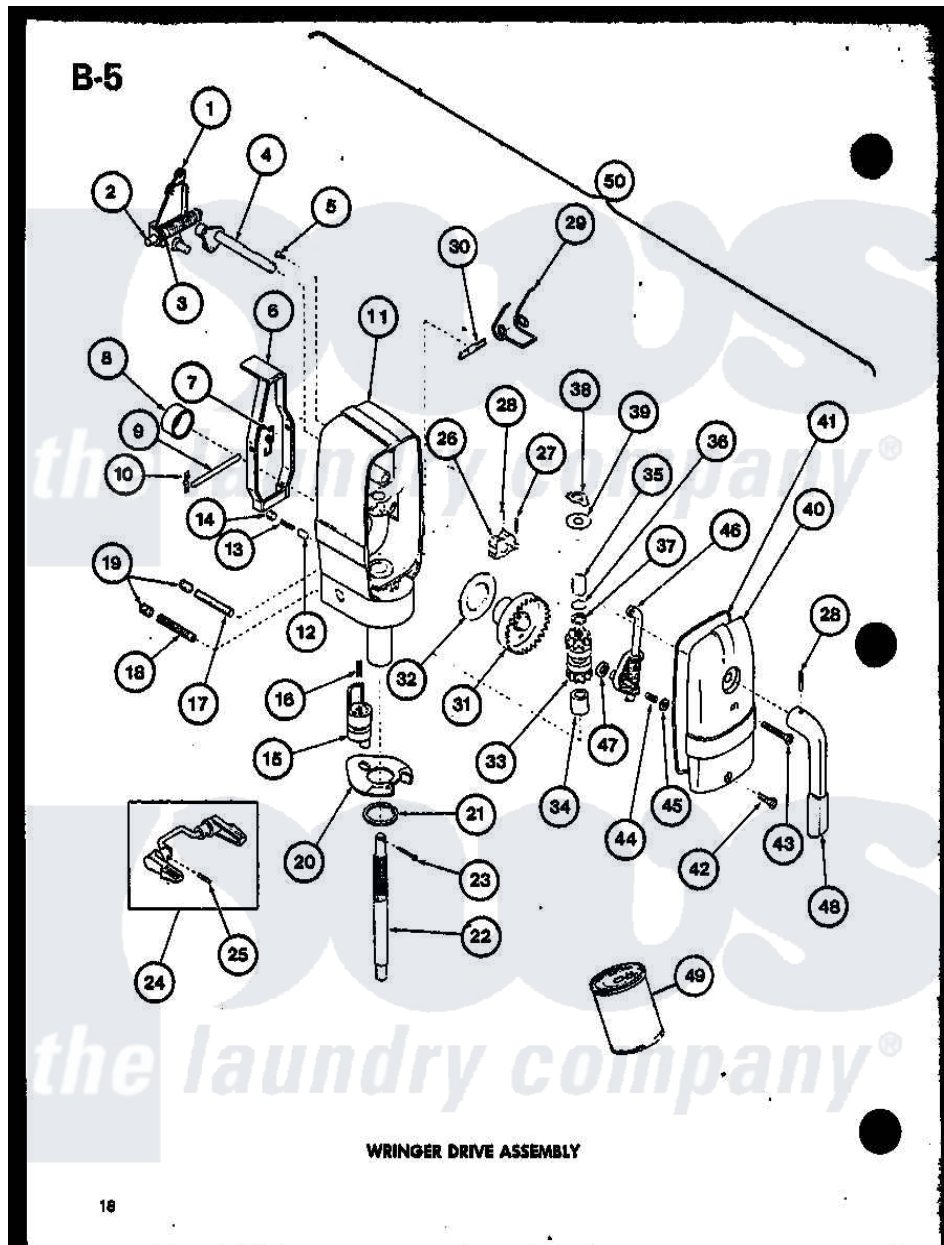

Amana TWA-200 (BOM: P7575301W) 09 - WRINGER DRIVE ASSY

Amana Residential Amana TWA-200 (BOM: P7575301W) Washer Parts Parts Diagram 09 - WRINGER DRIVE ASSY

Click on the part number to view part

Item	Original Part Number	Replaced By	Status	Part Description
1	R0605632		Not Available	TOGGLE ASSY
2	R0600076		Not Available	PIN
3	R0605633		Not Available	SPRING
4	R0605631	04247		Assembly Plate And Shaft
5	R0600074	03814		Screw, 10-24 X 1/2 Roun
6	R0605630		Not Available	RELEASE LEVER
7	R0605635		Not Available	TORSION SPRING
8	R0605634		Not Available	BEARING
9	R0600075		Not Available	RIVOT PIN
10	R0601537		Not Available	RETAINER CLIP
11	R0605645		Not Available	REVERSE HSG WHITE
12	R0605646		Not Available	INDENT LATCH
13	R0605642		Not Available	INDENT LATCH SPRING
14	R0600062	03632		Screw 3/8-16 x 1/2 Hex S
15	R0605639	05009		Assycamwringer Release
16	R0605638		Not Available	CAM SPRING