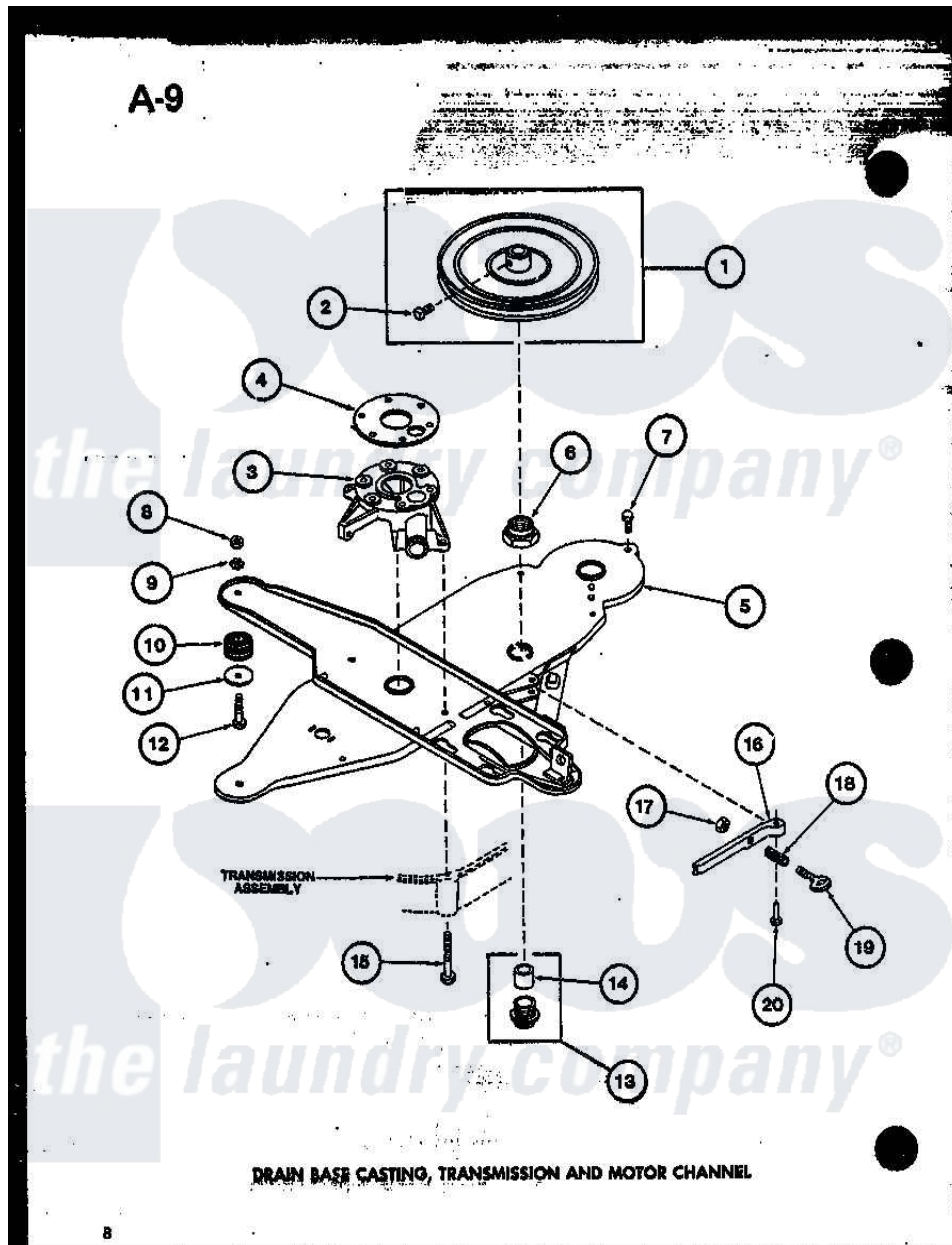

Amana TWA-202 (BOM: P7575302W) 01 - DRAIN BASE CASTING

Amana Residential Amana TWA-202 (BOM: P7575302W) Washer Parts Diagram 01 - DRAIN BASE CASTING
 Click on the part number to view part

Item	Original Part Number	Replaced By	Status	Part Description
1	R0609506		Not Available	PULLEY
2	R0600057		Not Available	SET SCREW
3	R0605589		Not Available	CASTING, DRAIN BASE
4	R0604514		Not Available	GASKET
5	R0603044		Not Available	TRANSMISSION & MOTOR CHANNEL
6	R0601024		Not Available	NUT
7	R0600058	02422		Screw, 1/4-20 X 1/2 HeX
8	R0601025	27001225		Nut, Jam Mid Lock 1/4-20
9	R0600520	02431		Lockwasher, 1/4 Ext Shk
10	R0606528		Not Available	GROMMET
11	R0600532		Not Available	PLUG
12	R0600023	20253		Screw, Cap-1/4-20 X 1"
13	R0610029	02611		Assembly Bearing And Channel
14	R0605585	01993		Bearing, 7/8odx5/8id
15	R0600059		Not Available	BOLT

16	R0605583	Not Available	ADJUSTING ARM
17	R0601026	Not Available	NUT
18	R0605584	Not Available	SPRING
19	R0600060	20161	Screw, 5/16-18 X 1-1/16
20	R0600061	Not Available	RIVET