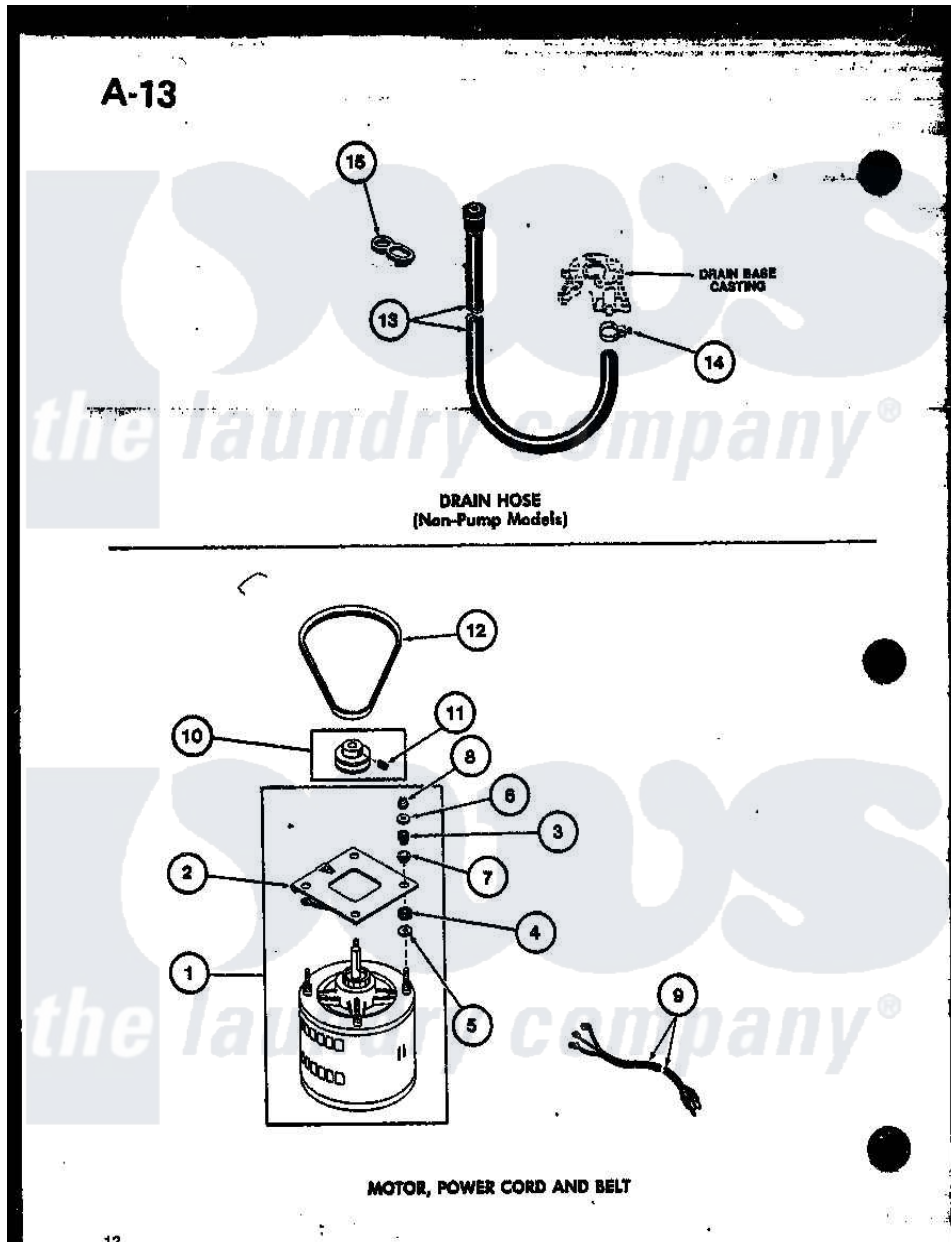

Amana TWA-202 (BOM: P7575302W) 02 - DRAIN HOSE (NON-PUMP MODELS)/MOTOR

Amana Residential Amana TWA-202 (BOM: P7575302W) Washer Parts Parts Diagram 02 - DRAIN HOSE (NON-PUMP MODELS)/MOTOR

Click on the part number to view part

Item	Original Part Number	Replaced By	Status	Part Description
1	R0607004		Not Available	MOTOR
2	R0605606		Not Available	MOTOR BASE
3	R0606509		Not Available	RUBBER MTG
4	R0606510		Not Available	RUBBER MTG
5	R0600510		Not Available	WASHER
6	R0600534		Not Available	WASHER
7	R0600535	01809		Washer
8	YR0601010	23604		Nut, Hex 10-32 Lock
9	R0605042		Not Available	POWER CORD
10	R0609507		Not Available	PULLEY
11	R0600062	03632		Screw 3/8-16 x 1/2 Hex S
12	R0606531		Not Available	BELT
13	R0606530		Not Available	HOSE
14	R0601529		Not Available	HOSE CLAMP
15	R0606529		Not Available	HOSE HANGER