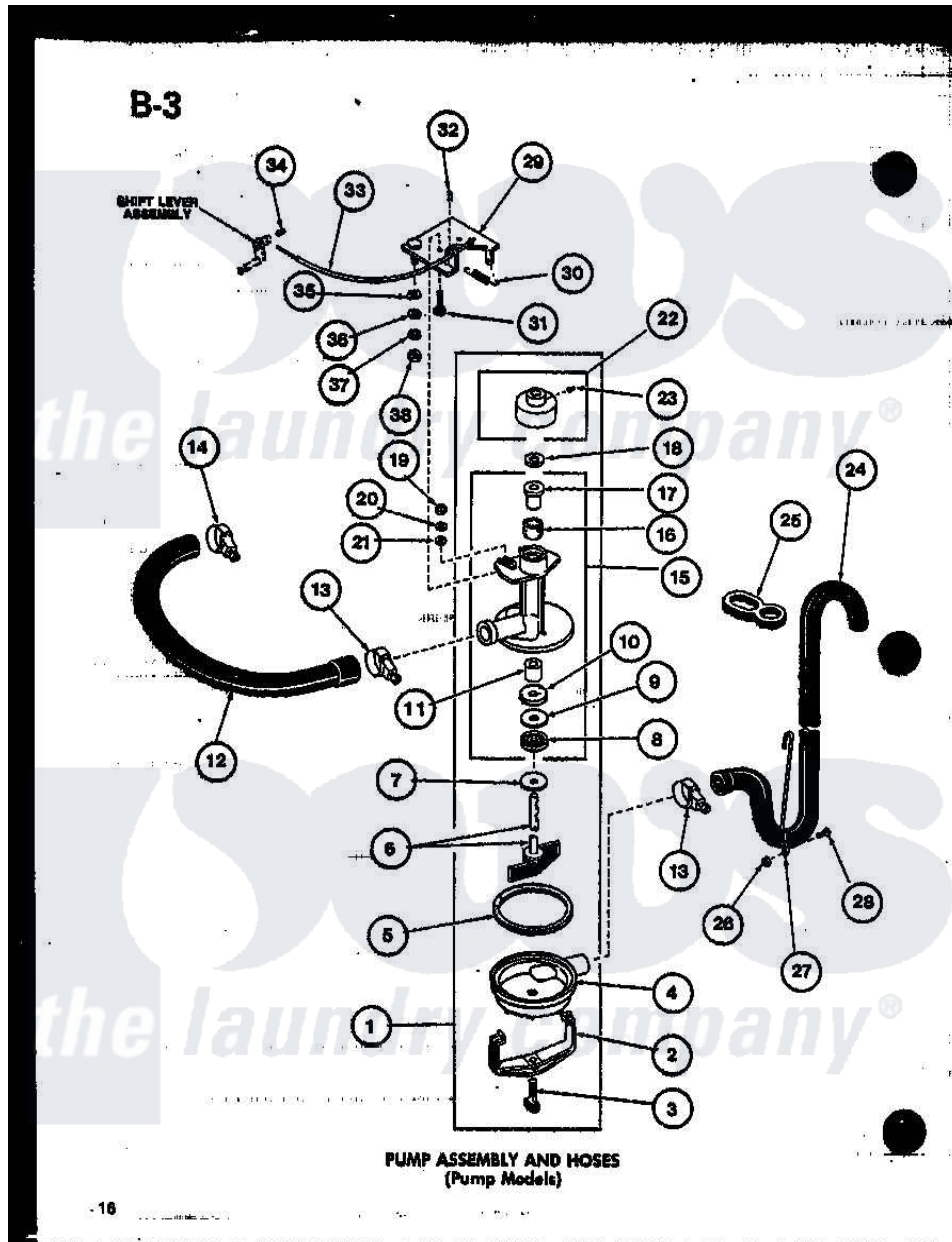

Amana TWA-202 (BOM: P7575302W) 03 - PUMP ASSY AND HOSES  
(PUMP MODELS)

Amana Residential Amana TWA-202 (BOM: P7575302W) Washer Parts Parts Diagram 03 - PUMP ASSY AND HOSES  
(PUMP MODELS)

[Click on the part number to view part](#)

Item	Original Part Number	Replaced By	Status	Part Description
1	R0610502		Not Available	ASSEMBLY, PUMP
2	R0601533	<a href="#">20066</a>		Clamp, Pump
3	R0600060	<a href="#">20161</a>		Screw, 5/16-18 X 1-1/16
4	R0605617		Not Available	PUMP COVER
5	R0604518		Not Available	GASKET
6	R0605619		Not Available	IMPELLER & SHAFT
7	R0600541		Not Available	THRUST WASHER
8	R0606534	<a href="#">20095</a>		Seal
9	R0600543		Not Available	WASHER
10	R0604519		Not Available	PACKING
11	R0605616	<a href="#">20071</a>		Bearing
12	R0606533		Not Available	HOSE
13	R0601529		Not Available	HOSE CLAMP
14	R0601530		Not Available	HOSE CLAMP
15	R0605618		Not Available	PUMP BODY