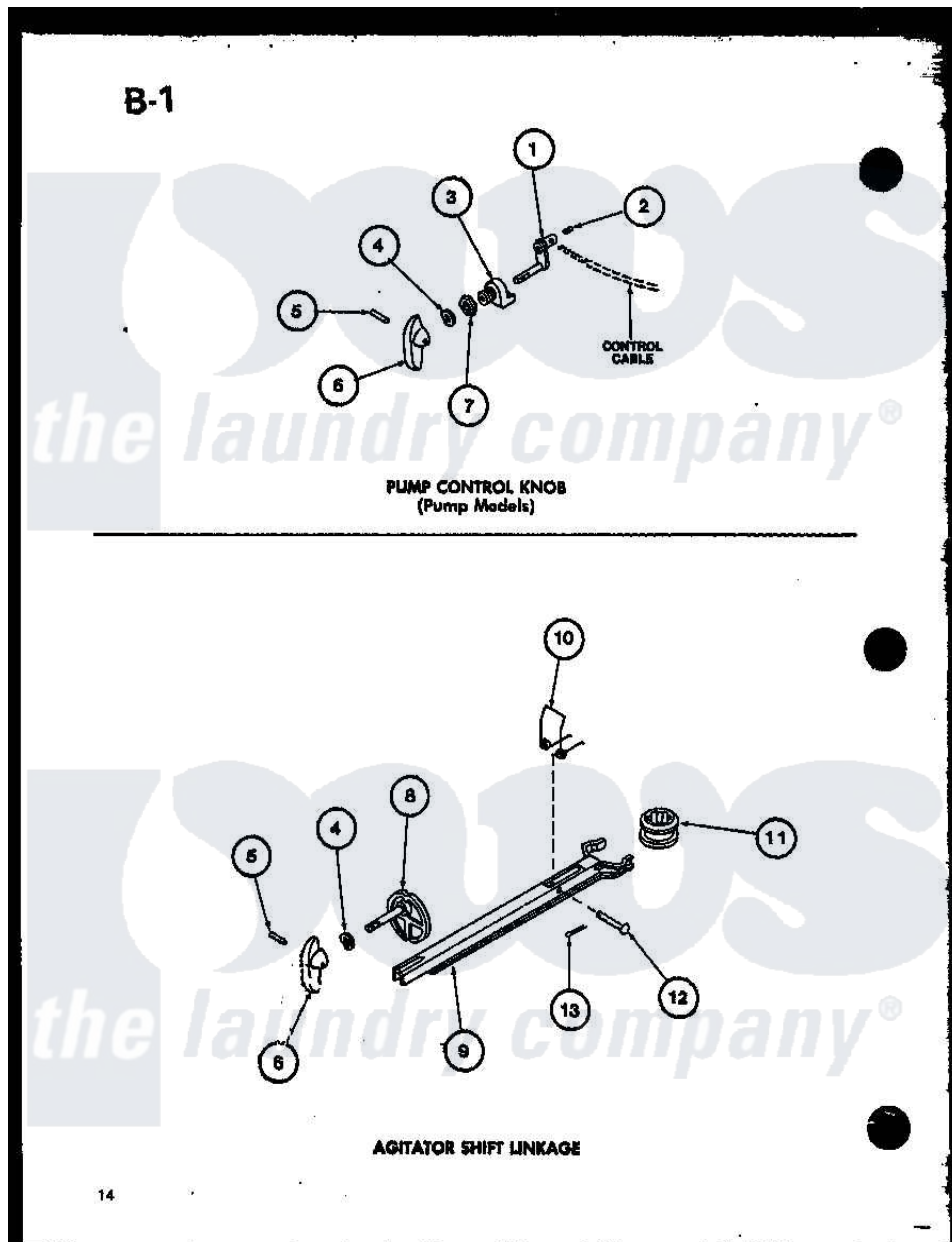

Amana TWA-202 (BOM: P7575302W) 04 - PUMP CTRL KNOB /AGITATOR SHIFT LINKAGE

Amana Residential Amana TWA-202 (BOM: P7575302W) Washer Parts Parts Diagram 04 - PUMP CTRL KNOB /AGITATOR SHIFT LINKAGE
 Click on the part number to view part

Item	Original Part Number	Replaced By	Status	Part Description
1	R0605607		Not Available	PUMP CONTROL LEVER
2	R0600063		Not Available	SET SCREW
3	R0605608	04324		Bearing
4	R0600536		Not Available	SPRING WASHER
5	R0600066		Not Available	PIN
6	R0603535		Not Available	KNOB BLACK
7	R0601028		Not Available	NUT
8	R0605612		Not Available	CAM
9	R0605611		Not Available	SHIFT FORK
10	R0605609		Not Available	SPRING
11	R0605610		Not Available	SPLINE
12	R0600065		Not Available	PIVOT PIN
13	R0600064	20248		Pin, Cotter