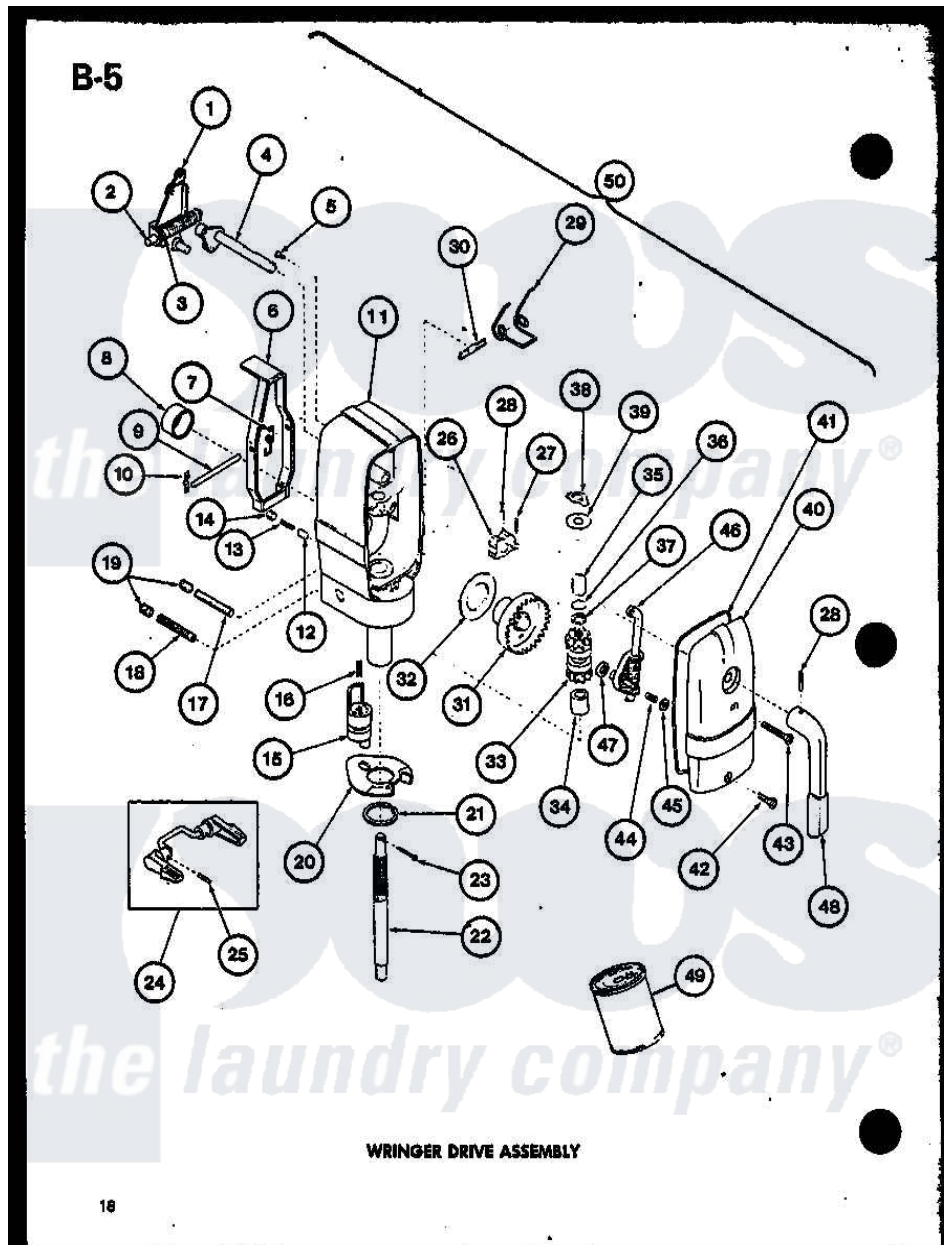

Amana TWA-202 (BOM: P7575302W) 09 - WRINGER DRIVE ASSY

Amana Residential Amana TWA-202 (BOM: P7575302W) Washer Parts Parts Diagram 09 - WRINGER DRIVE ASSY

Click on the part number to view part

Item	Original Part Number	Replaced By	Status	Part Description
1	R0605632		Not Available	TOGGLE ASSY
2	R0600076		Not Available	PIN
3	R0605633		Not Available	SPRING
4	R0605631	<a href="#">04247</a>		Assembly Plate And Shaft
5	R0600074	<a href="#">03814</a>		Screw, 10-24 X 1/2 Round
6	R0605630		Not Available	RELEASE LEVER
7	R0605635		Not Available	TORSION SPRING
8	R0605634		Not Available	BEARING
9	R0600075		Not Available	RIVOT PIN
10	R0601537		Not Available	RETAINER CLIP
11	R0605645		Not Available	REVERSE HSG WHITE
12	R0605646		Not Available	INDENT LATCH
13	R0605642		Not Available	INDENT LATCH SPRING
14	R0600062	<a href="#">03632</a>		Screw 3/8-16 x 1/2 Hex S
15	R0605639	<a href="#">05009</a>		Assycamwringer Release
16	R0605638		Not Available	CAM SPRING