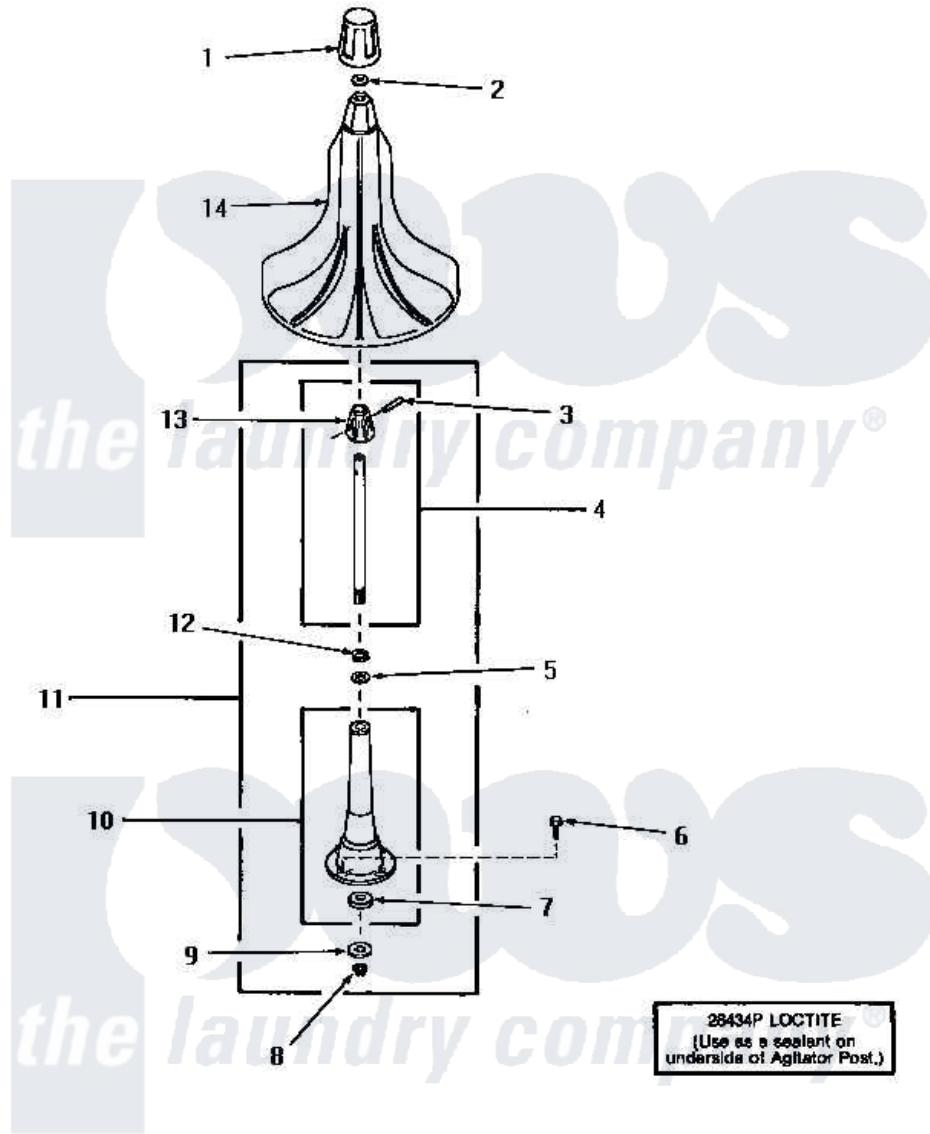

# Amana UE8031 01 - AGITATOR & POST

## AGITATOR AND POST

Amana [Residential Amana UE8031 Washer Parts](#) Parts Diagram 01 - AGITATOR & POST  
 Click on the part number to view part

Item	Original Part Number	Replaced By	Status	Part Description
1	27138		Not Available	ASSY,AGITATOR CAP
2	<a href="#">27189</a>			Washer, Agitator Cap
3	<a href="#">20243</a>			Pin, Taper
4	<a href="#">28091</a>			Assembly, Agitator Shaft and dr
5	<a href="#">04704</a>			Washer, .630idx1.125odx
6	27202	<a href="#">W10116787</a>		Screw
7	10429		Not Available	WASHER,THRUST
8	<a href="#">27197</a>			Ring, Retaining
9	<a href="#">27164</a>			Washer, Spline
10	28933		Not Available	AGITATOR POST
11	28934		Not Available	AGITATOR POST ASSEMBLY
12	20057	<a href="#">222T017P01</a>		Washer FIB 21/32 ID X 1156 OD X 1/8
13	27174		Not Available	DRIVE BLOCK
14	27120		Not Available	ASSY,AGITATOR
NI	28434P		Not Available	LOCTITE