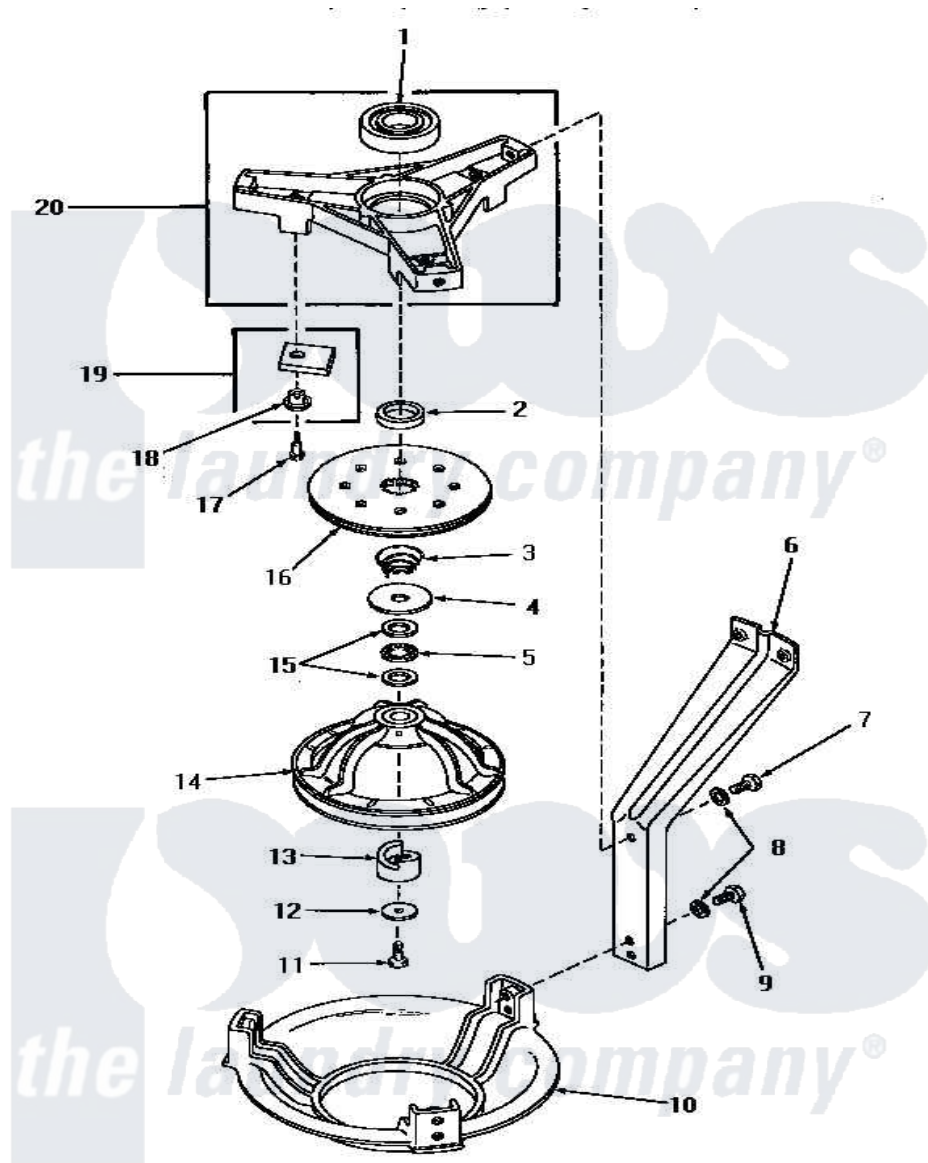

# Amana UE8031 02 - BRG HSG/BRAKE/PULLEY & PIVOT DOME

## BEARING HOUSING, BRAKE, PULLEY AND PIVOT DOME

Amana Residential Amana UE8031 Washer Parts Diagram 02 - BRG HSG/BRAKE/PULLEY & PIVOT DOME  
 Click on the part number to view part

Item	Original Part Number	Replaced By	Status	Part Description
1	28944	<a href="#">40004001</a>		Bearing, Main
2	<a href="#">27176</a>			Spacer
3	27014	<a href="#">33435</a>		Spring, Conical
4	27015	<a href="#">40063201</a>		Washer, Flat
5	27025		Not Available	BEARING,NEEDLE THRUST
6	<a href="#">27090</a>			Leg, Support
7	30016	<a href="#">40128701</a>		Screw, 5/16-18 X .50
8	<a href="#">04366</a>			Lockwasher, 5/16intshkp
9	30016	<a href="#">40128701</a>		Screw, 5/16-18 X .50
10	27124		Not Available	DOME,PIVOT
11	27220	<a href="#">40063401</a>		Screw, 1/4-20 x 5/8 Hex
12	26509	<a href="#">40041501</a>		Washer
13	<a href="#">27018</a>			Helix
14	27111	<a href="#">34232P</a>		Kit-Pulley
15	27024		Not Available	NO LONGER AVAILABLE
16	26556	<a href="#">R9900474</a>		Brake Assembly

17	<a href="#">26547</a>		Screw, 10-24 Shoulder
18	<a href="#">29993</a>		Sleeve, Anti-Rotation
19	248P3	Not Available	KIT,O RING
20	28913	<a href="#">35746</a>	AssembLy, Bearing Housing-L