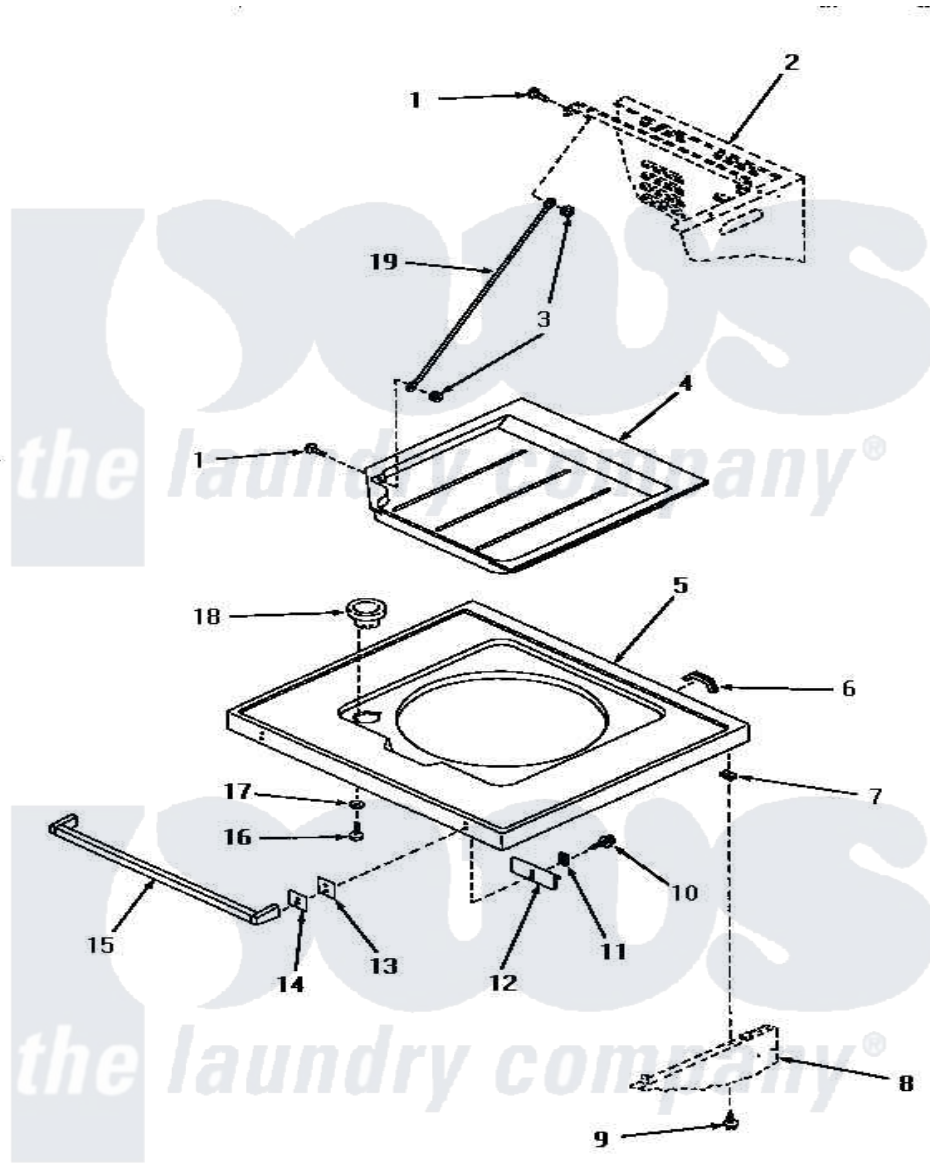

Amana UE8031 03 - CABINET TOP & LID

CABINET TOP AND LID

Amana [Residential Amana UE8031 Washer Parts](#) Parts Diagram 03 - CABINET TOP & LID

[Click on the part number to view part](#)

Item	Original Part Number	Replaced By	Status	Part Description
1	30268			Screw 10-32X1/2 Nylon
2	Y00000000		Not Available	SEE NOTE WASHER OUTER CABINET
3	23604			Nut, Hex 10-32 Lock
4	29959			Lid, S/T Top
5	30137L		Not Available	CABINET TOP, ALMOND
"	30137W		Not Available	CABINET TOP, WHITE
6	30182		Not Available	GASKET,RUBBER FLEX-U-S
7	20249	36020		Nut-10-24
8	Y00000000		Not Available	SEE NOTE WASHER INNER CABINET
9	23008			Screw, 10-24 X 3/4 Sems
10	30300		Not Available	HEX HEAD SCREW
11	30326			Plate, Screw
12	30327			Plate, Handle-Rear
13	30329			Pad, Handle
14	30328			Plate, Handle-Front

15	30297		Handle Swd
16	29759	Not Available	SCREW
17	21033	597T023P01	Receptacle Fuse
18	29758	Not Available	DISPENSER,BLEACH
19	30267	Not Available	NO LONGER AVAILABLE