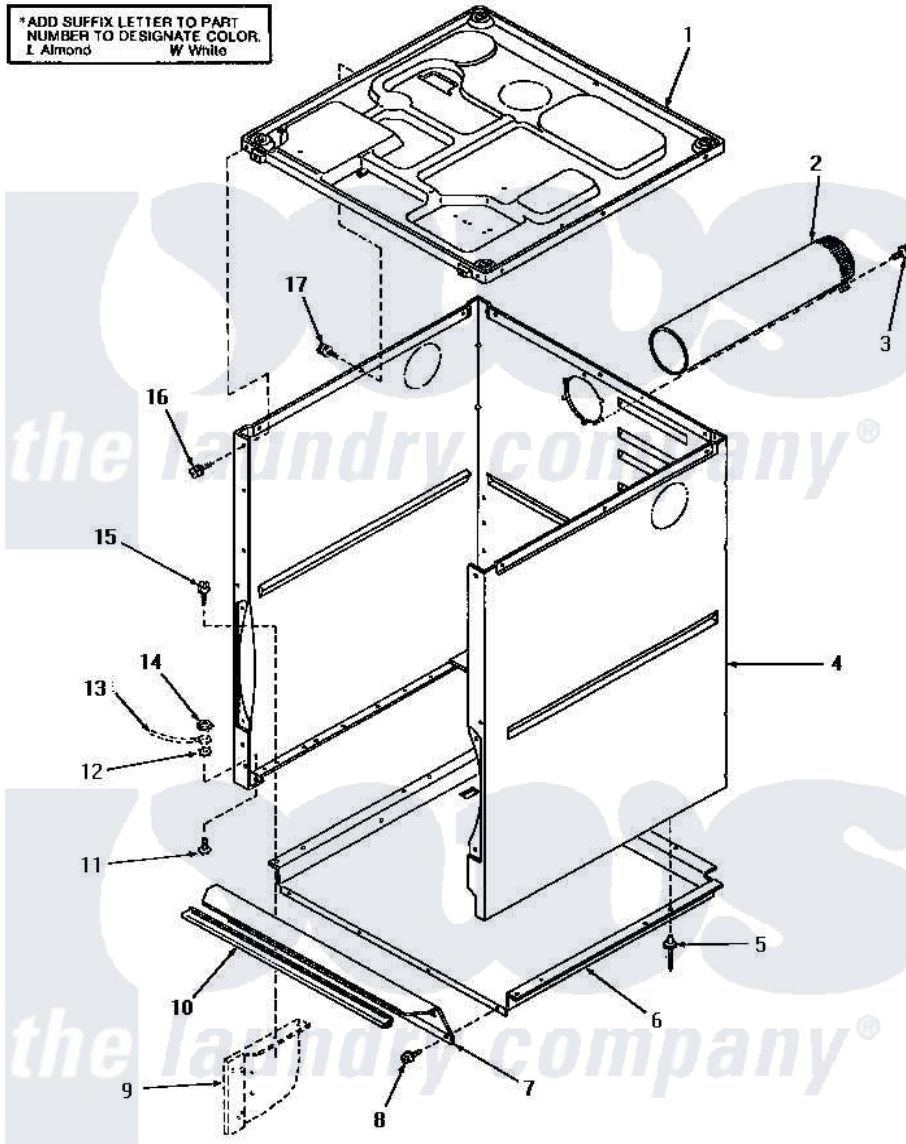

Amana UE8031 04 - CABINET, EXHAUST DUCT & TOP (BASE)

CABINET, EXHAUST DUCT AND TOP (BASE)

Amana [Residential Amana UE8031 Washer Parts](#) Parts Diagram 04 - CABINET, EXHAUST DUCT & TOP (BASE)
 Click on the part number to view part

Item	Original Part Number	Replaced By	Status	Part Description
1	58530		Not Available	ASSY,BASE-COMLETE
2	56118		Not Available	ASSY, EXHAUST DUCT
3	25724		Not Available	HEX HEAD SCREW
4	58524L		Not Available	CABINET, ALMOND
"	58524W		Not Available	CABINET, WHITE
5	56565		Not Available	RIVET,POP
6	58537		Not Available	VAPOR BARRIER
7	58548		Not Available	PLATE,CONTROL TOP
8	23962	W10116760		Screw
9	Y00000000		Not Available	SEE NOTE WASHER OUTER CABINET
10	30215		Not Available	GASKET
11	20267			Screw, 10-24 X 3/8 Round
12	03815			Lockwasher, No.10 Ext Shk
13	Y00000000		Not Available	SEE NOTE GROUND WIRE, GREEN
14	23951	M0282009		Nut

15	70135	27001200	Screw
16	25723	27001200	Screw
17	51784		Not Available
			SCREW, 10B-16 X 1/2 HEX