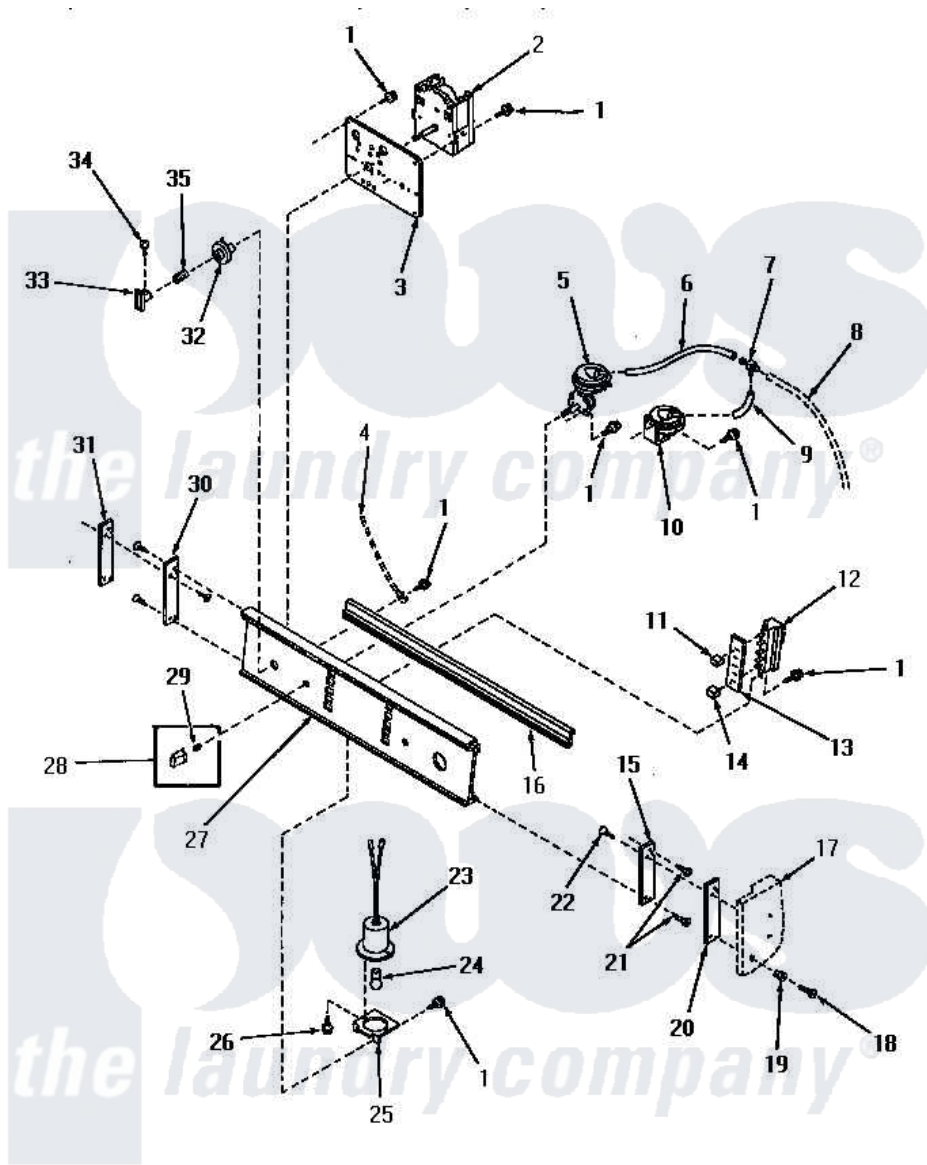

Amana UE8031 05 - CONTROL PANEL & CONTROLS (WASHER)

**CONTROL PANEL AND CONTROLS
(Washer Components)**

Amana [Residential Amana UE8031 Washer Parts](#) Parts Diagram 05 - CONTROL PANEL & CONTROLS (WASHER)
Click on the part number to view part

Item	Original Part Number	Replaced By	Status	Part Description
1	23962	W10116760		Screw
2	30125		Not Available	TIMER,3 CYCLE-60HZ 115
3	29808		Not Available	PLATE,SWITCH MOUNT
4	Y00000000		Not Available	SEE NOTE GROUND WIRE, GREEN
5	30150			Switch, Pressure-Variab
6	29880		Not Available	TUBING,PLASTIC-11 INCH
7	30138	Y304244		Motor Pulley With Set Screw
8	Y00000000		Not Available	SEE NOTE PRESSURE HOSE
9	29869		Not Available	TUBING,PLASTIC-3 INCH
10	30149			Switch, Pressure-Single
11	29910		Not Available	BUTTON,CONTROL-DARK BR
12	30107			Switch, 5 Position
13	30039		Not Available	COVER, SWITCH
14	28778			Button, Control-Beige

15	29857		Not Available	CAP,END-R.H.
16	29855		Not Available	GASKET,SHIELD
17	Y00000000		Not Available	SEE NOTE WASHER OUTER CABINET
18	29896		Not Available	PHILLIPS HEAD SCREW
19	29890		Not Available	COLLAR
20	30292		Not Available	GASKET,END CAP & ADHES
21	52864	500226		Screw, 8b-16 x 5/8 Tap
22	30302	3030-2		30 x 30 x 2 Cladlite AC Pad
23	30148		Not Available	HOSE,PUMP TO DRAIN
24	Y54608	31001575		Bulb, Cylinder Light
25	29809		Not Available	BRACKET,LIGHT
26	22145		Not Available	SCREW,6Z-20X 3/8 SS RD
27	30170		Not Available	ASSY,CONTROL PANEL-COM
28	28124		Not Available	ASSY,KNOB-SWITCH
29	10519		Not Available	RETAINER
30	29858		Not Available	NO LONGER AVAILABLE
31	29856		Not Available	GASKET,END CAP & ADHES
32	28287		Not Available	TIMER KNOB INDICATOR
33	29912			Assembly, Knob-Timer
34	26318			Screw, 8-32 X 1/4 Set S
35	26319			Spring