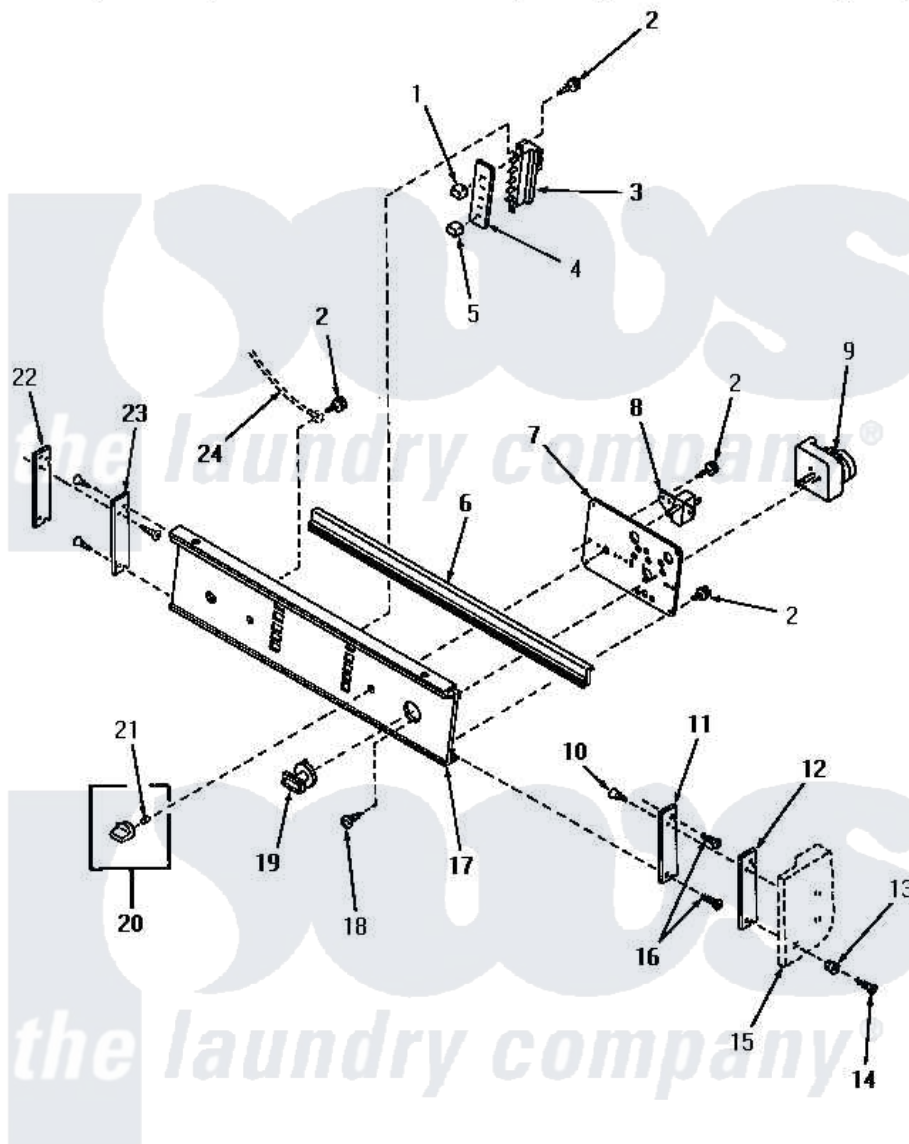

Amana UE8031 06 - CONTROL PANEL (DRYER)

CONTROL PANEL (DRYER)

Amana [Residential Amana UE8031 Washer Parts](#) Parts Diagram 06 - CONTROL PANEL (DRYER)

[Click on the part number to view part](#)

Item	Original Part Number	Replaced By	Status	Part Description
1	29910		Not Available	BUTTON,CONTROL-DARK BR
2	23962	W10116760		Screw
3	30108			Switch, 5 Position
4	30039		Not Available	COVER, SWITCH
5	28778			Button, Control-Beige
6	29855		Not Available	GASKET,SHIELD
7	29808		Not Available	PLATE,SWITCH MOUNT
8	53516		Not Available	BUZZER
9	56260		Not Available	TIMER
10	30302	3030-2		30 x 30 x 2 Cladlite AC Pad
11	29857		Not Available	CAP,END-R.H.
12	30292		Not Available	GASKET,END CAP & ADHES
13	29890		Not Available	COLLAR
14	29896		Not Available	PHILLIPS HEAD SCREW
15	Y00000000		Not Available	SEE NOTE WASHER OUTER CABINET

16	52864	500226		Screw, 8b-16 x 5/8 Tap
17	30170		Not Available	ASSY,CONTROL PANEL-COM
18	70212			Screw, 8-32 X 5/32 RD H
19	58772		Not Available	ASSY,KNOB-TIMER
20	28124		Not Available	ASSY,KNOB-SWITCH
21	10519		Not Available	RETAINER
22	29856		Not Available	GASKET,END CAP & ADHES
23	29858		Not Available	NO LONGER AVAILABLE
24	Y00000000		Not Available	SEE NOTE GROUND WIRE, GREEN