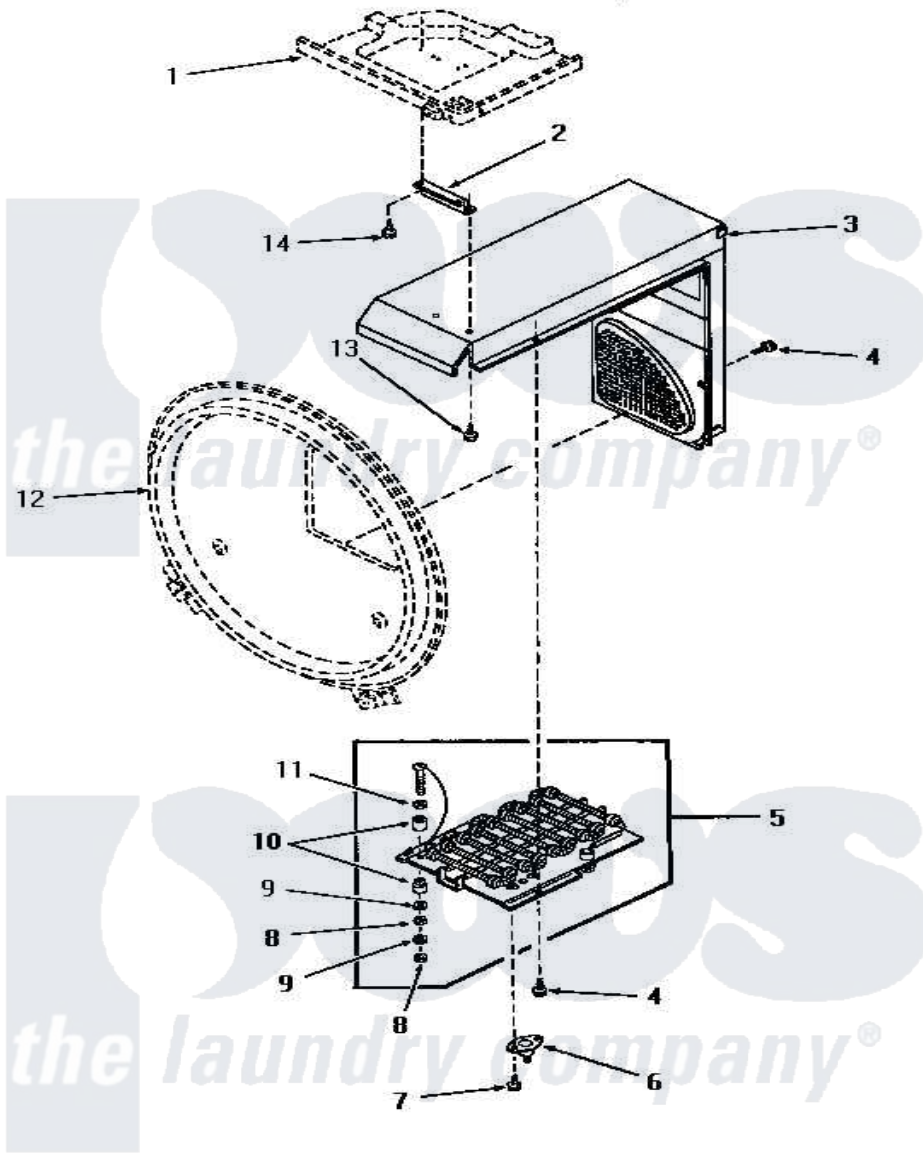

Amana UE8031 07 - DRYER HEATER BOX

HEATER BOX

Amana [Residential Amana UE8031 Washer Parts](#) Parts Diagram 07 - DRYER HEATER BOX
 Click on the part number to view part

Item	Original Part Number	Replaced By	Status	Part Description
"	NOTE:		Not Available	2. SIPHON BREAK KIT MUST BE INSTALLED IN DRAIN HOSE IF THE DRAIN RECEPTACLE IS LOWER THAN THE DRAIN ELBOW AT THE REAR OF THE UNIT.
1	Y00000000		Not Available	SEE NOTE TOP, BASE
2	58765		Not Available	BRACKET,Z
3	58762			Assembly, Heater Duct And Cov
4	56264	27001200		Screw
5	58738			Assembly, Heater Element And
6	56082			Thermostat, Limit
7	23222	3177991		Screw
8	56563		Not Available	HEX NUT No.10-32 NICKEL
9	56552		Not Available	LOCKWASHER
10	57408			Insulator
11	20176			Washer, .2656 ID x 9/16 OD