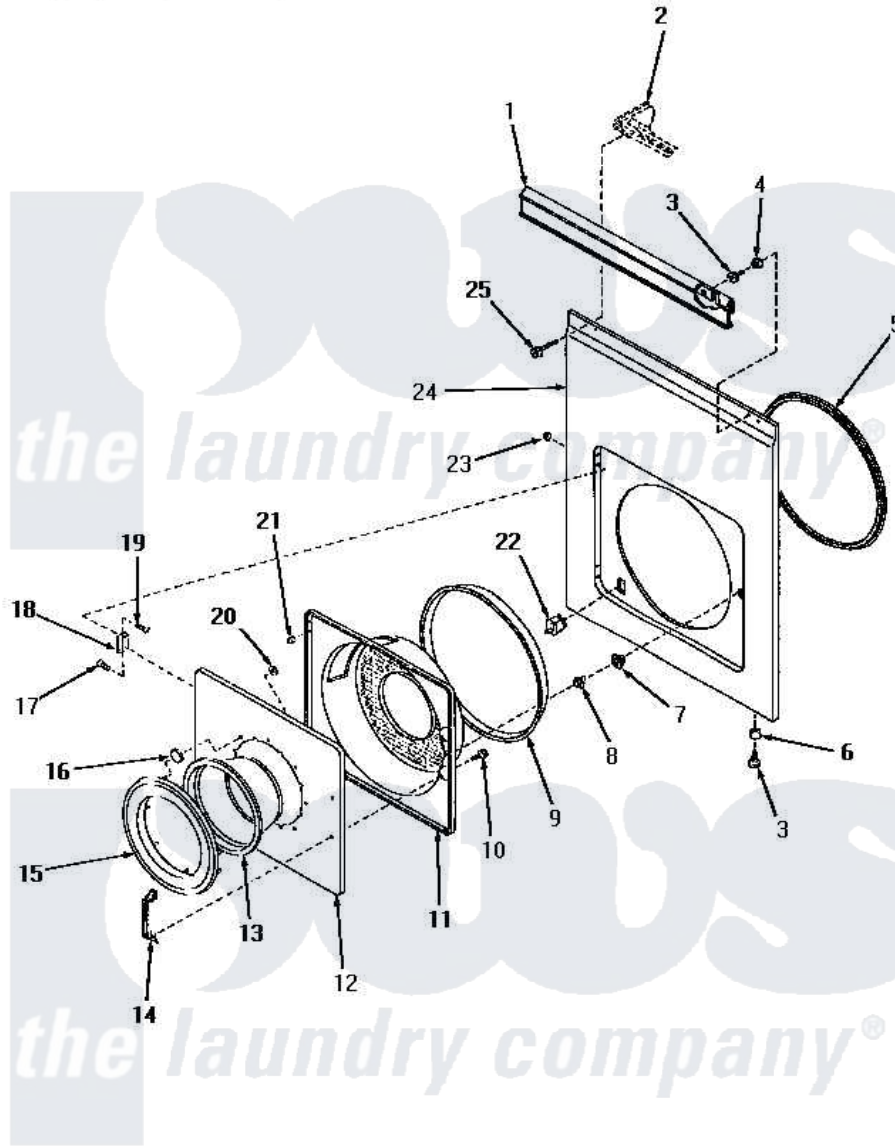

# Amana UE8031 08 - DRYER LOADING DOOR, FRONT PANEL & SEALS

## LOADING DOOR, FRONT PANEL AND SEALS

Amana [Residential Amana UE8031 Washer Parts](#) Parts Diagram 08 - DRYER LOADING DOOR, FRONT PANEL & SEALS

[Click on the part number to view part](#)

Item	Original Part Number	Replaced By	Status	Part Description
"	NOTE:		Not Available	USE SHIM WASHER AS REQUIRED TO OBTAIN A MINIMUM OF .005 INCH TO A MAXIMUM OF .015 INCH CLEARANCE BETWEEN COUPLING AND FLANGED BEARING.
1	58781		Not Available	ASSY, TOP NAMEPLATE-SPE
2	Y00000000		Not Available	SEE NOTE TOP, BASE
3	56086	<a href="#">Y014874</a>		Screw, Idler Arm And Sleeve
4	58810		Not Available	SPACER
5	56091	<a href="#">Y61380</a>		Seal, Front Panel
6	56079	<a href="#">505187</a>		Locator, Panel
7	54660	<a href="#">LA-1003</a>		Door Catch Kit
8	54661	<a href="#">LA-1003</a>		Door Catch Kit
9	56163	<a href="#">61379P</a>		Door Seal
10	52150	<a href="#">489464</a>		Screw

11	58499		Not Available	INNER DOOR PANEL
12	57737W		Not Available	OUTER DOOR PANEL, WHITE
"	57737L		Not Available	OUTER DOOR PANEL, ALMOND
13	57735		Not Available	WINDOW
14	58809	<a href="#">61925</a>		Pull Door Commercial Black
15	58796		Not Available	TRIM,DOOR
16	<a href="#">23225</a>			Washer, 7/32idx1.00odx1
17	52864	<a href="#">500226</a>		Screw, 8b-16 x 5/8 Tap
18	<a href="#">56045</a>			Hinge
19	<a href="#">22649</a>			Screw, 8-32 X 13/32 Fl
20	58030		Not Available	NUT,PUSH
21	<a href="#">23407</a>			Nut, Speed-8A Tinn C15
22	56052	<a href="#">W10169313</a>		Switch-Dor
23	51236	<a href="#">488130</a>		Nut
24	58811W		Not Available	FRONT PANEL, WHITE
"	58811L		Not Available	FRONT PANEL, ALMOND
25	58637	<a href="#">27001200</a>		Screw