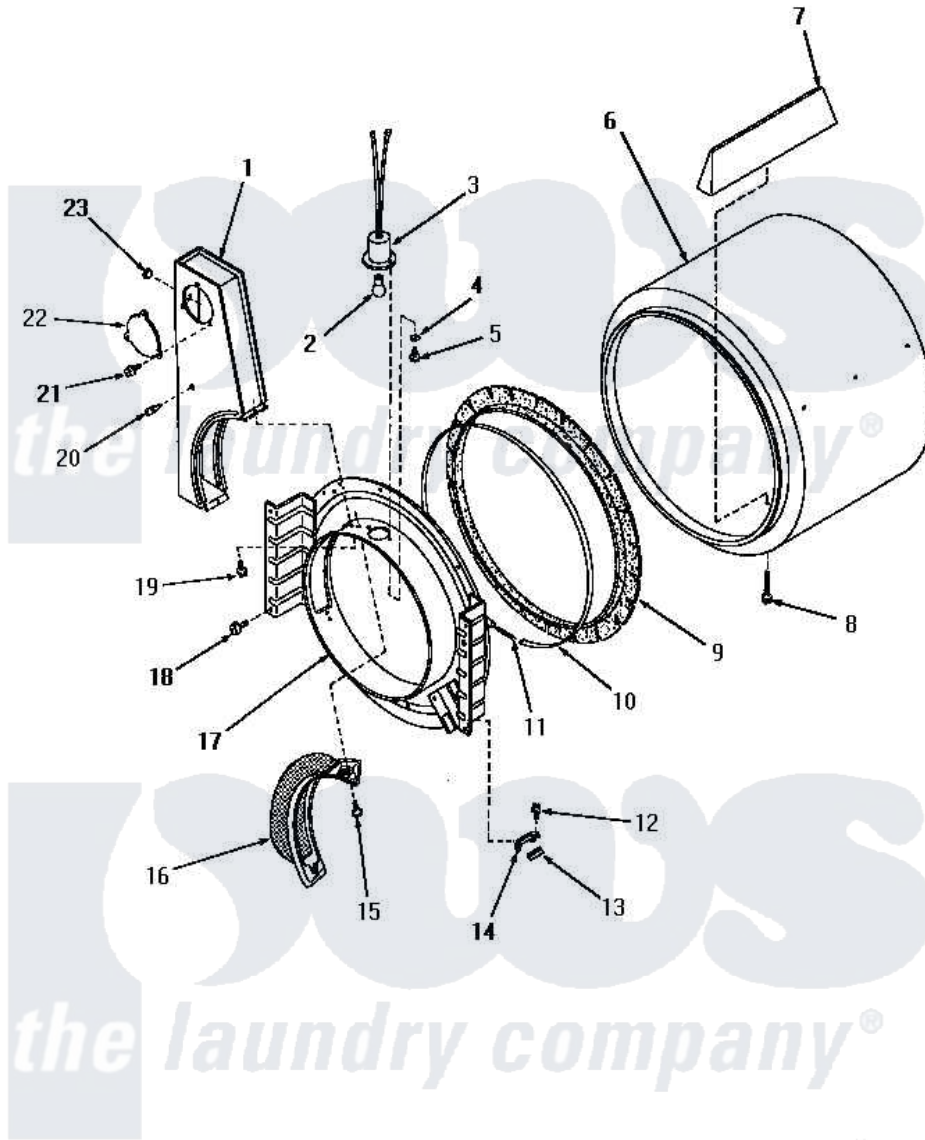

Amana UE8031 09 - FR BLKHD, AIR DUCT, FELT SEAL & CYLINDER

FRONT BULKHEAD, AIR DUCT, FELT SEAL AND CYLINDER

Amana [Residential Amana UE8031 Washer Parts](#) Parts Diagram 09 - FR BLKHD, AIR DUCT, FELT SEAL & CYLINDER

[Click on the part number to view part](#)

Item	Original Part Number	Replaced By	Status	Part Description
1	58751		Not Available	AIR DUCT
2	Y54608	31001575		Bulb, Cylinder Light
3	56148		Not Available	ASSY, CYLINDER LIGHT
4	51345		Not Available	LOCKWASHER
5	22145		Not Available	SCREW,6Z-20X 3/8 SS RD
6	56175		Not Available	ASSY,CYLINDER PACK
7	56013		Not Available	BAFFLE,CYLINDER-SHORT-
8	56131		Not Available	SCREW,10BT X 1 TAPPING
9	56088			Assembly, Seal
10	Y56090		Not Available	SEAL STRAP
11	52310			Spring
12	23222	3177991		Screw
13	56058	510189		Pad Felt
14	57005	61448		Glide, Cylinder-Rulon F
15	25232		Not Available	SCREW,8AB-18X7/8 OVAL
16	57025	61376P		Filter, Lint-White W/Inst.

17	58517		Not Available	BULKHEAD, FRONT
18	25723	27001200		Screw
19	25724		Not Available	HEX HEAD SCREW
20	56938		Not Available	BUMPER
21	23962	W10116760		Screw
22	58494		Not Available	COVER,ACCESS-AIR DUCT
23	58569		Not Available	BUTTON,PLUG