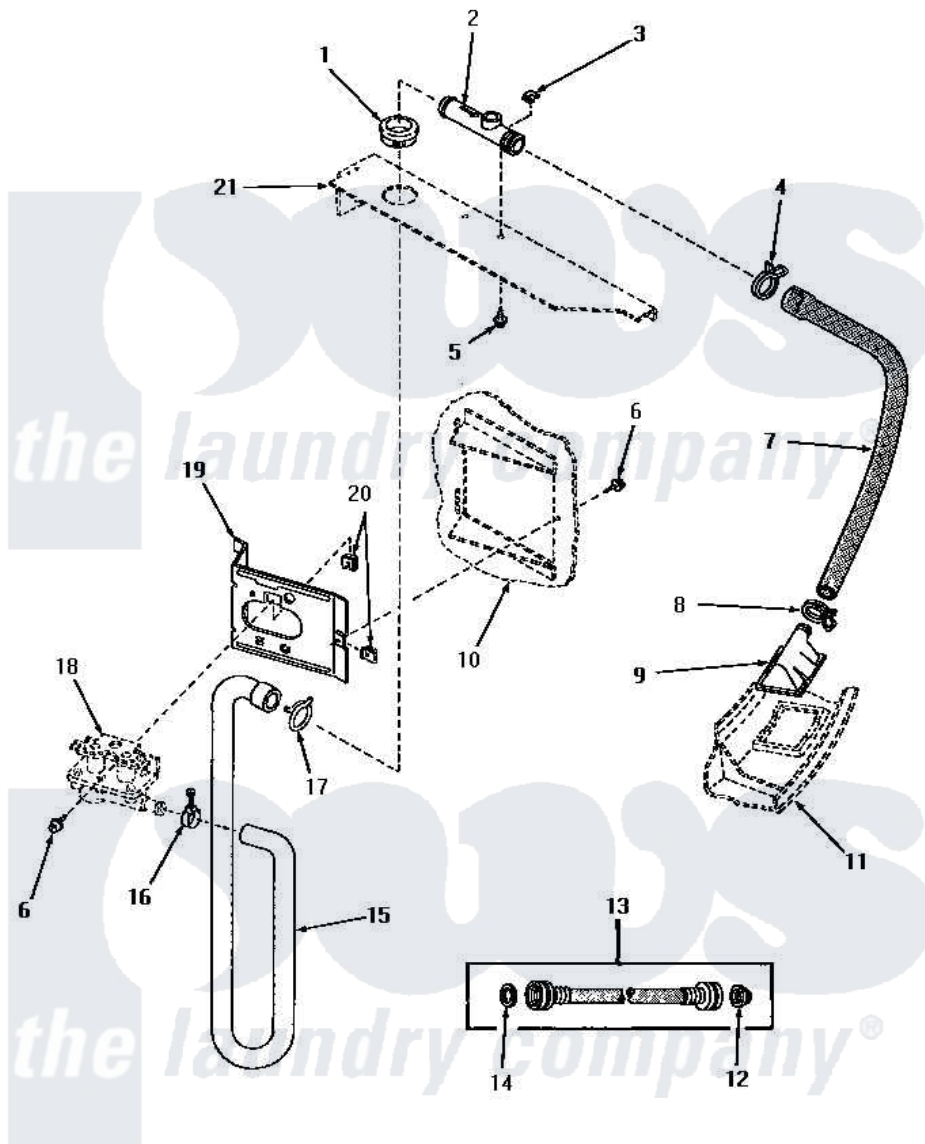

Amana UE8031 10 - INLET/FILL HOSE/BACK FL PREVENTER & BRKT

**INLET HOSE, FILLER HOSE, BACK FLOW PREVENTER
AND MIXING VALVE MOUNTING BRACKET**

Amana [Residential Amana UE8031 Washer Parts](#) Parts Diagram 10 - INLET/FILL HOSE/BACK FL PREVENTER & BRKT

[Click on the part number to view part](#)

Item	Original Part Number	Replaced By	Status	Part Description
1	30086	Y0042659		Snap Bushing
2	27118	34280		Assembly, Backflow Prevento
3	29716		Not Available	SPEED NUT
4	29176	285655		Clamp, Hose
5	23962	W10116760		Screw
6	56392		Not Available	SCREW,8-18 X 3/8 TAPPI
7	29182		Not Available	HOSE,WATER INLET
8	29210			Hose Clamp
9	29154			Head, Water Inlet
10	Y00000000		Not Available	SEE NOTE WASHER OUTER CABINET
11	Y00000000		Not Available	SEE NOTE OUTER TUB COVER
12	28605	22002960		Strainer, Washer Inlet
13	28330	202860		Inlet Hose Assembly
14	20290	Y013783		Washer, Inlet Hose

15	29713		Hose, Mixing Valve To B
16	27643	596669	Clamp, Manifold
17	20210		Not Available NO LONGER AVAILABLE
18	Y00000000		Not Available SEE NOTE MIXING VALVE ASSEMBLY
19	27126	39407	Bracket, Valve
20	54038		NUT, Speed U-Type
21	Y00000000		Not Available SEE NOTE SUPPORT BRACKET