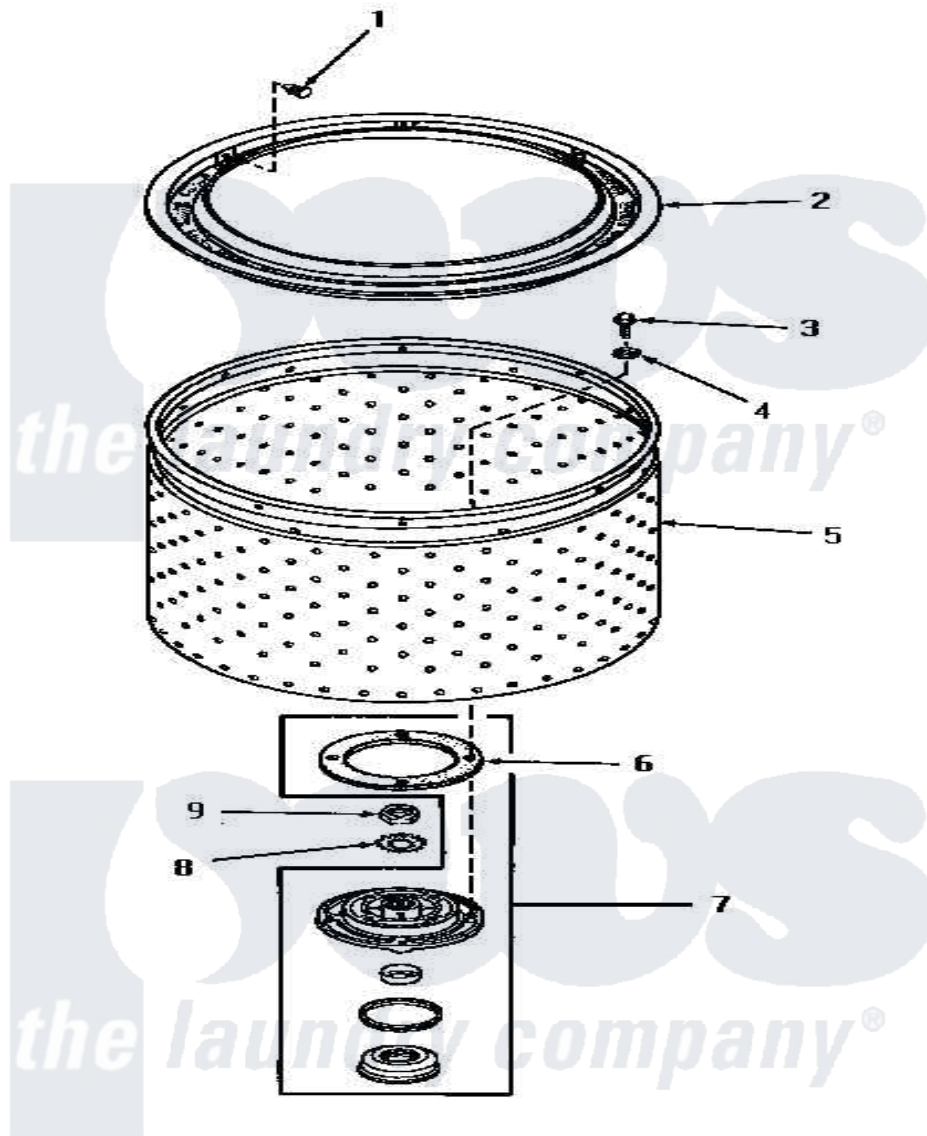

Amana UE8031 11 - LINT FILTER, WASHTUB & HUB

LINT FILTER, WASHTUB AND HUB

Amana Residential Amana UE8031 Washer Parts Parts Diagram 11 - LINT FILTER, WASHTUB & HUB

Click on the part number to view part

Item	Original Part Number	Replaced By	Status	Part Description
1	27173	29474		Fastener, Lint Filter
2	27123	33521		Filter Lint/Clothes Guard
3	27202	W10116787		Screw
4	28094			Gasket
5	28138		Not Available	WASHTUB, STAINLESS STEEL
6	27125	39122		Gasket, Washtub
7	356P3			Kit, Seal-Washer
8	27163			Lockwasher
9	Y29220	40016301		Nut, Lock