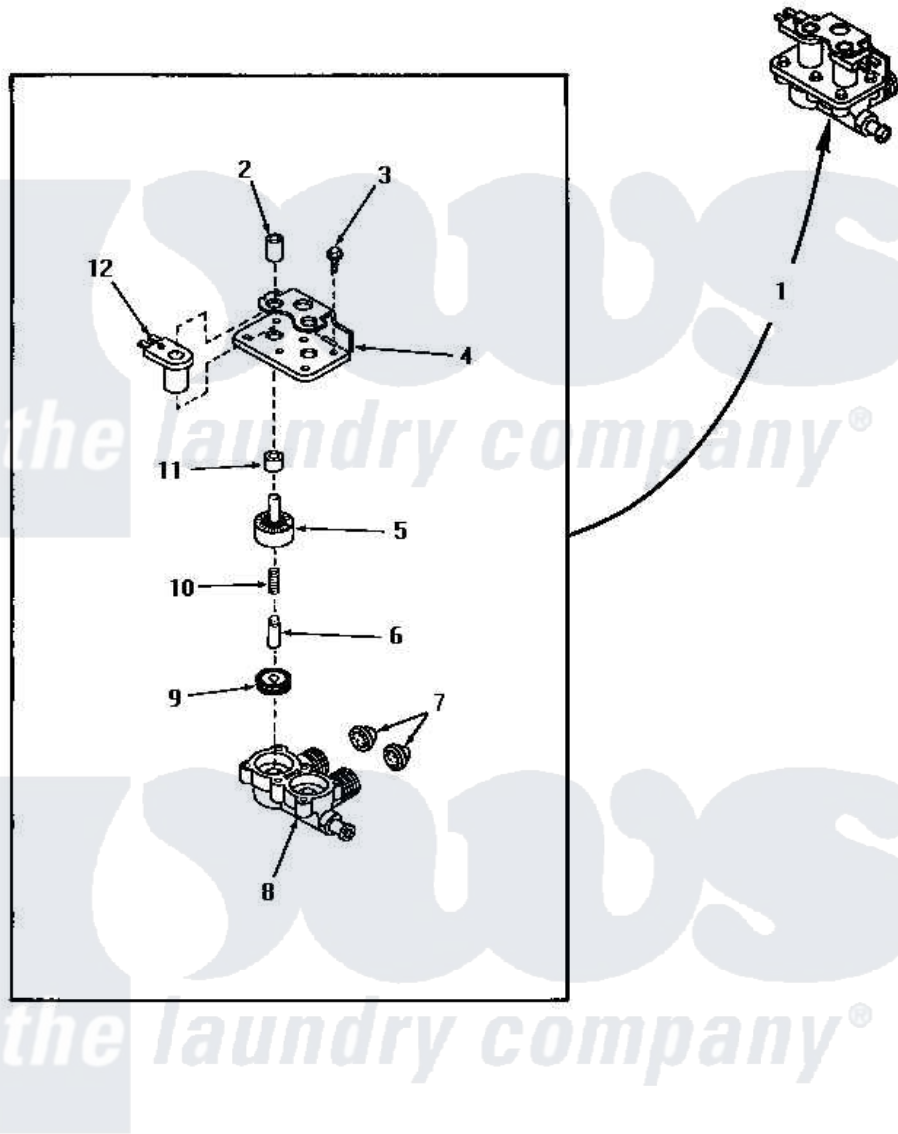

Amana UE8031 12 - MIXING VALVE ASSY

MIXING VALVE ASSEMBLY

Amana [Residential Amana UE8031 Washer Parts](#) Parts Diagram 12 - MIXING VALVE ASSY
 Click on the part number to view part

Item	Original Part Number	Replaced By	Status	Part Description
1	27156	33930		Valve, Mixing
2	24128		Not Available	SLEEVE, LONG
3	25817C		Not Available	SCREW
4	Y24158		Not Available	MOUNTING BRACKET
5	24130			Guide, Armature
6	24132		Not Available	ARMATURE
7	24122	22002960		Strainer, Washer Inlet
8	Y24159	33930		Valve, Mixing
9	24134		Not Available	DIAPHRAGM
10	24131		Not Available	SPRING
11	24129		Not Available	SLEEVE, SHORT
12	24126	33930		Valve, Mixing