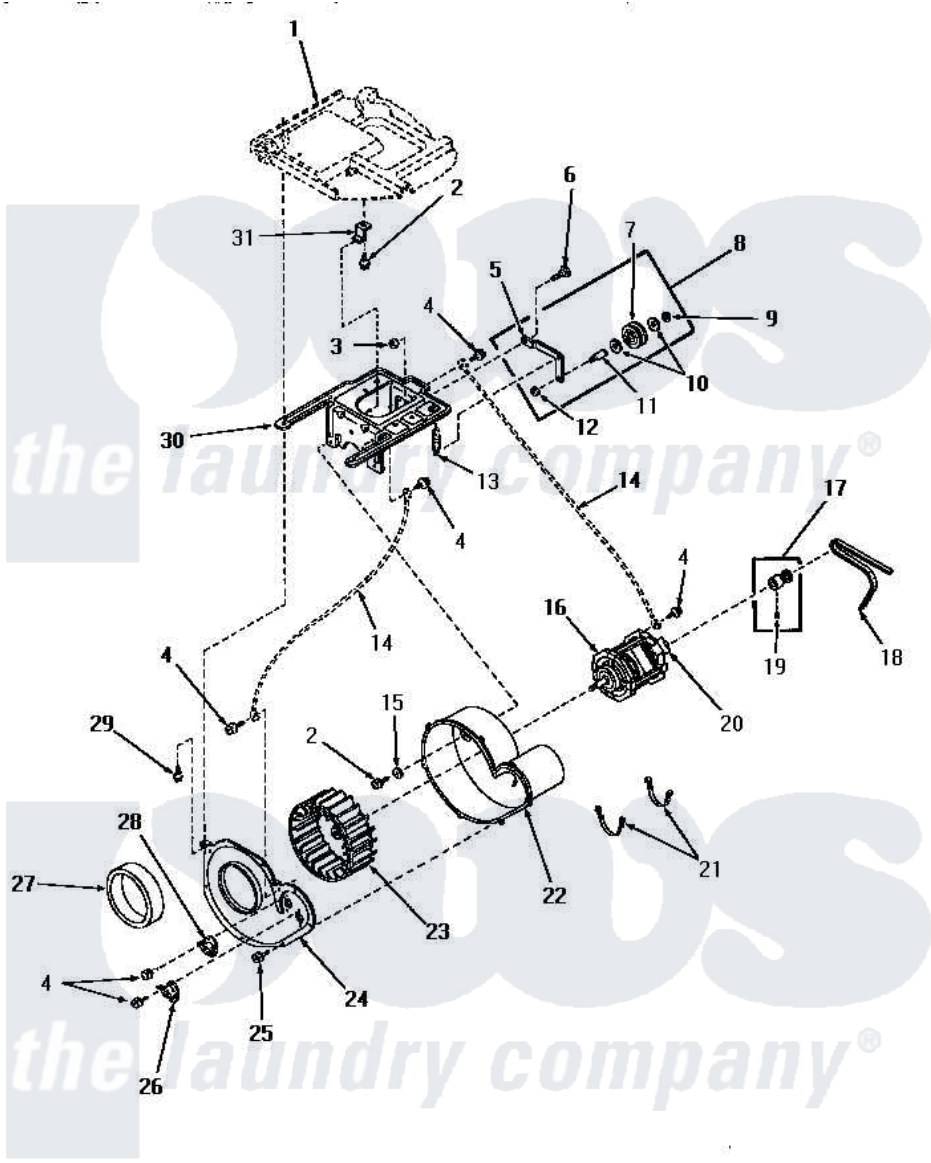

Amana UE8031 13 - MOTOR, EXHAUST FAN & BELT

MOTOR, EXHAUST FAN AND BELT

Amana [Residential Amana UE8031 Washer Parts](#) Parts Diagram 13 - MOTOR, EXHAUST FAN & BELT
 Click on the part number to view part

Item	Original Part Number	Replaced By	Status	Part Description
1	Y00000000		Not Available	SEE NOTE TOP, BASE
2	56264	27001200		Screw
3	52566	27001225		Nut, Jam Mid Lock 1/4-20
4	23222	3177991		Screw
5	56057		Not Available	LEVER, IDLER
6	56587		Not Available	SCREW, 1/4-20 HEX HD SH
7	Y54414			Assembly, Wheel And Bearing
8	Y56170	56170P		Assembly- Idle
9	23748			Ring, Retaining
10	52549			Washer, 501 ID X3/4 Odx
11	56461			Shaft
12	56156	358160		Nut
13	56076			Spring, Idler
14	Y00000000		Not Available	SEE NOTE GROUND WIRE, GREEN
15	20492	M0270504		Washer
16	Y58044	915P3		Motor-Drive