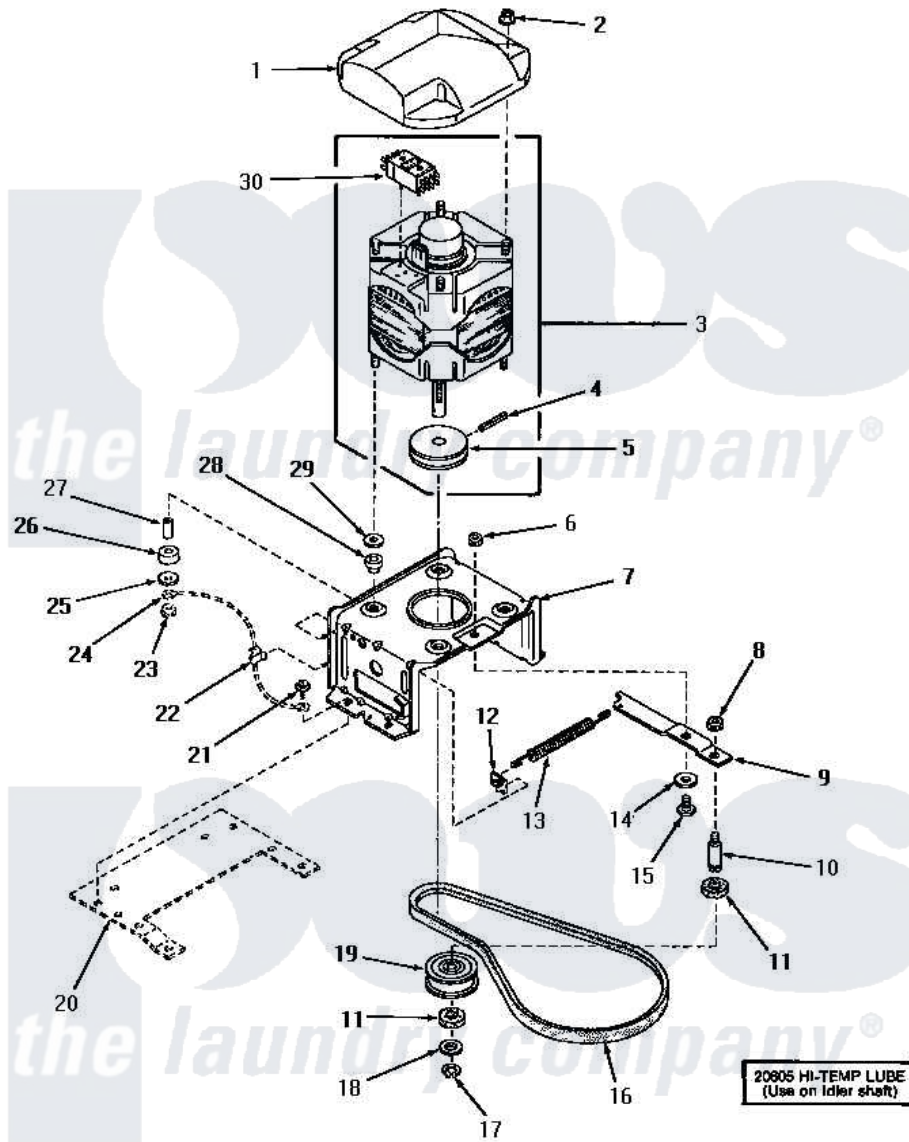

# Amana UE8031 14 - MOTOR, MTG BRACKET, BELT & IDLER ASSY

|    |                        |                          |                               |
|----|------------------------|--------------------------|-------------------------------|
| 17 | <a href="#">23748</a>  |                          | Ring, Retaining               |
| 18 | <a href="#">52549</a>  |                          | Washer, 501 ID X3/4 Odx       |
| 19 | 28800                  | Not Available            | WHEEL, IDLER                  |
| 20 | Y00000000              | Not Available            | SEE NOTE MOTOR MOUNTING PLATE |
| 21 | 26592                  | Not Available            | HEX HEAD SCREW                |
| 22 | Y00161                 | <a href="#">B5733302</a> | Clip, Ground                  |
| 23 | <a href="#">23604</a>  |                          | Nut, Hex 10-32 Lock           |
| 24 | Y00000000              | Not Available            | SEE NOTE GROUND WIRE, GREEN   |
| 25 | 03888                  | Not Available            | WASHER                        |
| 26 | 01953                  | Not Available            | WASHER, LOWER MOTOR MOU       |
| 27 | 27181                  | Not Available            | SPACER, MOTOR                 |
| 28 | <a href="#">01952A</a> |                          | Mounting, Rubber              |
| 29 | 03888                  | Not Available            | WASHER                        |
| 30 | 24139                  | Not Available            | SWITCH, MOTOR                 |
| "  | 24142                  | Not Available            | SWITCH, MOTOR                 |
| NI | 20606                  | Not Available            | HI-TEMP LUBE                  |