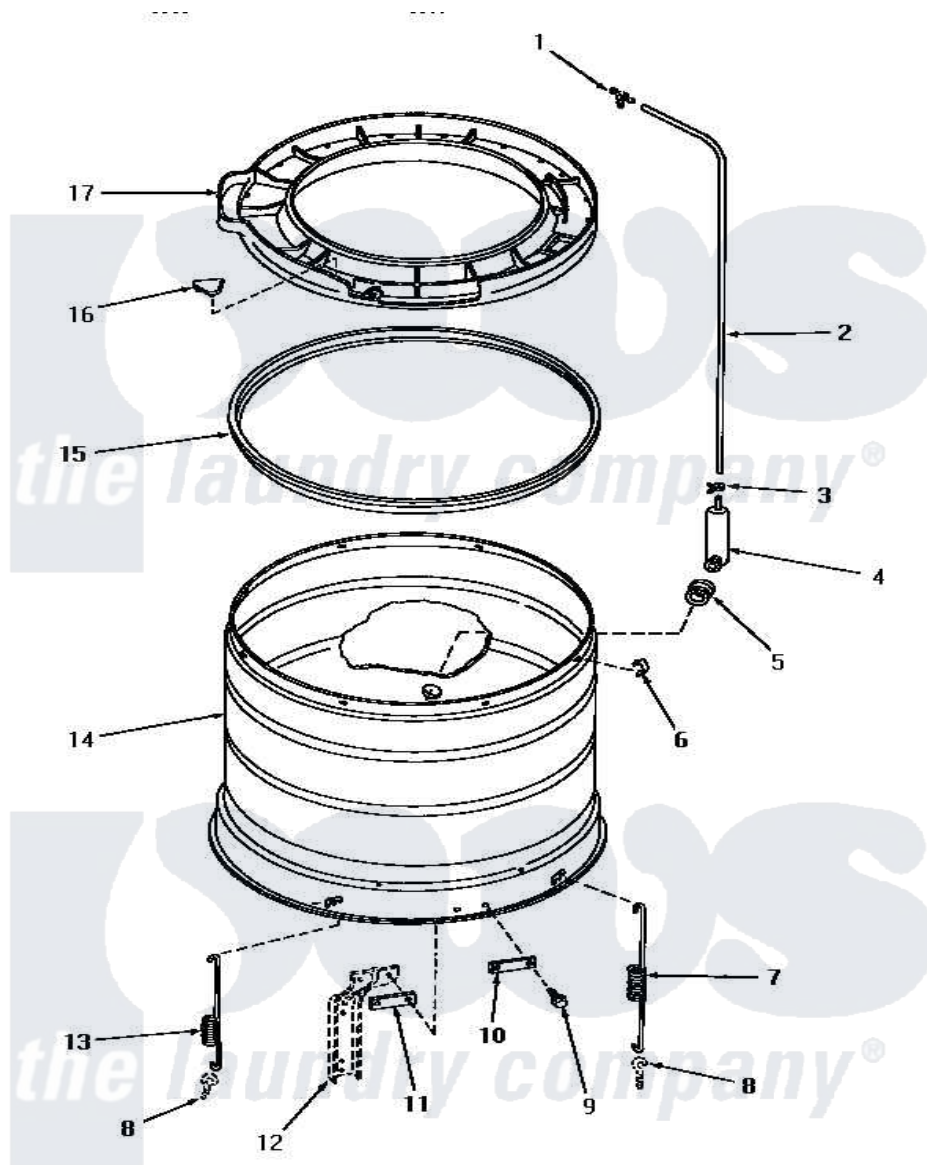

# Amana UE8031 15 - OUTER TUB, COVER & PRESSURE HOSE

## OUTER TUB, COVER AND PRESSURE HOSE

Amana [Residential Amana UE8031 Washer Parts](#) Parts Diagram 15 - OUTER TUB, COVER & PRESSURE HOSE  
 Click on the part number to view part

Item	Original Part Number	Replaced By	Status	Part Description
1	Y00000000		Not Available	SEE NOTE TEE
2	29881		Not Available	TUBING,PLASTIC-59 INCH
3	Y22294	<a href="#">596669</a>		Clamp, Manifold
4	30243	<a href="#">40008501</a>		Assembly, Pressure Bulb
5	29175	<a href="#">40037801</a>		Grommet
6	Y27017		Not Available	CLIP,SPRING
7	<a href="#">29777</a>			Spring, Leg
8	Y00000000		Not Available	SEE NOTE EYE BOLT
9	27205	<a href="#">40128701</a>		Screw, 5/16-18 X .50
10	<a href="#">27926</a>			Plate, Leg .063
11	<a href="#">27927</a>			Plate, Leg .032
12	Y00000000		Not Available	SEE NOTE SUPPORT LEG
13	<a href="#">29778</a>			Spring, Leg
14	29814		Not Available	OUTER TUB
15	<a href="#">27184</a>			Gasket, Tub Cover
16	29901		Not Available	PLUG,SNAP-IN-OUTER TUB