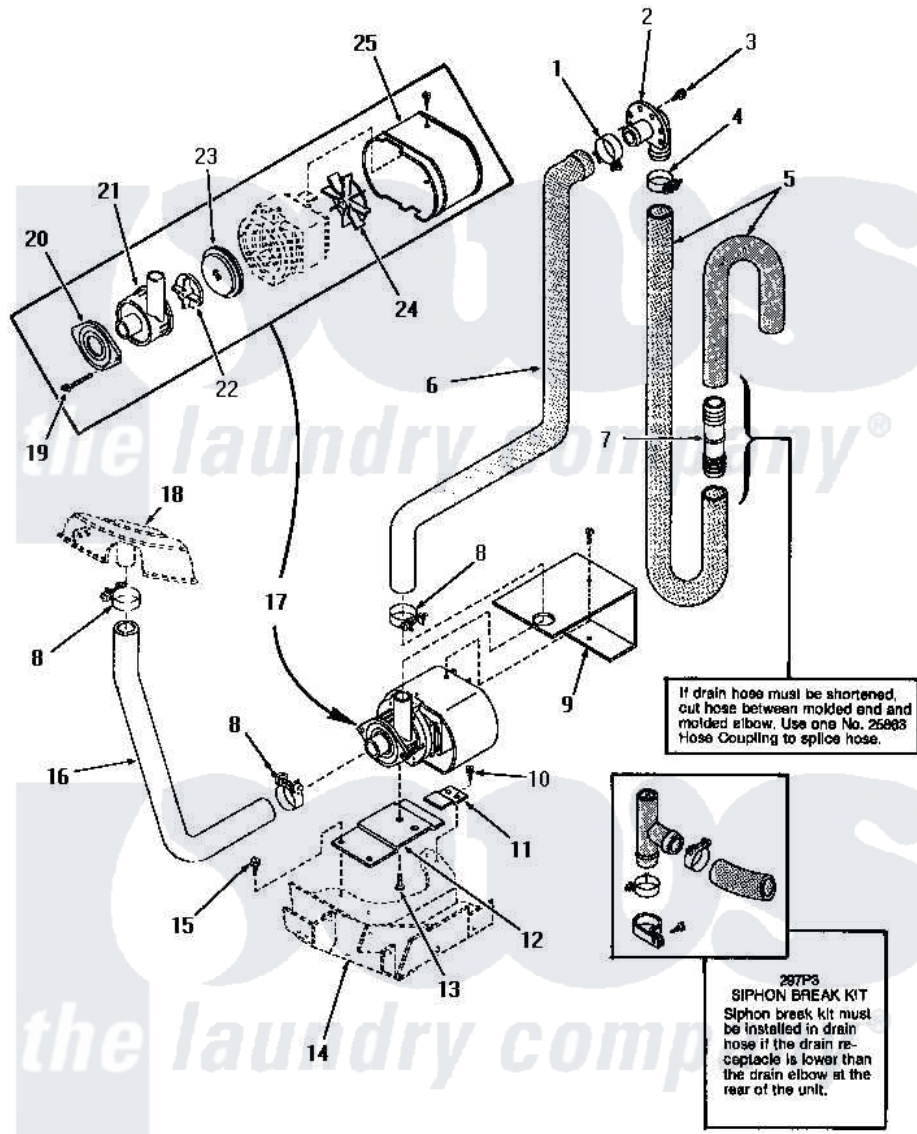

Amana UE8031 16 - PUMP ASSY, HOSES & SIPHON BREAK KIT

PUMP ASSEMBLY, HOSES AND SIPHON BREAK KIT

Amana [Residential Amana UE8031 Washer Parts](#) Parts Diagram 16 - PUMP ASSY, HOSES & SIPHON BREAK KIT

[Click on the part number to view part](#)

Item	Original Part Number	Replaced By	Status	Part Description
1	20391	285655		Clamp, Hose
2	23553		Not Available	ELBOW,DRAIN HOSE-PLAST
3	51784		Not Available	SCREW,10B-16 X 1/2 HEX
4	20211	285655		Clamp, Hose
5	28293			Hose, Drain
6	30148		Not Available	HOSE,PUMP TO DRAIN
7	25863	16272		Connector, Straight
8	27151	285655		Clamp, Hose
9	30330		Not Available	SHIELD,PUMP
10	25723	27001200		Screw
11	30357		Not Available	COOKER POT
12	30126		Not Available	BRACKET,PUMP
13	29706		Not Available	SCREW,METRIC 1.00 X 12
14	Y00000000		Not Available	SEE NOTE INNER BASE
15	27196	27001200		Screw
16	30129		Not Available	HOSE,DRAIN

17	29715	Not Available	PUMP ASSEMBLY
18	Y00000000	Not Available	SEE NOTE OUTER TUB
19	29715E	Not Available	SCREW
20	29715D	Not Available	FLANGE
21	29715C	Not Available	BODY,PUMP
22	29715B	Not Available	IMPELLER
23	29715A	Not Available	SEAL GASKET
24	29715F	Not Available	FAN
25	29715G	Not Available	COVER
NI	297P3	76660	Break-Sphn