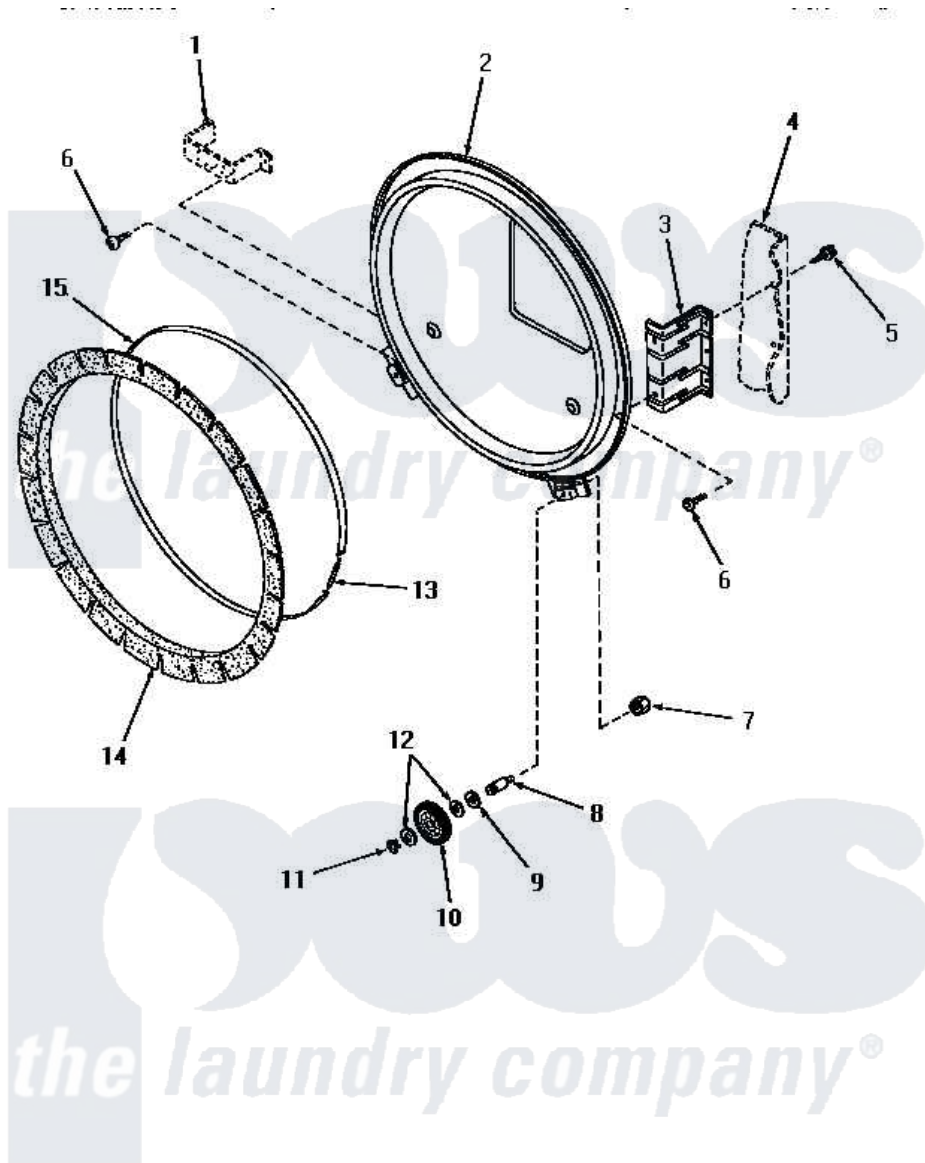

## REAR BULKHEAD, FELT SEAL AND CYLINDER ROLLER

Amana [Residential Amana UE8031 Washer Parts](#) Parts Diagram 17 - REAR BLKHD, FELT SEAL & CYLINDER ROLLER

[Click on the part number to view part](#)

| Item | Original Part Number  | Replaced By              | Status        | Part Description                |
|------|-----------------------|--------------------------|---------------|---------------------------------|
| 1    | Y00000000             |                          | Not Available | SEE NOTE TERMINAL BLOCK BRACKET |
| 2    | <a href="#">58520</a> |                          |               | Assembly, Bulkhead And Bracke   |
| 3    | 56055                 |                          | Not Available | BRACKET,BULKHEAD-REAR           |
| 4    | Y00000000             |                          | Not Available | SEE NOTE CABINET                |
| 5    | 25723                 | <a href="#">27001200</a> |               | Screw                           |
| 6    | 56078                 | <a href="#">M400664</a>  |               | SCrew Tap Trs Cr Rec 1016AB     |
| 7    | 56156                 | <a href="#">358160</a>   |               | Nut                             |
| 8    | <a href="#">56461</a> |                          |               | Shaft                           |
| 9    | 23886                 |                          | Not Available | WASHER,.578IDX1.25ODX1          |
| 10   | 56457                 | <a href="#">62649P</a>   |               | Roller- CY                      |
| 11   | <a href="#">23748</a> |                          |               | Ring, Retaining                 |
| 12   | <a href="#">52549</a> |                          |               | Washer, 501 ID X3/4 Odx         |
| 13   | <a href="#">52310</a> |                          |               | Spring                          |
| 14   | <a href="#">56088</a> |                          |               | Assembly, Seal                  |