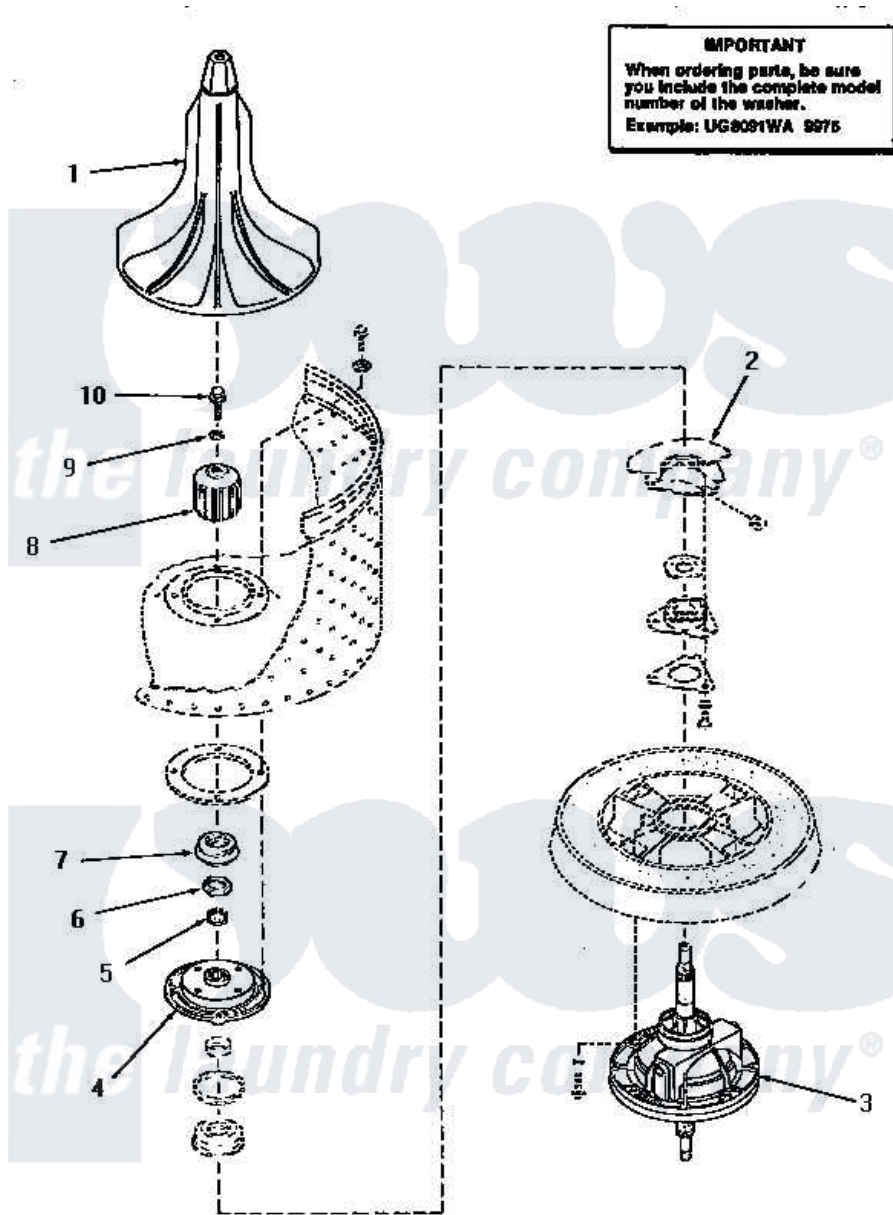

Amana UE8031 18 - SHORT POST DRIVE (ADDITION)

Amana Residential Amana UE8031 Washer Parts Parts Diagram 18 - SHORT POST DRIVE (ADDITION)
 Click on the part number to view part

Item	Original Part Number	Replaced By	Status	Part Description
1	30855	40000501W		Agitator, Flex Vane
2	Y00000000		Not Available	SEE NOTE OUTER TUB
3	30848	33227P		Assembly- Tran
4	30034		Not Available	HUB ASSEMBLY
5	29728	40008301		Insert, Spline
6	Y29220	40016301		Nut, Lock
7	30022		Not Available	ASSY, SEAL-HEAD xREPLACE
8	30071	R9900189		Kit, Drive Bell And Seal
9	30853		Not Available	SEAL
10	30852			Screw, No.8-1/4 X 20 X 3/