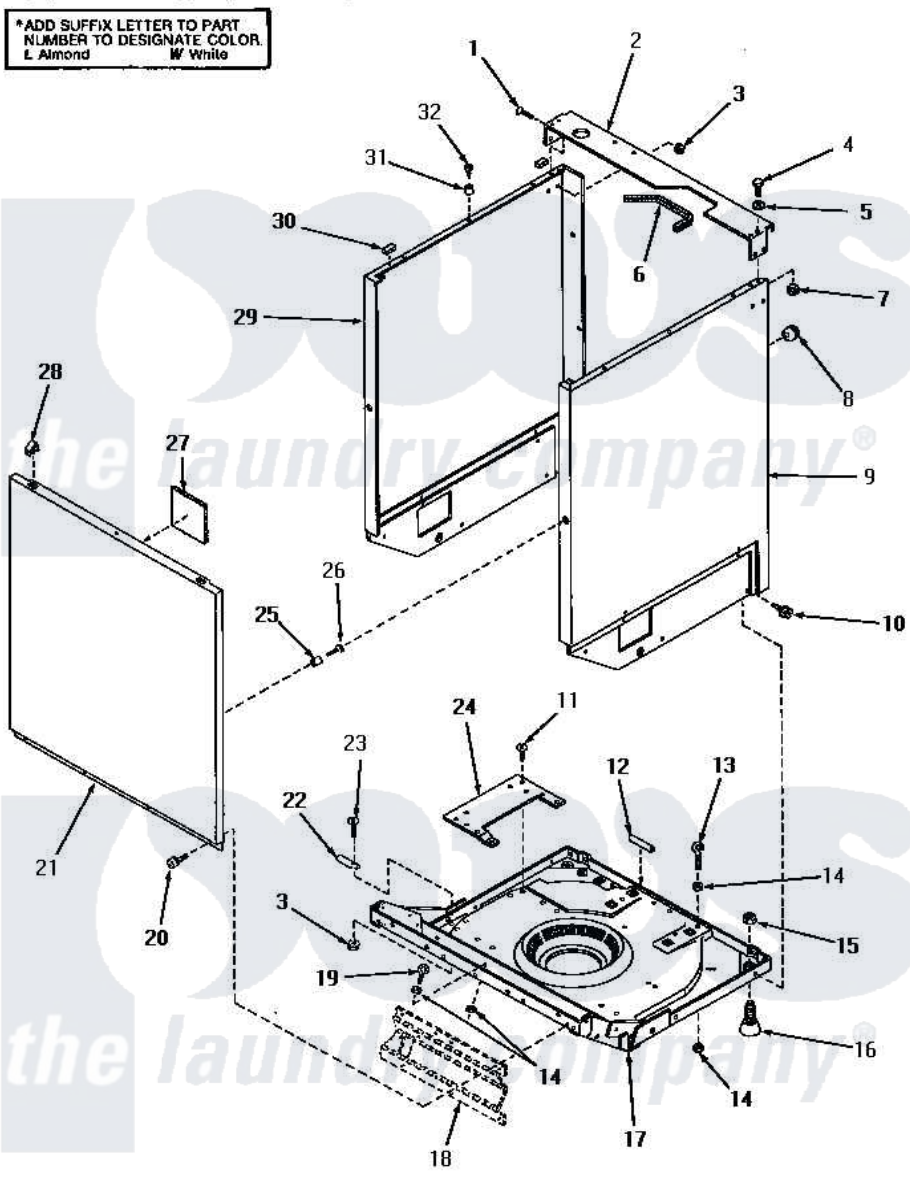

Amana UE8031 19 - SIDE PANELS, FRONT PANEL & INNER BASE

SIDE PANELS, FRONT PANEL AND INNER BASE

Amana [Residential Amana UE8031 Washer Parts](#) Parts Diagram 19 - SIDE PANELS, FRONT PANEL & INNER BASE
 Click on the part number to view part

Item	Original Part Number	Replaced By	Status	Part Description
1	22649			Screw, 8-32 X 13/32 FI
2	30133			Rear Support
3	51236	488130		Nut
4	Y90576		Not Available	HEX HEAD SCREW
5	20492	M0270504		Washer
6	30318	SL5708		Thermostat 14T21 Style 30318
7	23951	M0282009		Nut
8	22299		Not Available	GROMMET
9	29816W		Not Available	SIDE PANEL, WHITE, RIGHT
"	29816L		Not Available	SIDE PANEL, ALMOND, RIGHT
10	27196	27001200		Screw
11	Q6535		Not Available	SCREW, 10B-16 X 3/4 ROU
12	29697		Not Available	STRIP, WEAR-TILT
13	29776			Bolt, Long-l
14	26678			Nut, Self-Locking
15	Y21899	40038101		Nut, Leg

16	29650		Not Available	SCREW,LEG 1/2-13
17	30366			Assembly, Base-Inner W/Pads
18	Y00000000		Not Available	SEE NOTE HINGE ASSEMBLY
19	29775			Bolt, Short-I
20	27196	27001200		Screw
21	29799W		Not Available	FRONT PANEL, WHITE
"	29799L		Not Available	FRONT PANEL, ALMOND
22	29811		Not Available	PIN,PIVOT
23	21632		Not Available	SCREW,8-32 X 5/8 ROUND
24	29795		Not Available	PLATE,MOTOR MOUNTING
25	28102			Locator, Panel
26	56086	Y014874		Screw, Idler Arm And Sleeve
27	30275			Pad, Tub
28	28835	22001650		Fastener, Spring
29	29817W		Not Available	SIDE PANEL, WHITE, LEFT
"	29817L		Not Available	SIDE PANEL, ALMOND, LEFT
30	Y56128			Pad, Bumper
31	56079	505187		Locator, Panel
32	56086	Y014874		Screw, Idler Arm And Sleeve