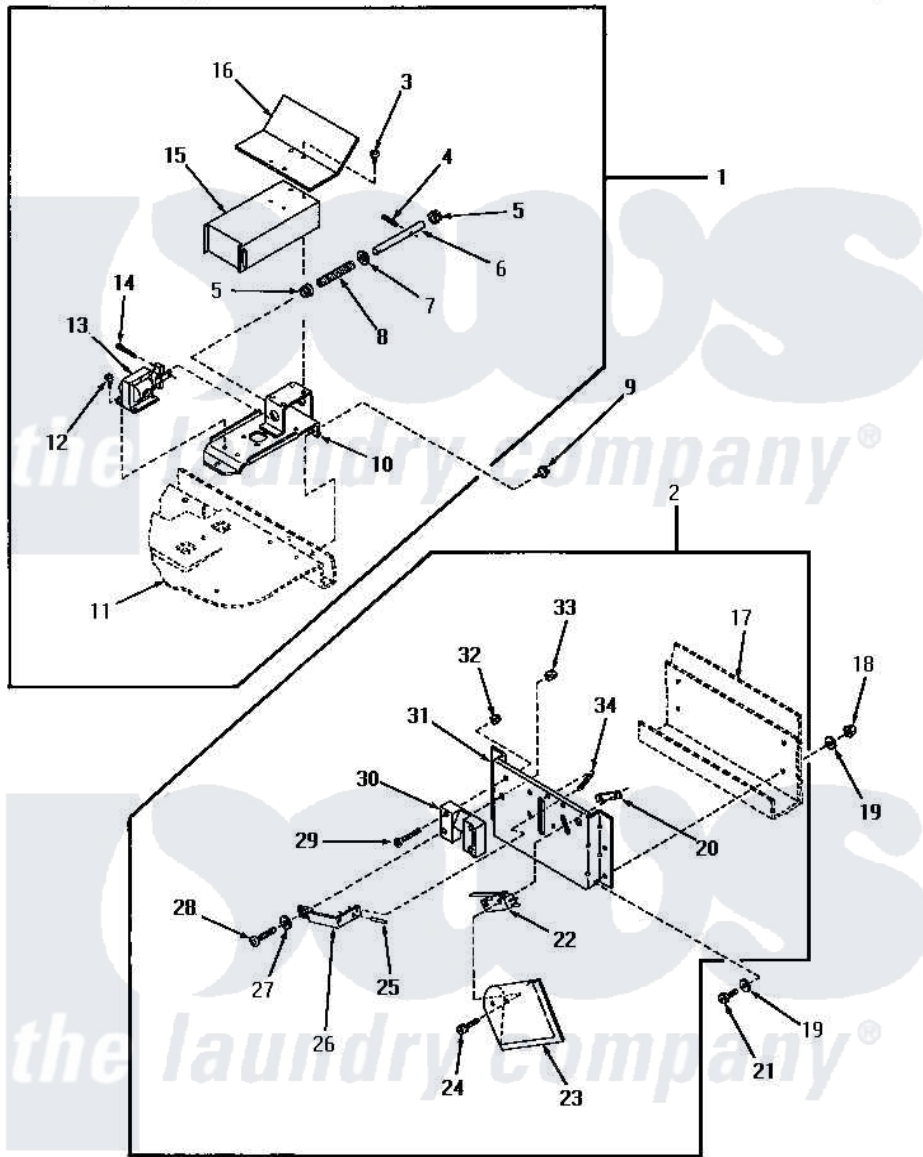

Amana UE8031 20 - SOLENOID & LOCK ASSEMBLIES

SOLENOID AND LOCK ASSEMBLIES

Amana [Residential Amana UE8031 Washer Parts](#) Parts Diagram 20 - SOLENOID & LOCK ASSEMBLIES
 Click on the part number to view part

Item	Original Part Number	Replaced By	Status	Part Description
1	29832		Not Available	ASSY,SOLENOID,BRACKET
2	30101			Locking Pin Ramp Assembly
3	03796		Not Available	PHILLIPS HEAD SCREW
4	51161		Not Available	PIN,ROLL 1/8 X 3/4
5	29813		Not Available	BUSHING,SHORTY
6	29829			Pin, Locking
7	25043		Not Available	WASHER
8	29899		Not Available	SPRING,COMPRESSION
9	58637	27001200		Screw
10	29833			Assembly, Bracket And Solenoi
11	Y00000000		Not Available	SEE NOTE WASHER INNER BASE
12	03796		Not Available	PHILLIPS HEAD SCREW
13	20978		Not Available	SOLENOID
14	30106		Not Available	SUB 32330
15	30314		Not Available	SHIELD

16	30331		Not Available	SHIELD
17	Y00000000		Not Available	SEE NOTE WASHER OUTER CABINET
18	23951	M0282009		Nut
19	20492	M0270504		Washer
20	Y10506		Not Available	SPEED NUT
21	Y90576		Not Available	HEX HEAD SCREW
22	29838		Not Available	SWITCH
23	30313			Insulator, Switch
24	10398		Not Available	SCREW
25	51161		Not Available	PIN,ROLL 1/8 X 3/4
26	30078			Lever, Locking Pin
27	30102			Nylon Washer
28	30085		Not Available	SCREW,8-32
29	30084		Not Available	SCREW,6-32X7/8 FLAT CS
30	30080	31778		Ramp Locking Pin
31	30079		Not Available	MOUNTING BRACKET
32	29787		Not Available	NUT,KEPS 6/32
33	51236	488130		Nut
34	29897		Not Available	SPRING,TENSION