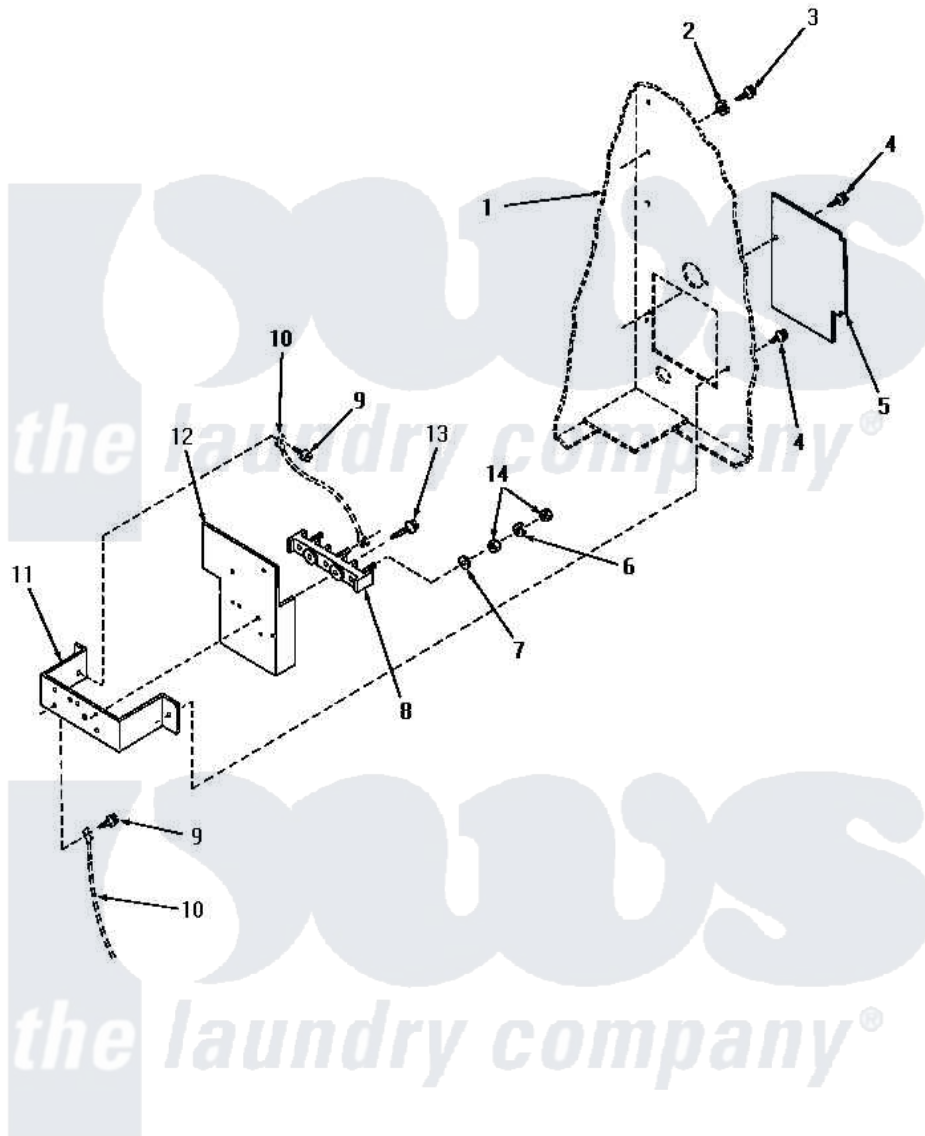

Amana UE8031 21 - TERMINAL BLOCK & BRACKET

TERMINAL BLOCK AND BRACKET

Amana [Residential Amana UE8031 Washer Parts](#) Parts Diagram 21 - TERMINAL BLOCK & BRACKET
 Click on the part number to view part

Item	Original Part Number	Replaced By	Status	Part Description
1	Y00000000		Not Available	SEE NOTE CABINET
2	51474		Not Available	WASHER, 13/64IDX1/2ODX.
3	52909			Screw, 10B-16 X 1/2 HeX
4	25723	27001200		Screw
5	56044	60821		Access Cover
6	51474		Not Available	WASHER, 13/64IDX1/2ODX.
7	56552		Not Available	LOCKWASHER
8	58555		Not Available	TERMINAL BLOCK
9	51784		Not Available	SCREW, 10B-16 X 1/2 HEX
10	Y00000000		Not Available	SEE NOTE GROUND WIRE, GREEN
11	58506		Not Available	TERMINAL BLOCK BRACKET
12	56087			Shield, Terminal Block
13	56131		Not Available	SCREW, 10BT X 1 TAPPING
14	Q6163		Not Available	NUT