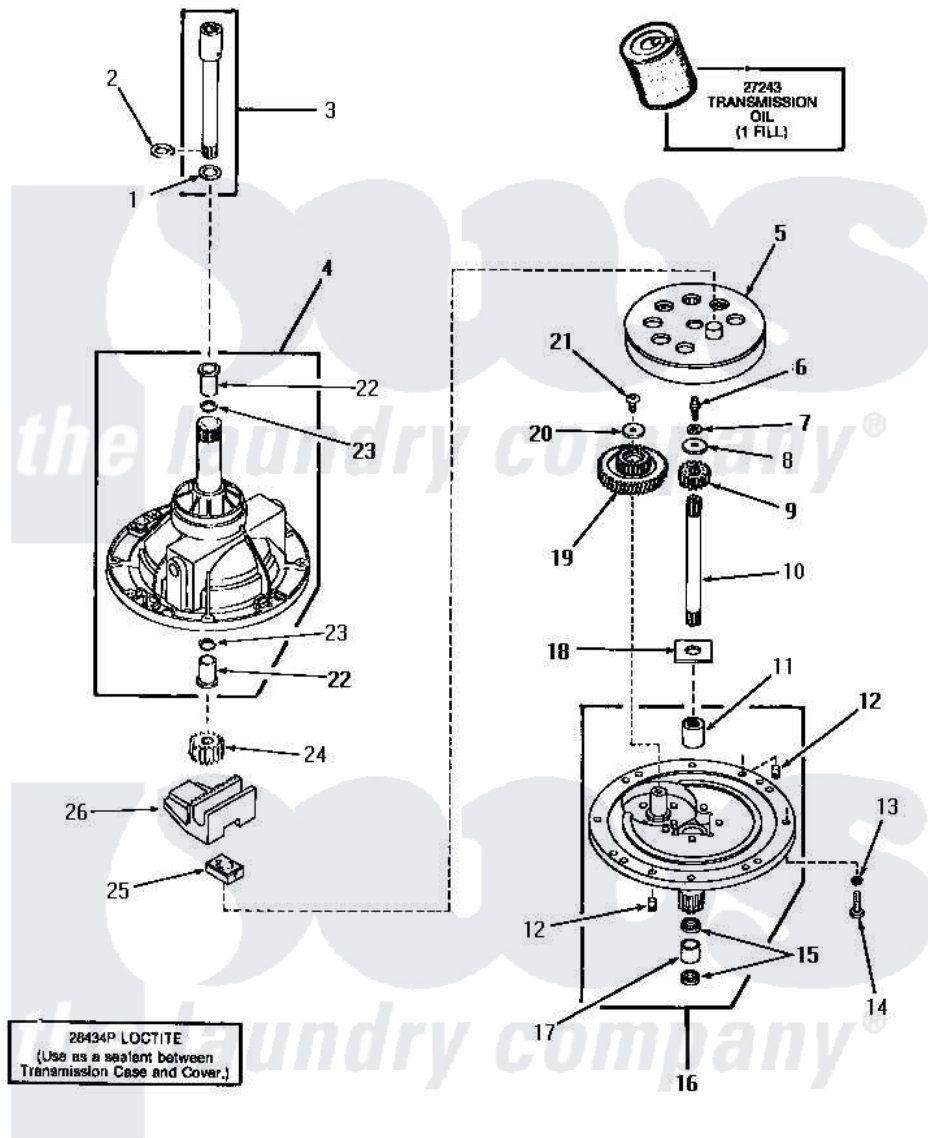

# Amana UE8031 24 - TRANSMISSION ASSY

## TRANSMISSION ASSEMBLY

Amana [Residential Amana UE8031 Washer Parts](#) Parts Diagram 24 - TRANSMISSION ASSY

[Click on the part number to view part](#)

Item	Original Part Number	Replaced By	Status	Part Description
1	Y00000000		Not Available	SEE NOTE SHIM WASHER -- (SEE NOTE)
2	<a href="#">27197</a>			Ring, Retaining
3	<a href="#">368P3</a>			Kit, Coupling And Shaft
4	28435		Not Available	TRANSMISSION CASE ASSEMBLY
5	<a href="#">26577</a>			Assembly, Gear And Stud
6	27030		Not Available	SCREW, 1/4-20 SPECIAL
7	<a href="#">21456</a>			Lockwasher, 1/4 Intshkp
8	26509	<a href="#">40041501</a>		Washer
9	<a href="#">Y29160</a>			Pinion, Drive
10	27081	<a href="#">27081P</a>		Shaft Input Package
11	27026		Not Available	COVER TRANSMISSION
12	<a href="#">27172</a>			Pin, Dowel
13	<a href="#">02431</a>			Lockwasher, 1/4 Ext Shk
14	<a href="#">20253</a>			Screw, Cap-1/4-20 X 1"
15	Y28114	<a href="#">40042701</a>		Seal- Oil

16	30122		Not Available	TRANSMISSION COVER ASSEMBLY
17	<a href="#">27022</a>			Bearing
18	<a href="#">27016</a>			Washer
19	<a href="#">29161</a>			Gear, Reduction
20	29260		Not Available	WASHER
21	<a href="#">29273</a>			Screw, 1/4-20 X 3/8
22	27021		Not Available	BEARING
23	Y28114	<a href="#">40042701</a>		Seal- Oil
24	<a href="#">27003</a>			Pinion, Agitator
25	<a href="#">26493</a>			Slide
26	Y27001	<a href="#">Y31526</a>		Rack
NI	27243	<a href="#">27243P</a>		Oil, CW Transmission F-
"	28434P		Not Available	LOCTITE