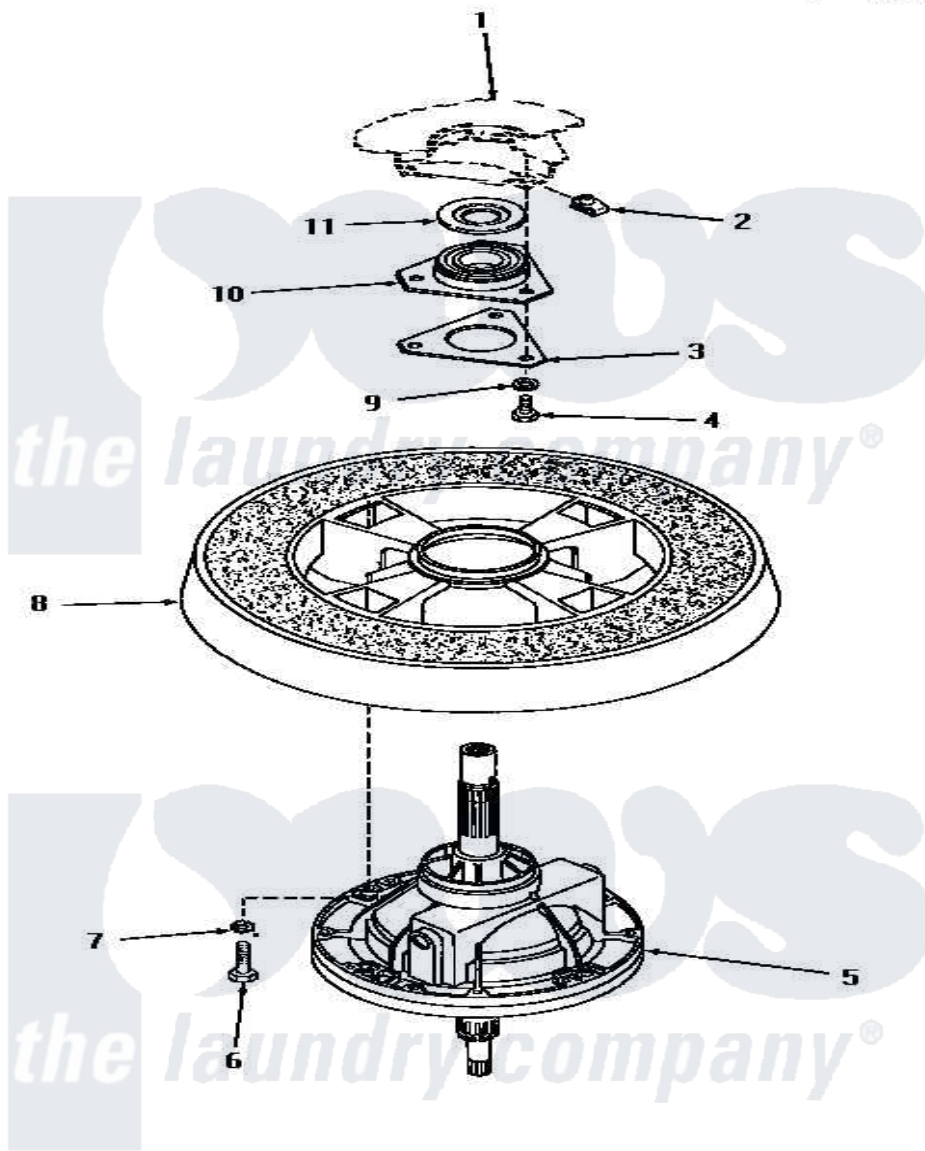

Amana UE8031 25 - TRANSMISSION ASSY & BALANCE RING

TRANSMISSION ASSEMBLY AND BALANCE RING

Amana Residential Amana UE8031 Washer Parts Parts Diagram 25 - TRANSMISSION ASSY & BALANCE RING
 Click on the part number to view part

Item	Original Part Number	Replaced By	Status	Part Description
1	Y00000000		Not Available	SEE NOTE OUTER TUB
2	27222			Nut, Retainer 5/16-18
3	27166		Not Available	WASHER, BEARING HOUSING
4	01355		Not Available	SCREW
5	30123		Not Available	ASSY, TRANSMISSION
6	27200		Not Available	CAP SCREW
7	02431			Lockwasher, 1/4 Ext Shk
8	Y29117		Not Available	ASSY, BALANCE RING-COMPL
9	04366			Lockwasher, 5/16intshkp
10	27182	40004201P		Main Bearing Assembly
11	27187			Flinger